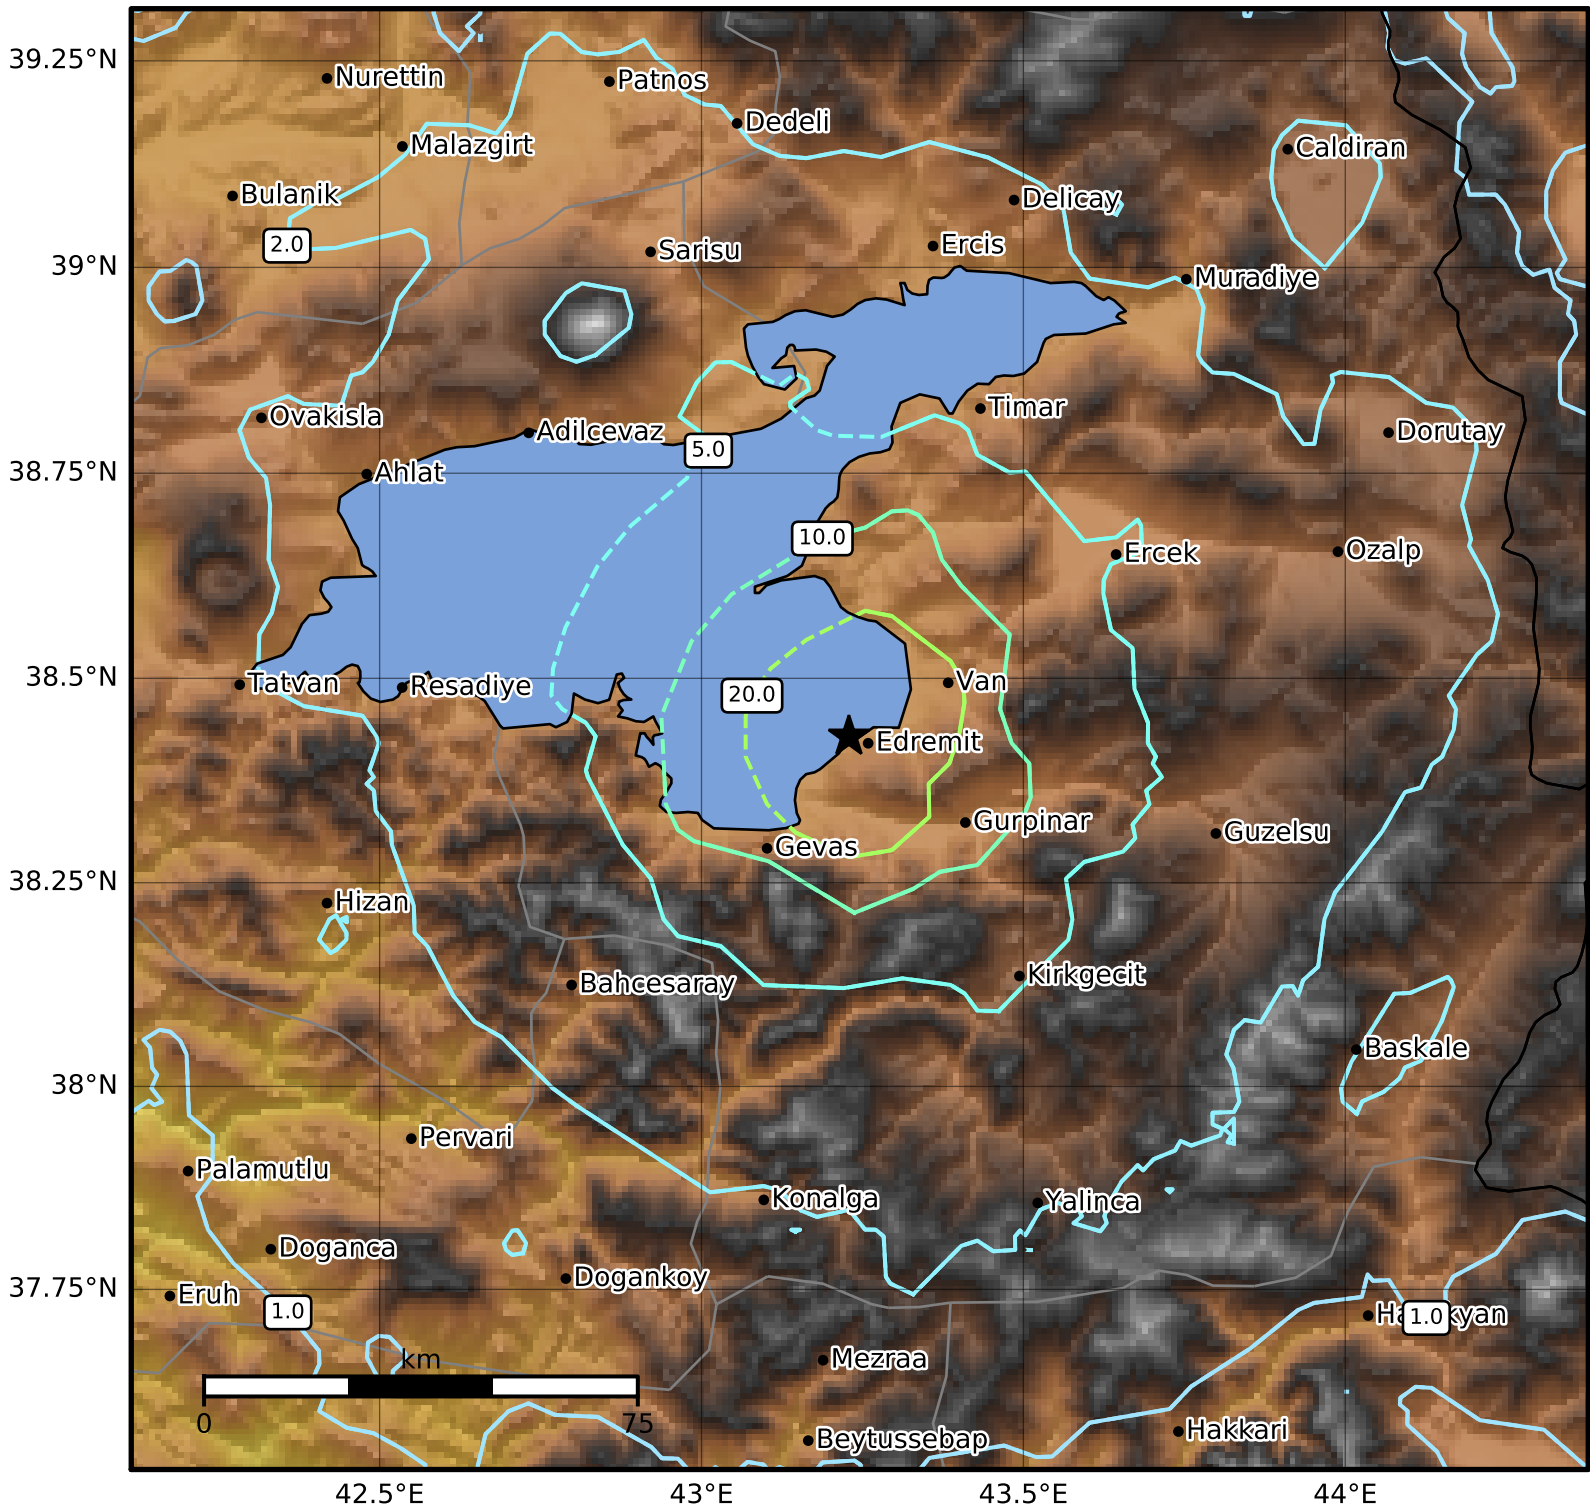

0.3 Second Peak Spectral Acceleration Map USGS
 ShakeMap: eastern Turkey
 Nov 09, 2011 19:23:33 UTC M5.6 N38.43 E43.23 Depth: 5.0km ID:usp000jamz

SA(0.3) (%g)	0.1	0.2	0.5	1	2	5	10	20	50	100	200
--------------	-----	-----	-----	---	---	---	----	----	----	-----	-----

Scale based on Worden et al. (2012)

Version 1: Processed 2020-06-06T08:39:38Z

△ Seismic Instrument ○ Reported Intensity

★ Epicenter