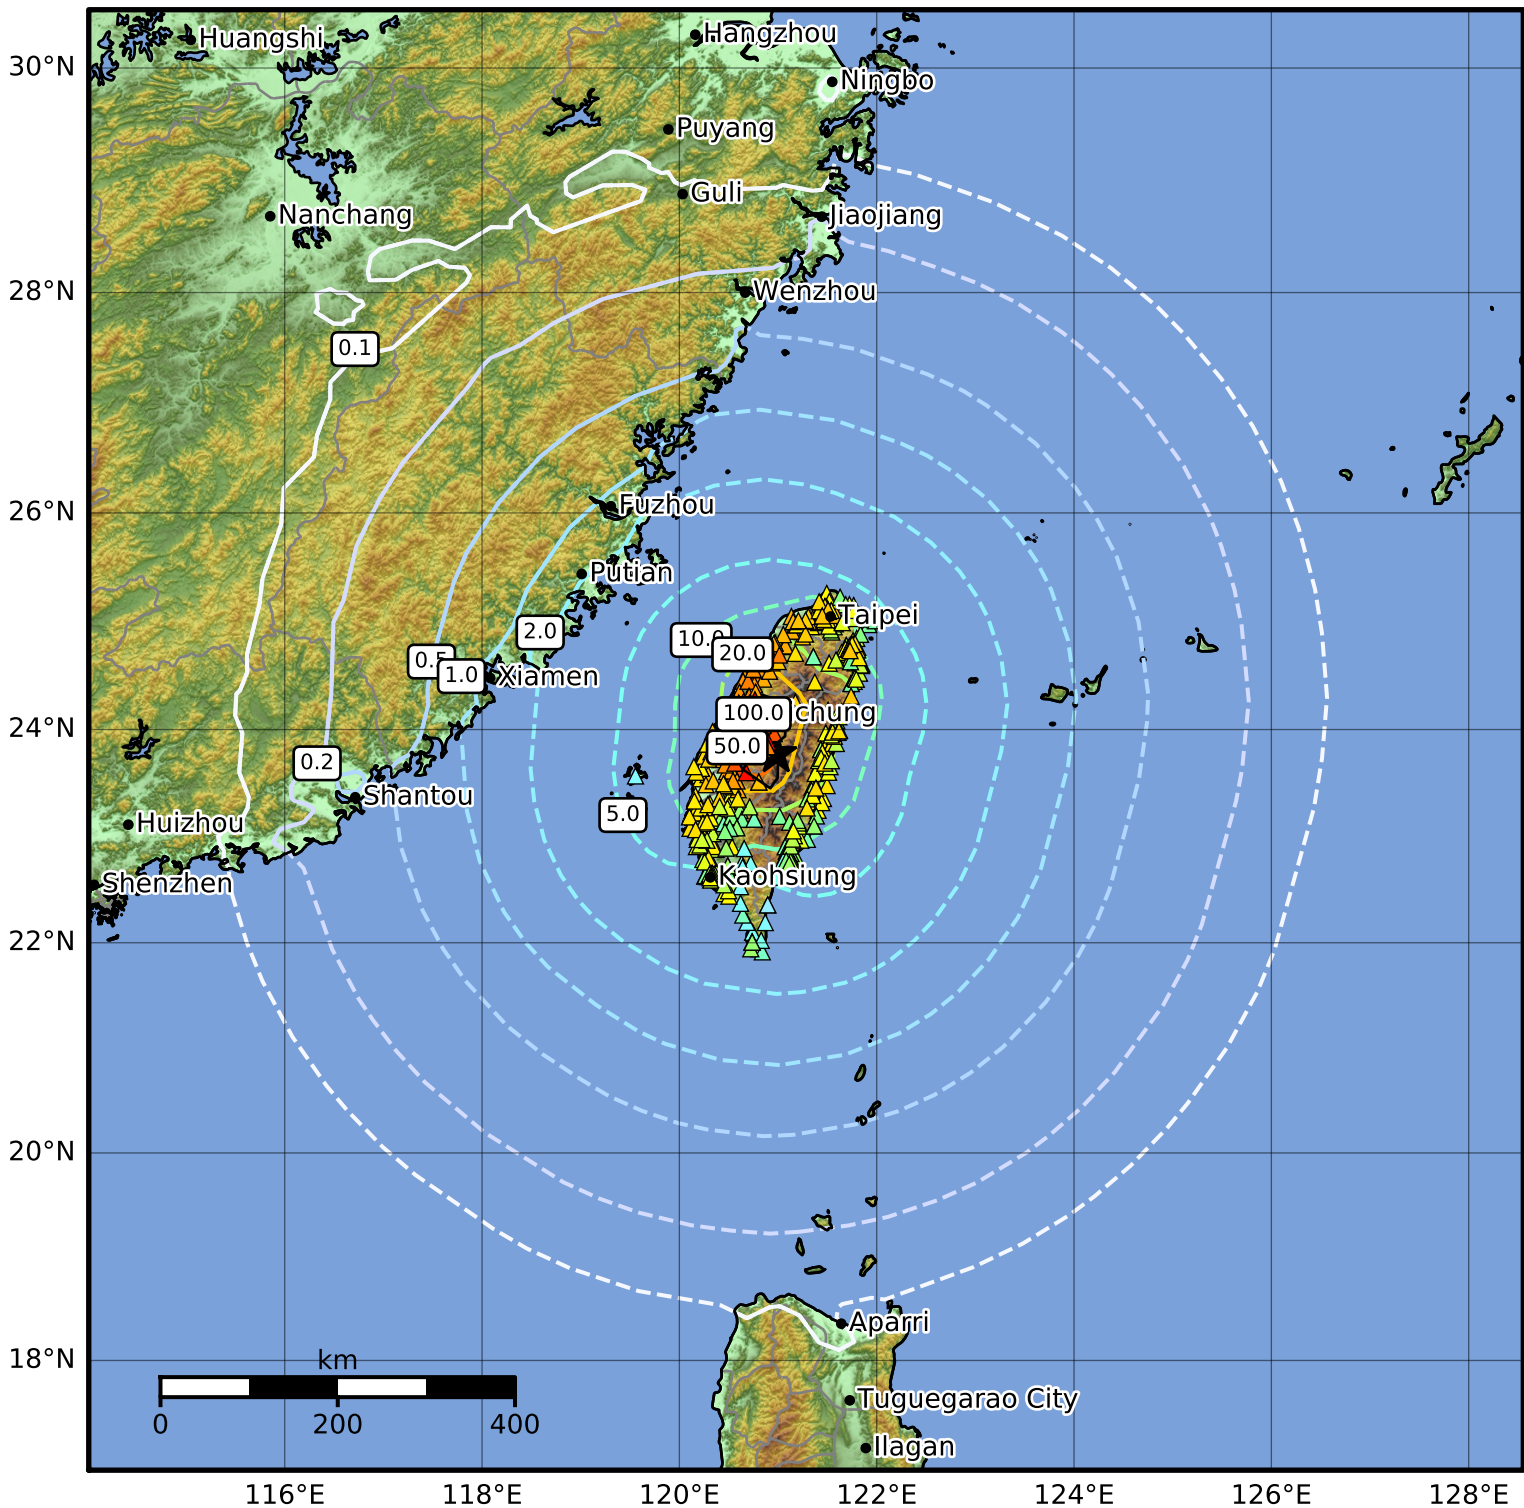

0.3 Second Peak Spectral Acceleration Map USGS
 ShakeMap: Taiwan
 Sep 20, 1999 17:47:18 UTC M7.7 N23.77 E120.98 Depth: 33.0km ID:usp0009eq0

SA(0.3) (%g)	0.1	0.2	0.5	1	2	5	10	20	50	100	200
--------------	-----	-----	-----	---	---	---	----	----	----	-----	-----

Scale based on Worden et al. (2012)

△ Seismic Instrument ○ Reported Intensity

★ Epicenter

— Rupture

Version 1: Processed 2020-06-03T21:09:37Z