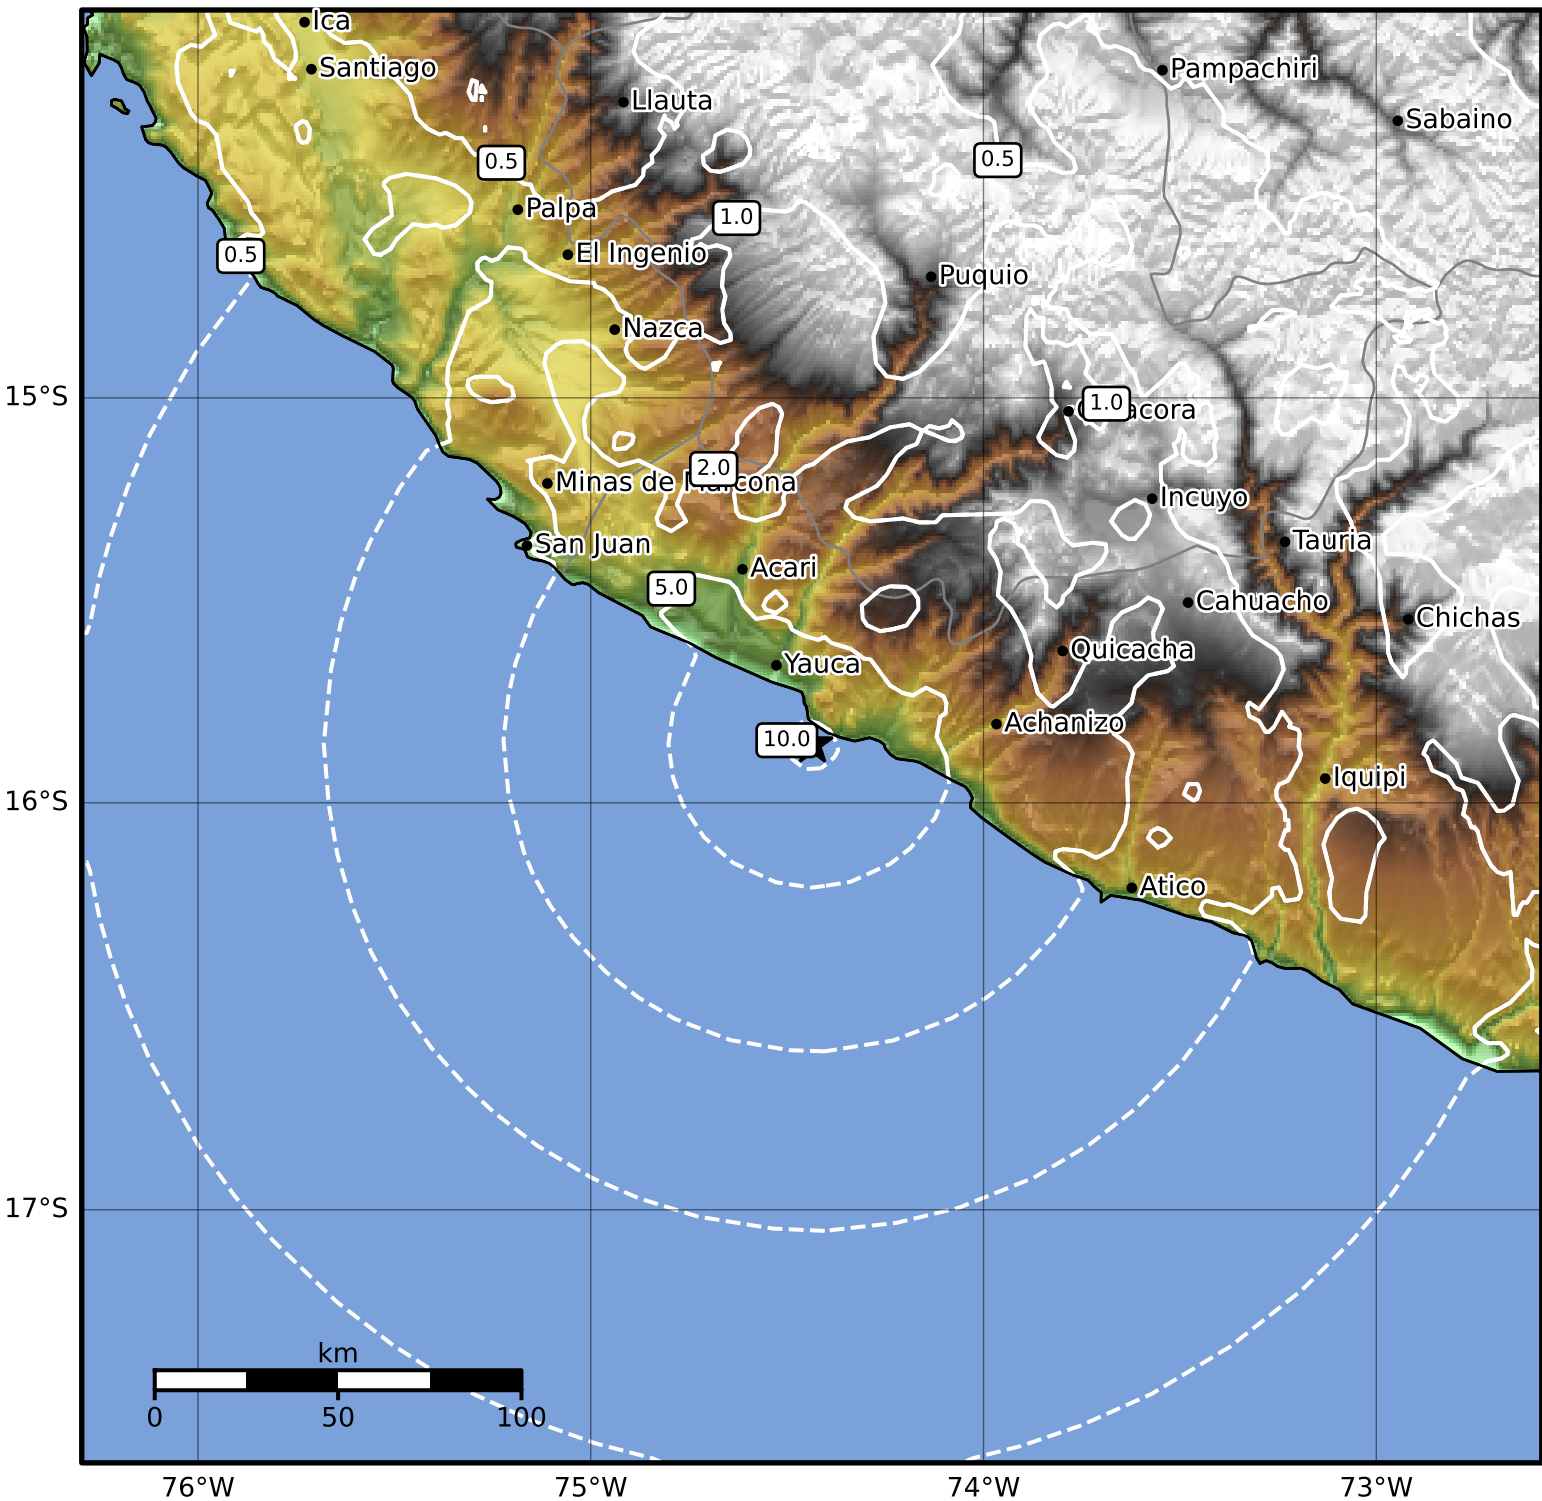

0.6 Second Peak Spectral Acceleration Map USGS
ShakeMap: 51 km SSE of Acarí, Arequipa, PE
Jun 16, 2024 14:47:33 UTC M6.0 S15.86 W74.44 Depth: 27.0km ID:us7000mstj

Version 5: Processed 2024-07-22T14:51:53Z

△ Seismic Instrument ○ Reported Intensity ★ Epicenter