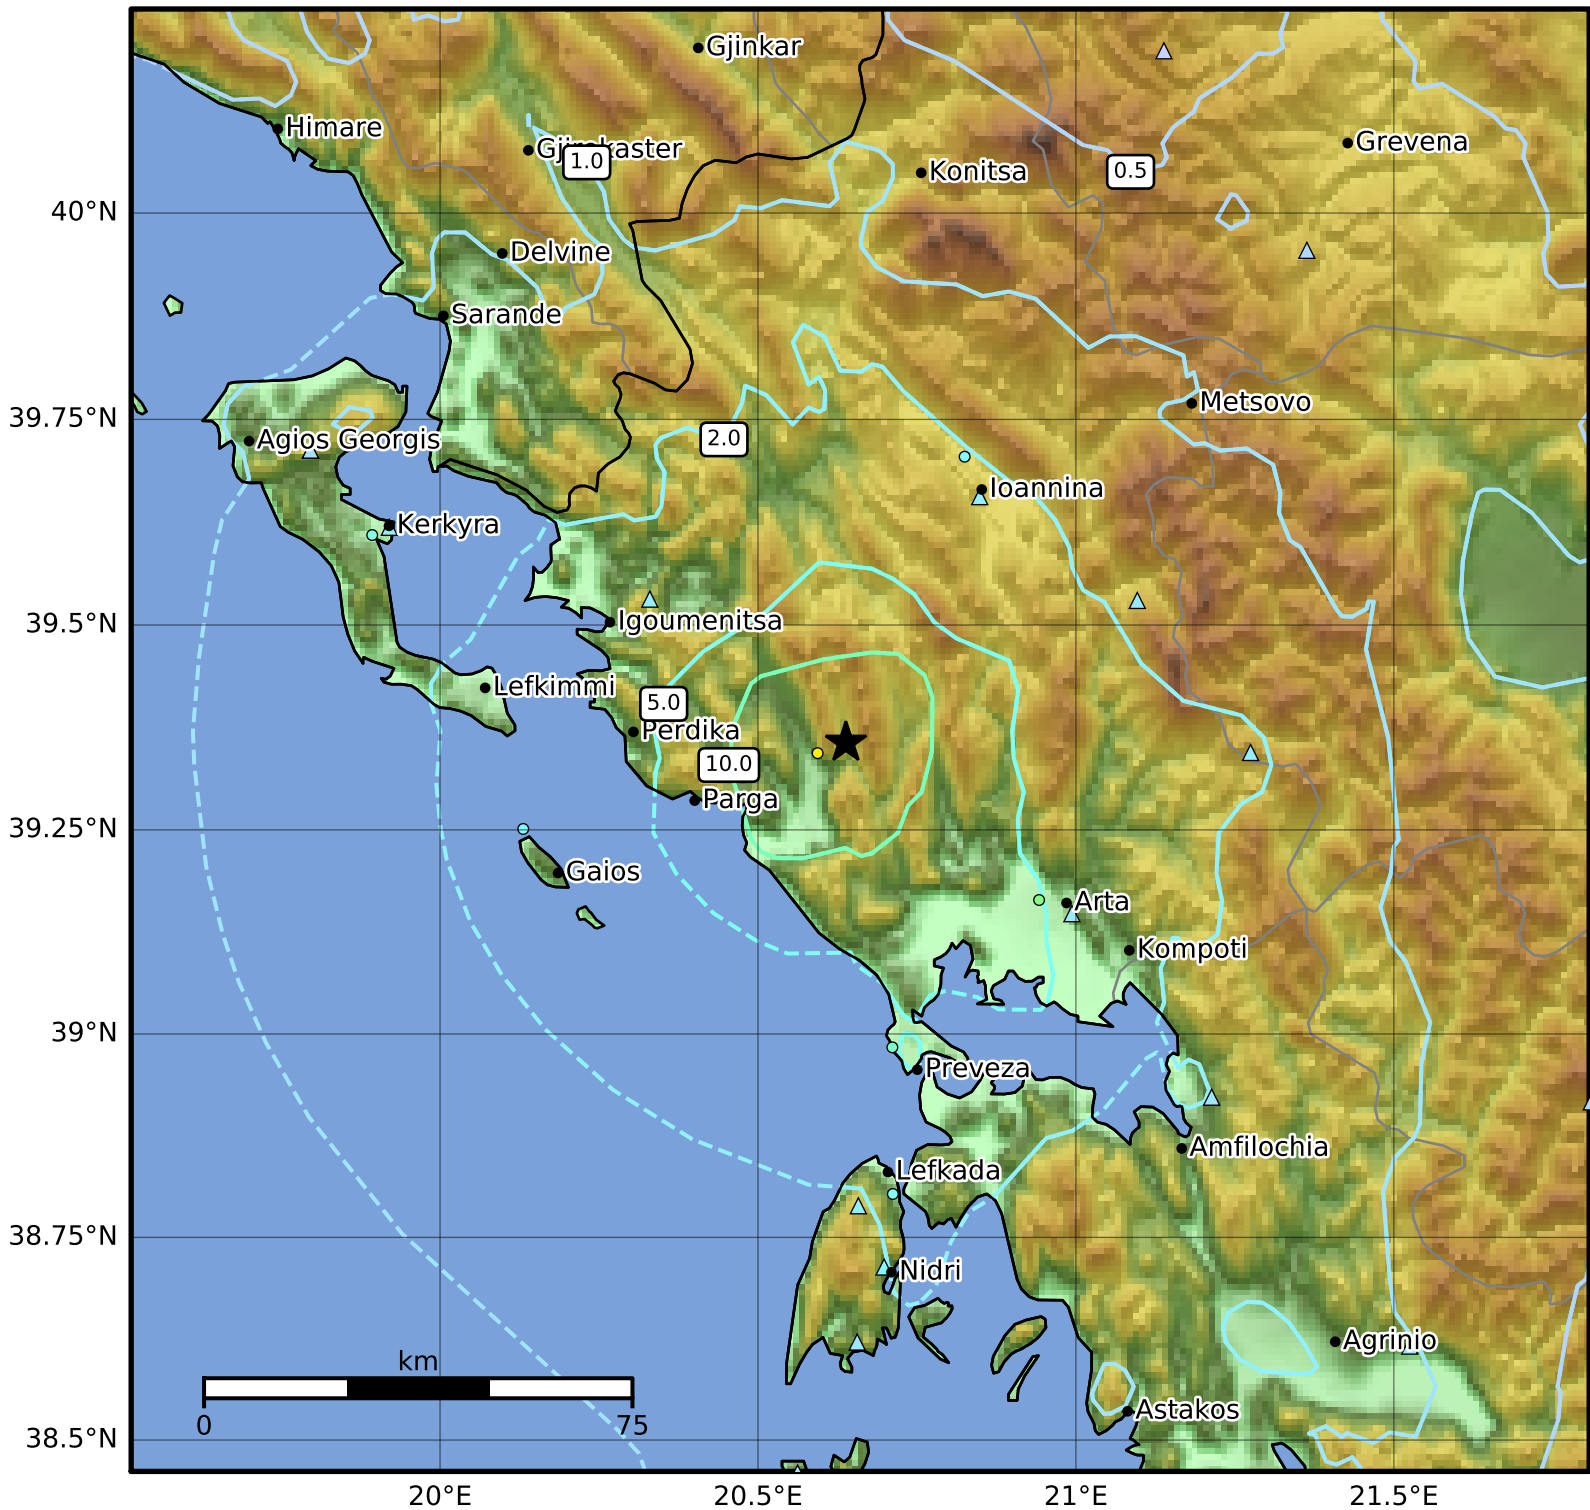

0.3 Second Peak Spectral Acceleration Map USGS
 ShakeMap: 14 km NNE of Kanaláki, Greece
 Mar 21, 2020 00:49:51 UTC M5.7 N39.36 E20.64 Depth: 10.0km ID:us70008db1

SA(0.3) (%g)	0.1	0.2	0.5	1	2	5	10	20	50	100	200
--------------	-----	-----	-----	---	---	---	----	----	----	-----	-----

Scale based on Worden et al. (2012)

Version 1: Processed 2022-01-25T17:04:19Z

△ Seismic Instrument ○ Reported Intensity

★ Epicenter