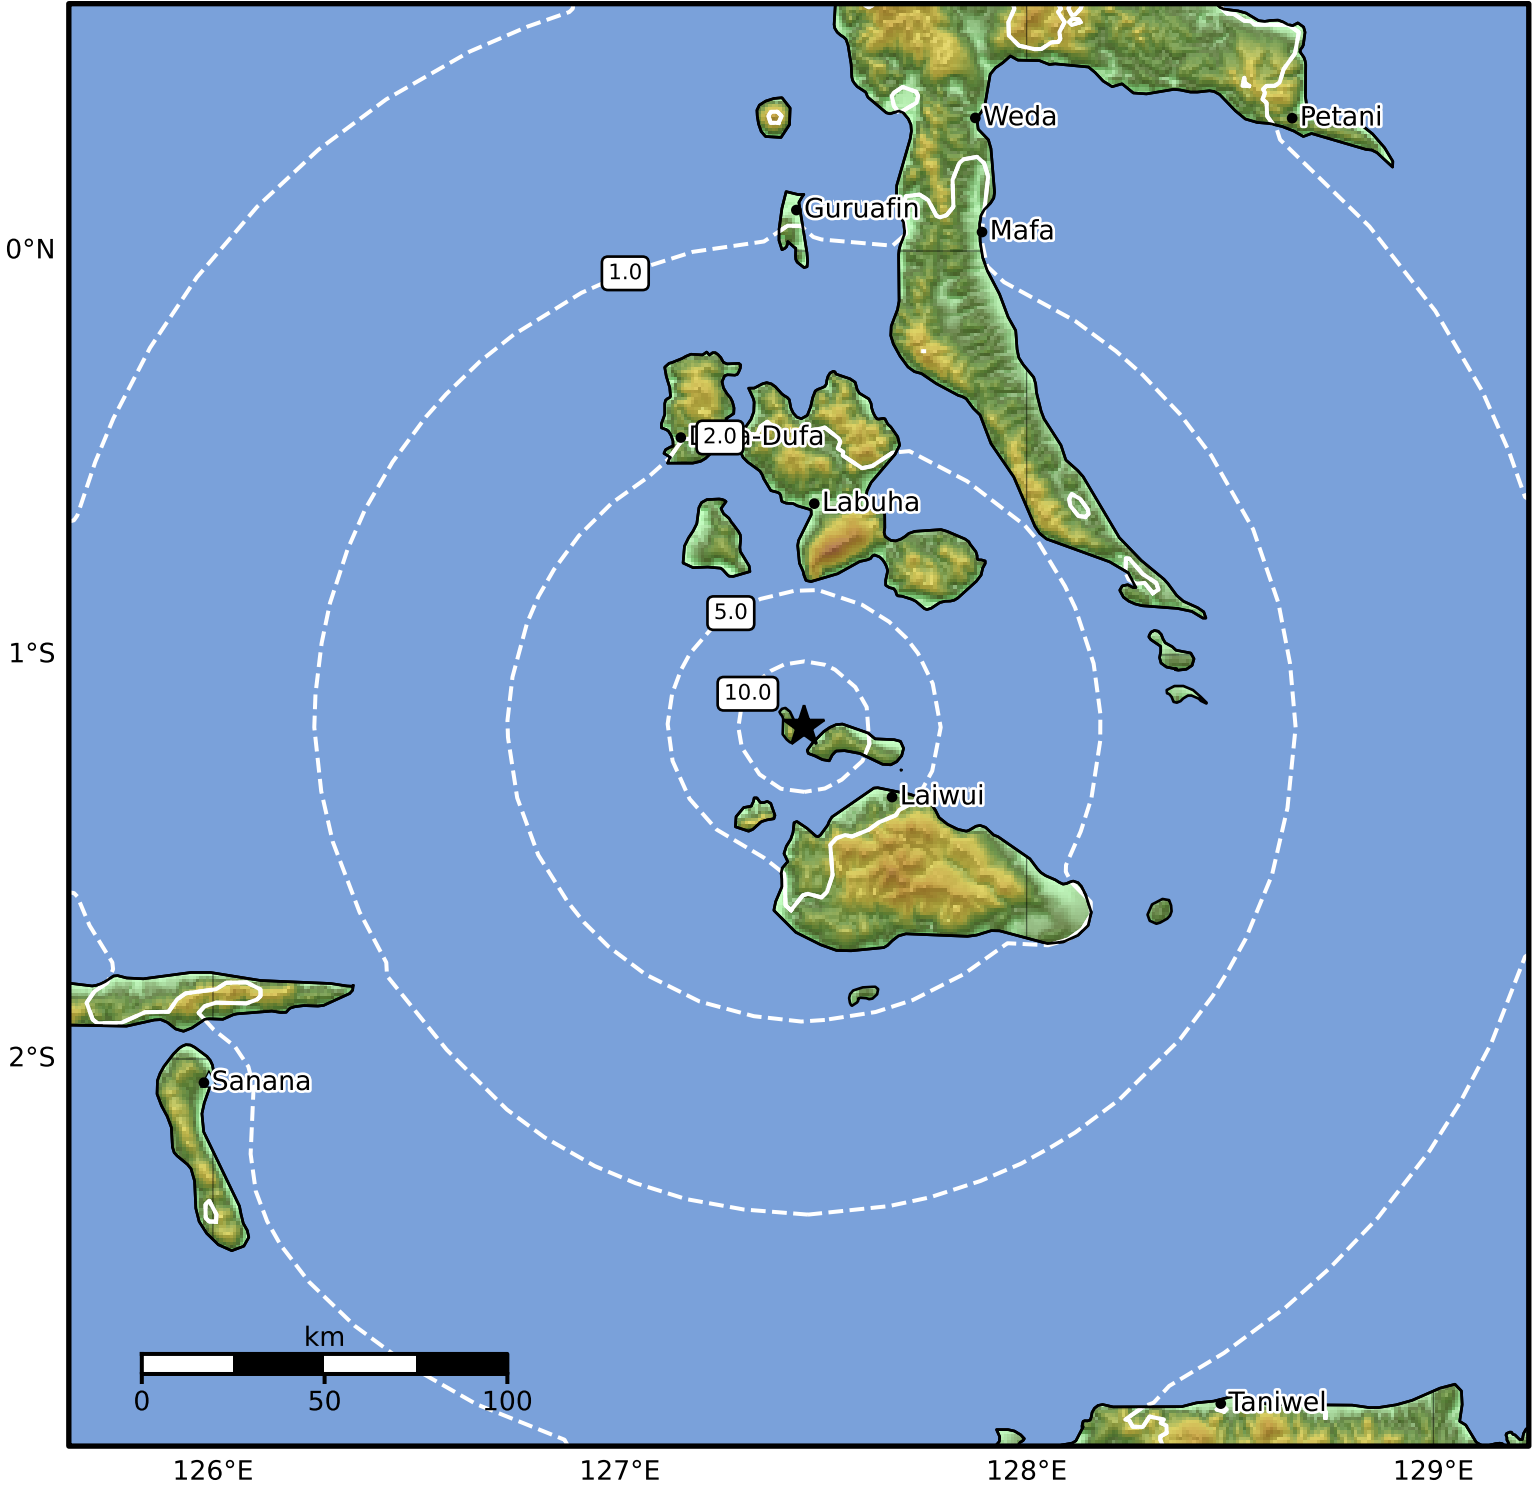

0.6 Second Peak Spectral Acceleration Map USGS  
ShakeMap: 61 km S of Labuha, North Maluku, ID  
Oct 21, 2024 03:24:16 UTC M5.8 S1.18 E127.45 Depth: 16.0km ID:us6000nzyn

Version 7: Processed 2024-12-25T22:57:47Z

△ Seismic Instrument   ○ Reported Intensity   ★ Epicenter