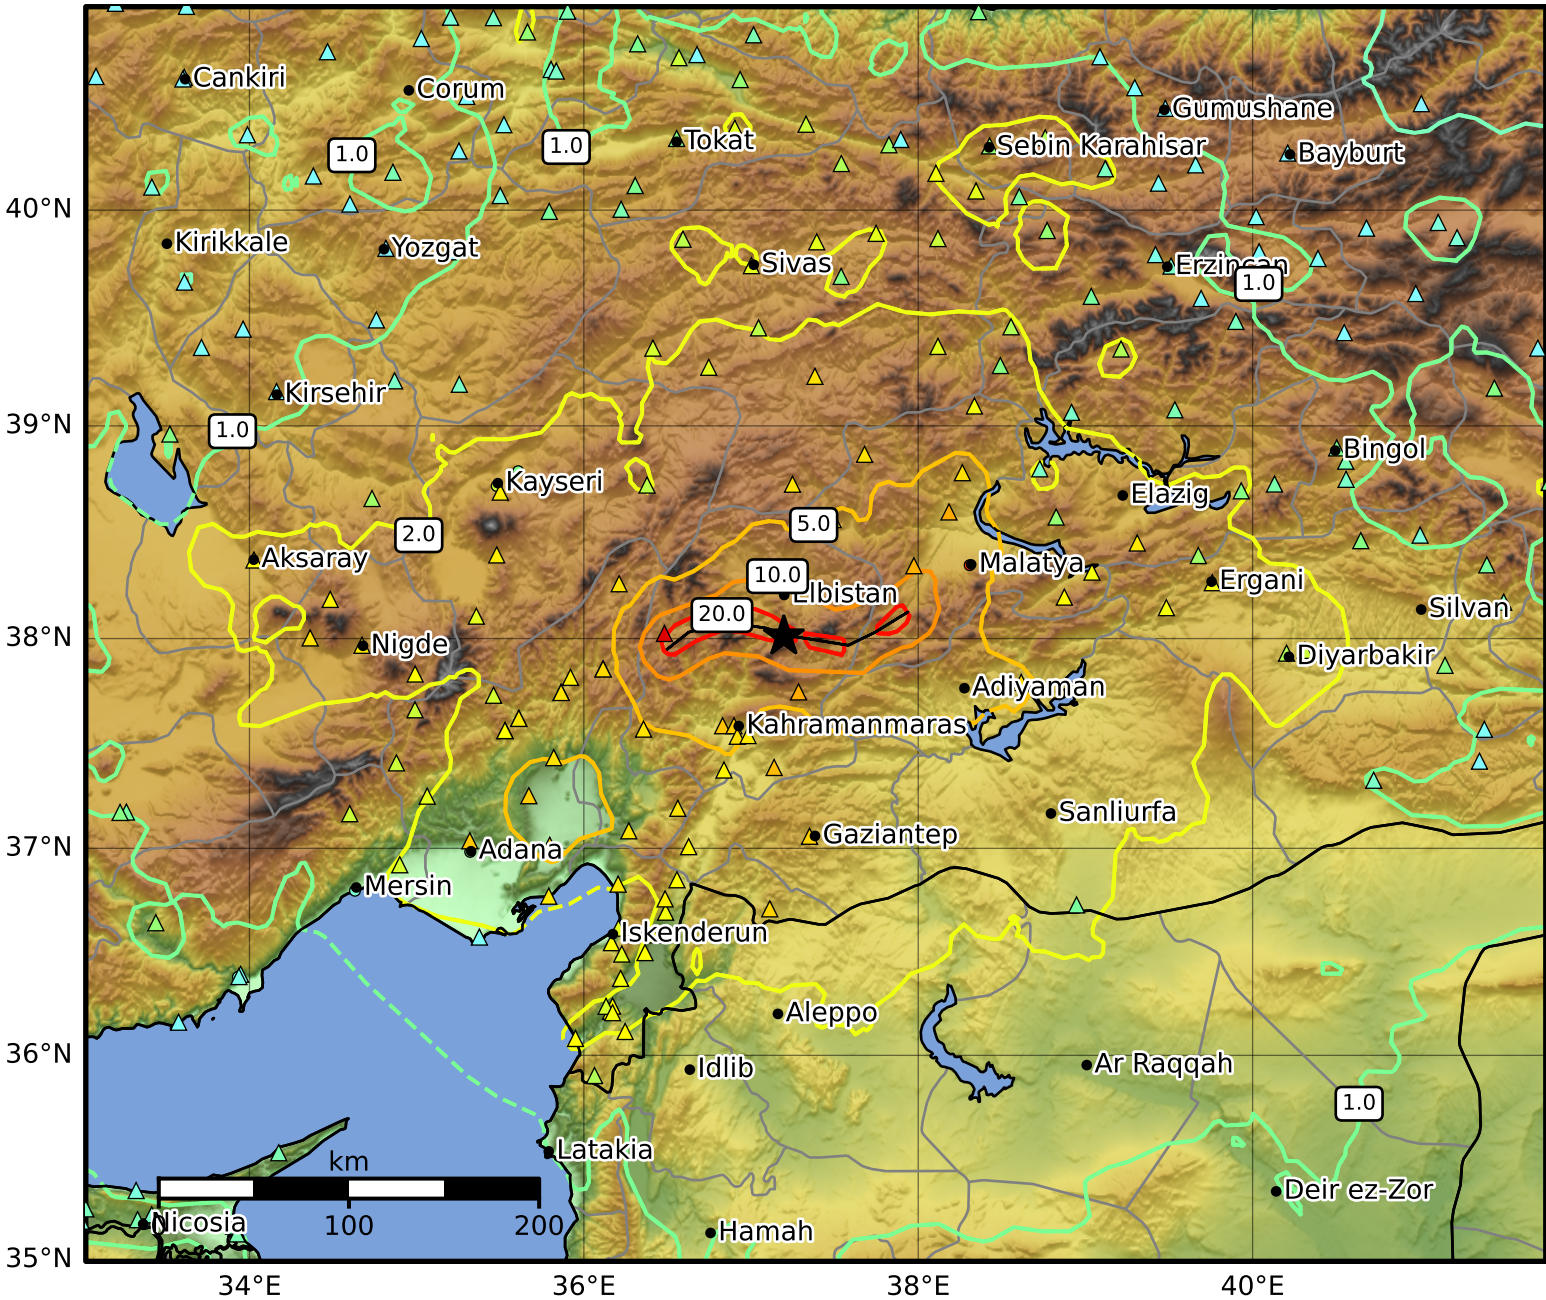

3.0 Second Peak Spectral Acceleration Map USGS
 ShakeMap: 5 km S of Ekinözü, Kahramanmaraş, TR
 Feb 06, 2023 10:24:48 UTC M7.5 N38.01 E37.20 Depth: 7.4km ID:us6000jlqa

SA(3.0) (%g)	0.1	0.2	0.5	1	2	5	10	20	50
--------------	-----	-----	-----	---	---	---	----	----	----

Scale based on Worden et al. (2012)

Version 9: Processed 2024-12-19T18:09:19Z

△ Seismic Instrument ○ Reported Intensity

★ Epicenter — Rupture