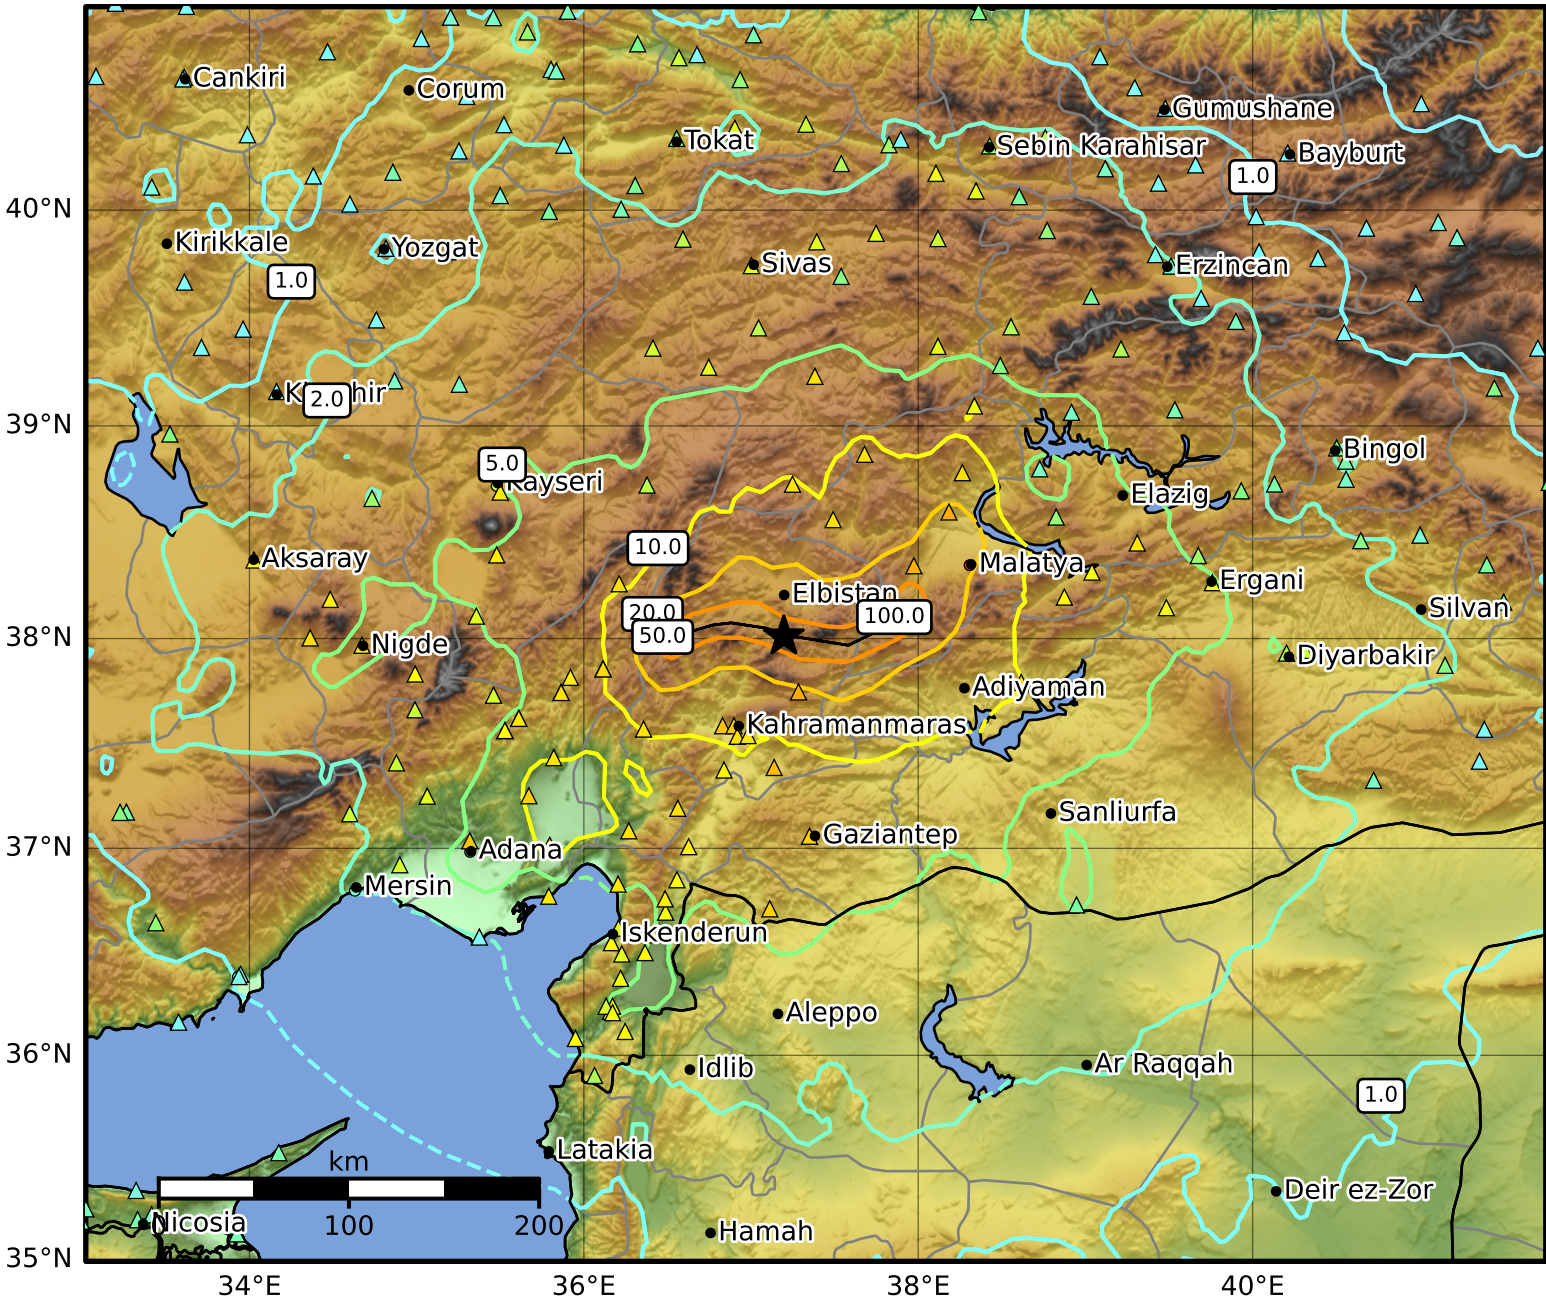

1.0 Second Peak Spectral Acceleration Map USGS
 ShakeMap: 5 km S of Ekinözü, Kahramanmaraş, TR
 Feb 06, 2023 10:24:48 UTC M7.5 N38.01 E37.20 Depth: 7.4km ID:us6000jlqa

SA(1.0) (%g)	0.1	0.2	0.5	1	2	5	10	20	50	100	200
--------------	-----	-----	-----	---	---	---	----	----	----	-----	-----

Scale based on Worden et al. (2012)

Version 9: Processed 2024-12-19T18:09:19Z

△ Seismic Instrument ○ Reported Intensity

★ Epicenter — Rupture