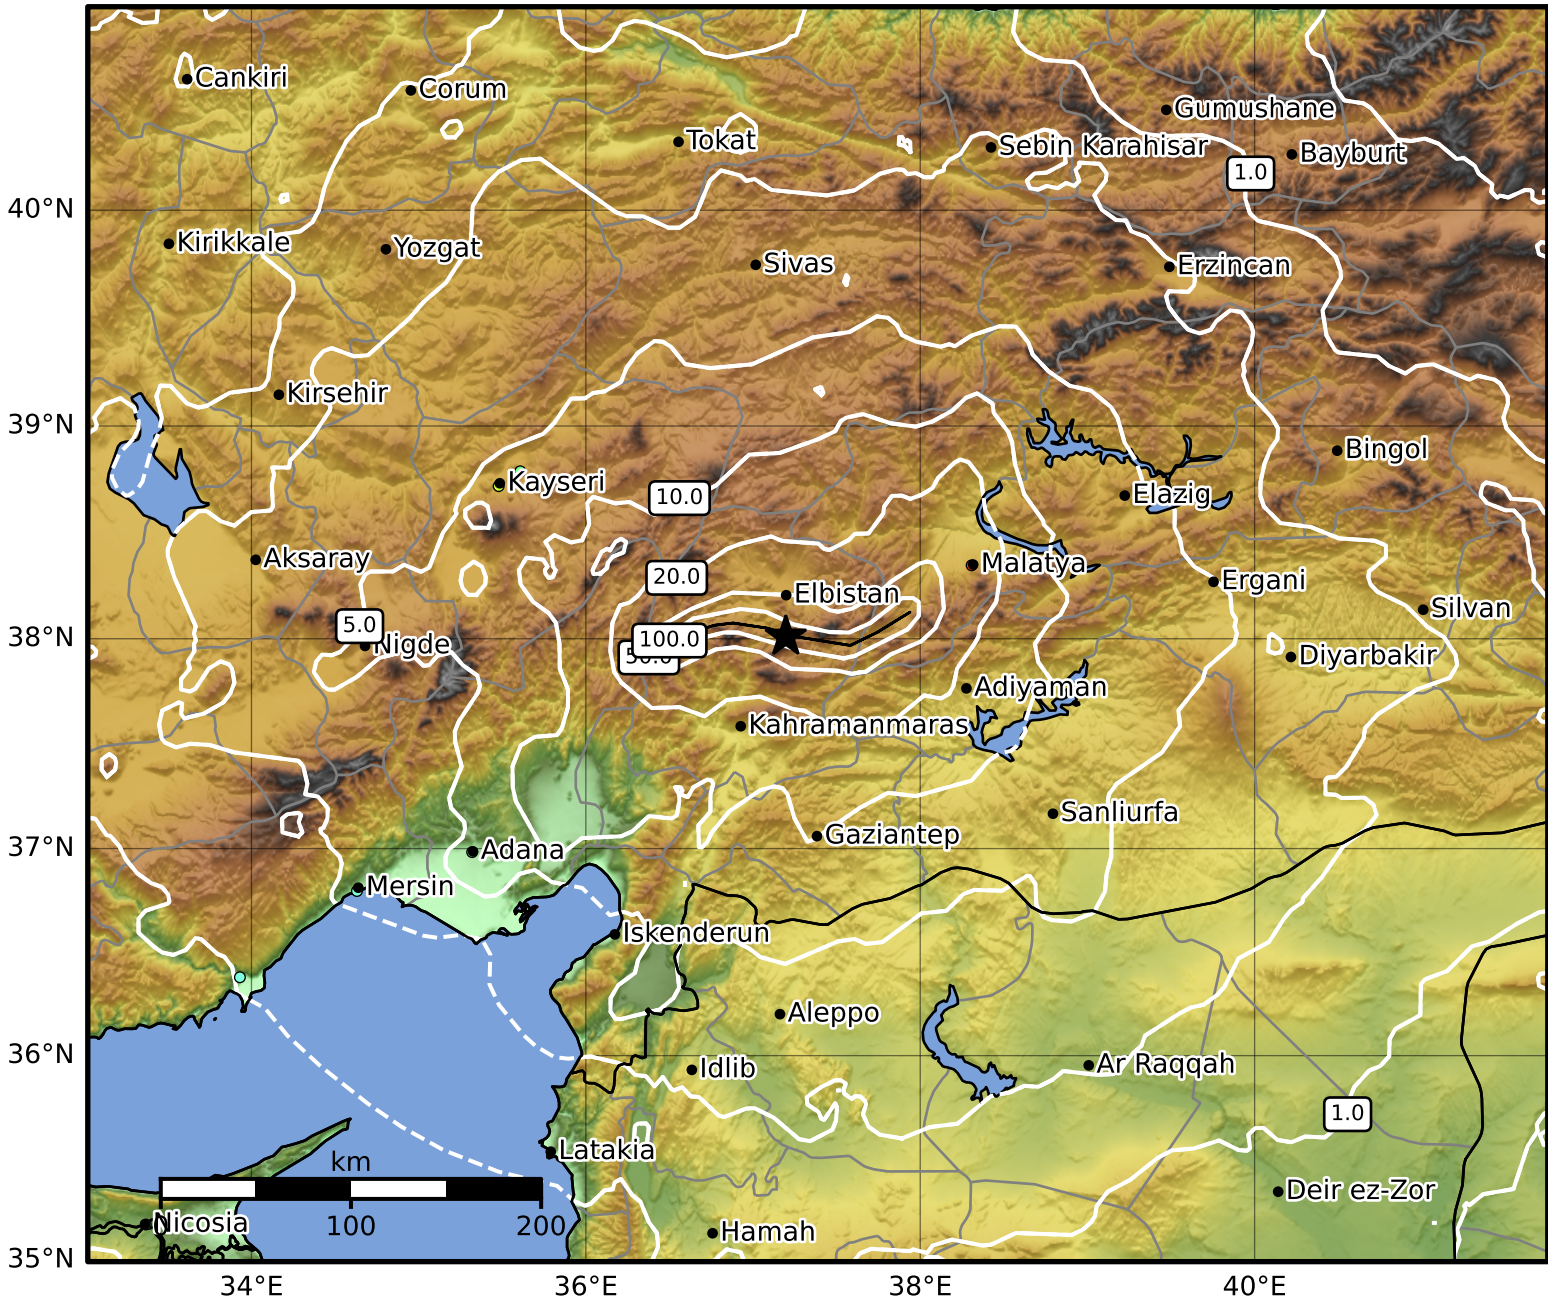

0.6 Second Peak Spectral Acceleration Map USGS
ShakeMap: 5 km S of Ekinözü, Kahramanmaraş, TR
Feb 06, 2023 10:24:48 UTC M7.5 N38.01 E37.20 Depth: 7.4km ID:us6000jlqa

△ Seismic Instrument ○ Reported Intensity

★ Epicenter — Rupture