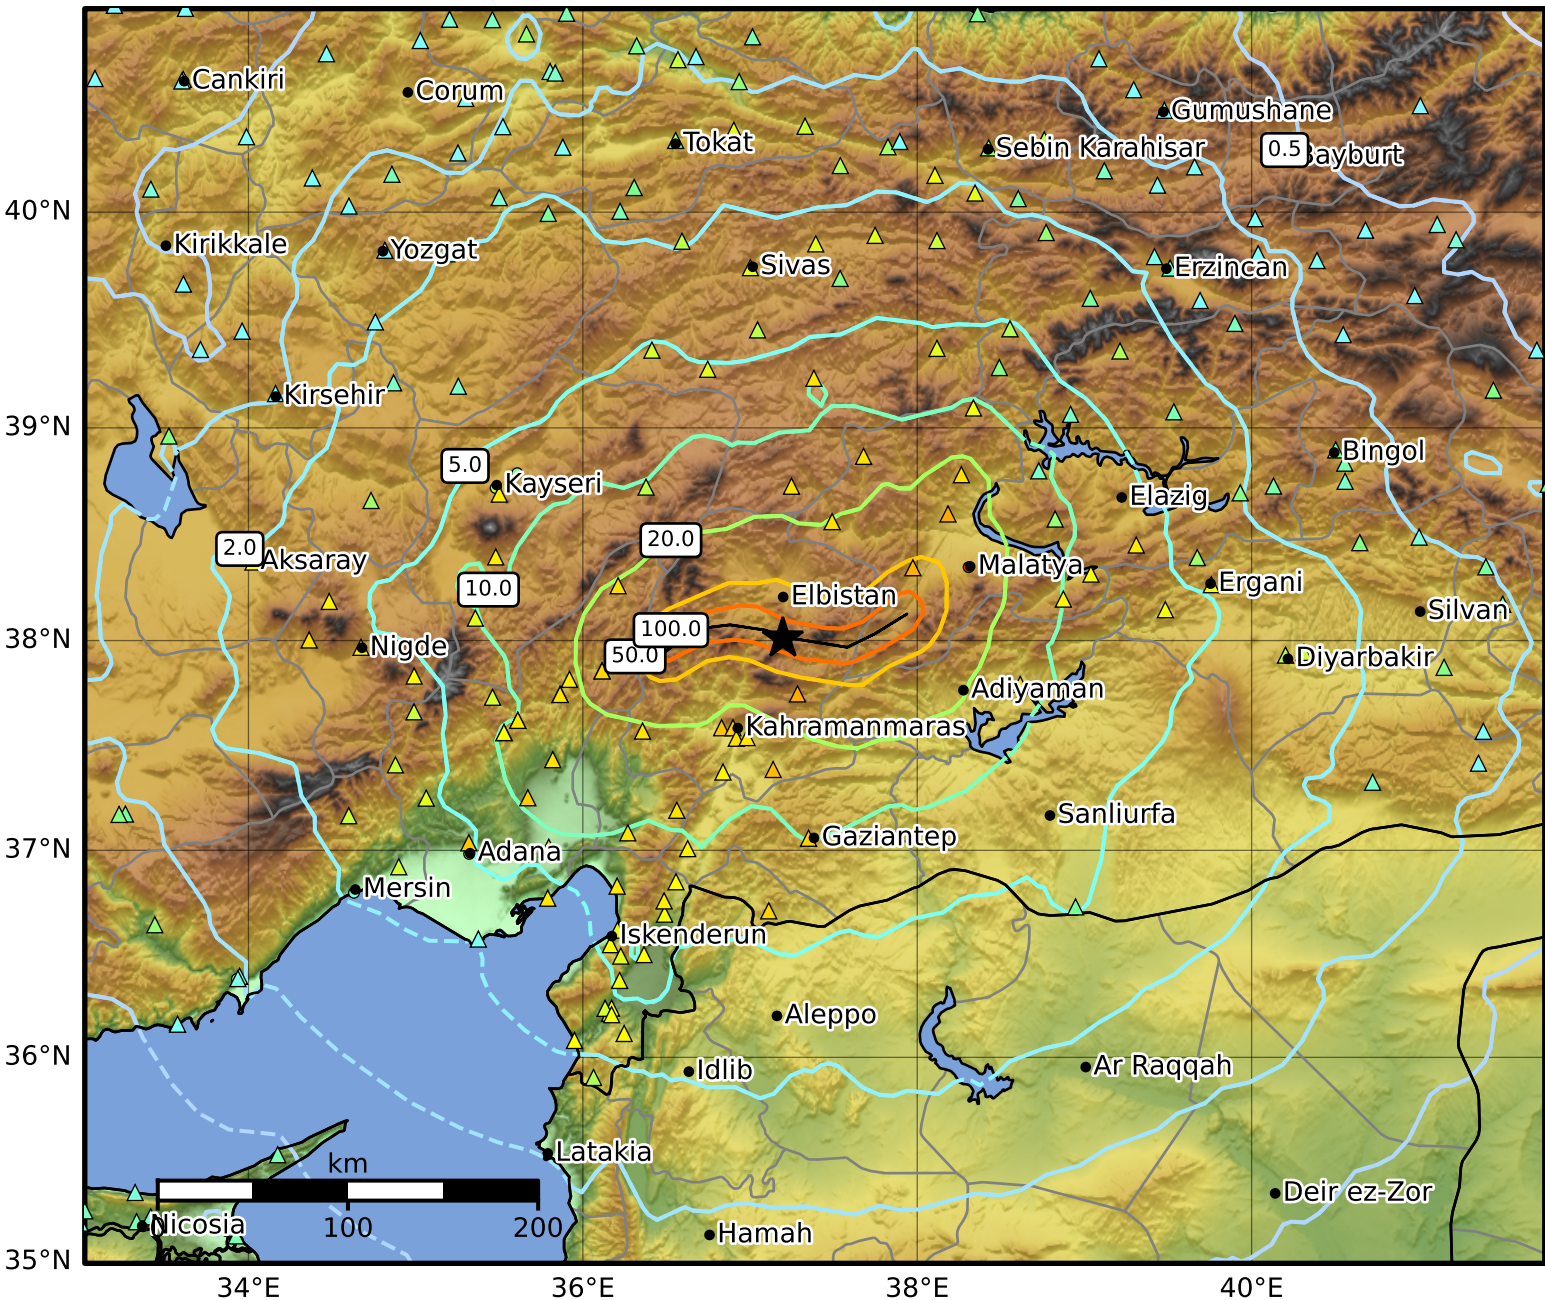

0.3 Second Peak Spectral Acceleration Map USGS  
 ShakeMap: 5 km S of Ekinözü, Kahramanmaraş, TR  
 Feb 06, 2023 10:24:48 UTC M7.5 N38.01 E37.20 Depth: 7.4km ID:us6000jlqa

SA(0.3) (%g)	0.1	0.2	0.5	1	2	5	10	20	50	100	200
--------------	-----	-----	-----	---	---	---	----	----	----	-----	-----

Scale based on Worden et al. (2012)

Version 9: Processed 2024-12-19T18:09:19Z

△ Seismic Instrument ○ Reported Intensity

★ Epicenter — Rupture