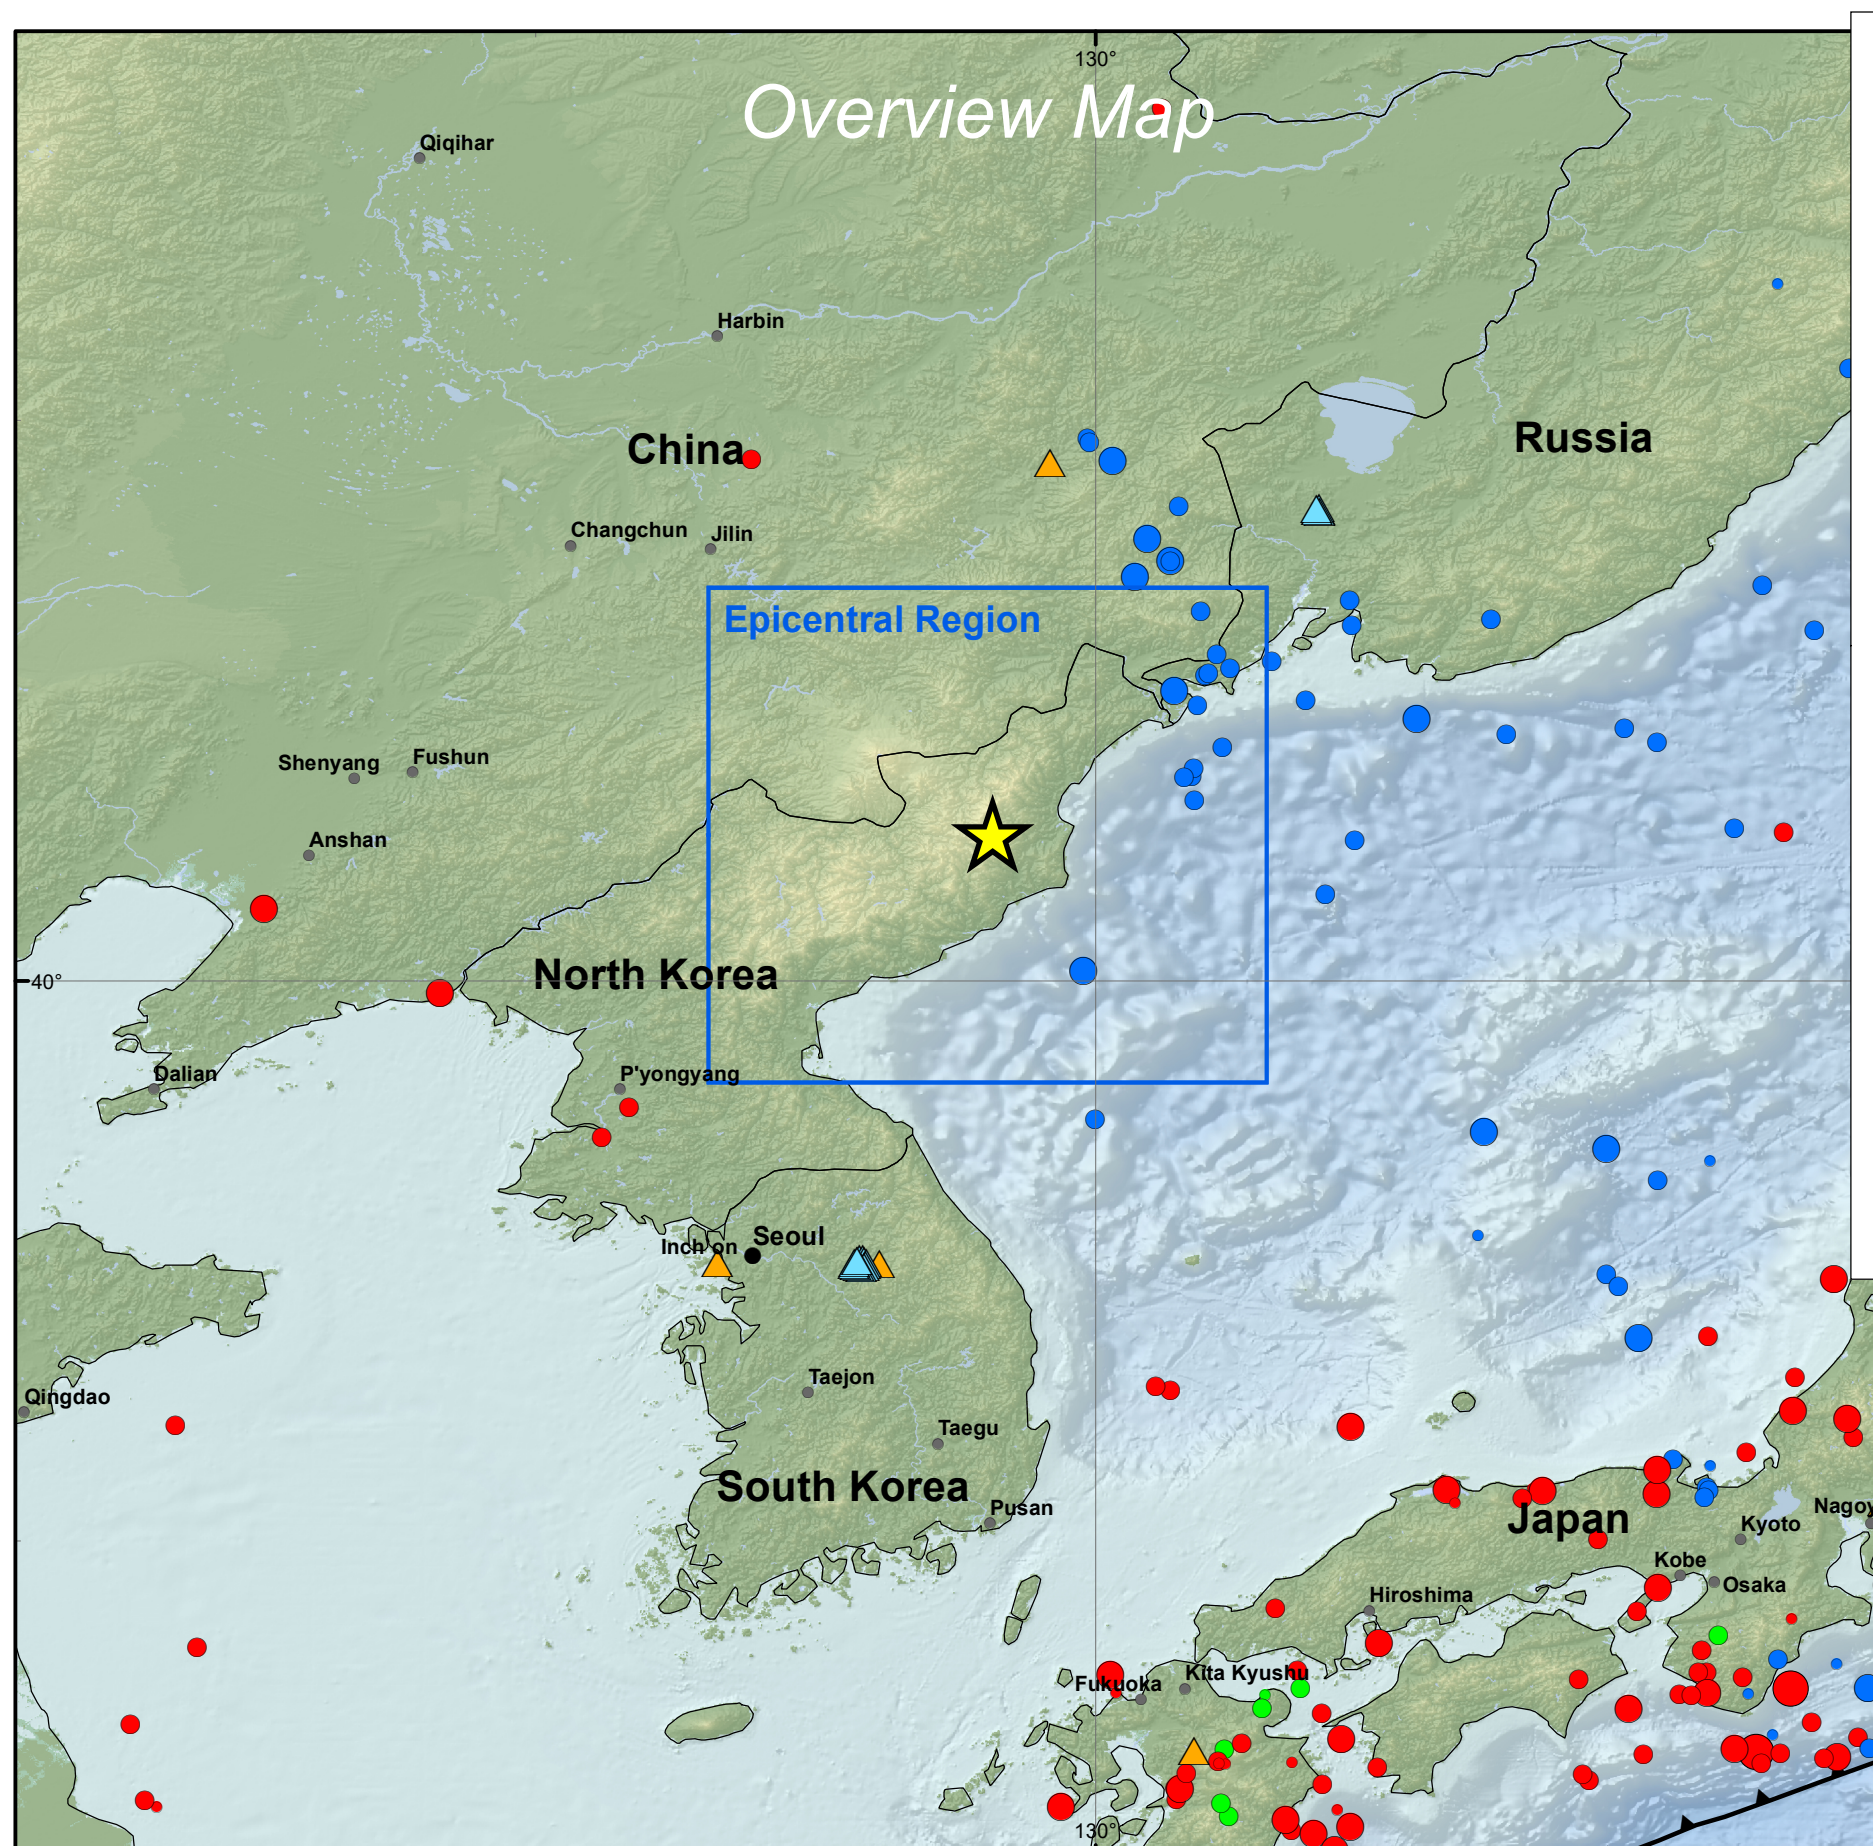

M6.3 North Korea Explosion of 03 September 2017

EXPLANATION

- Explosion: Yellow star
- Past Nuclear Tests: Orange circle
- Depth:
 - 0 - 69 km: Red circle
 - 69 - 299 km: Green circle
 - > 299 km: Blue circle
- Magnitude:
 - < 5.5: Small white circle
 - 5.5 - 6.5: Medium white circle
 - 6.5 - 7.5: Large white circle
 - 7.5 - 8.5: Very large white circle
 - > 8.5: Largest white circle
- Stations:
 - Broadband: Yellow triangle
 - Short Period: Blue triangle