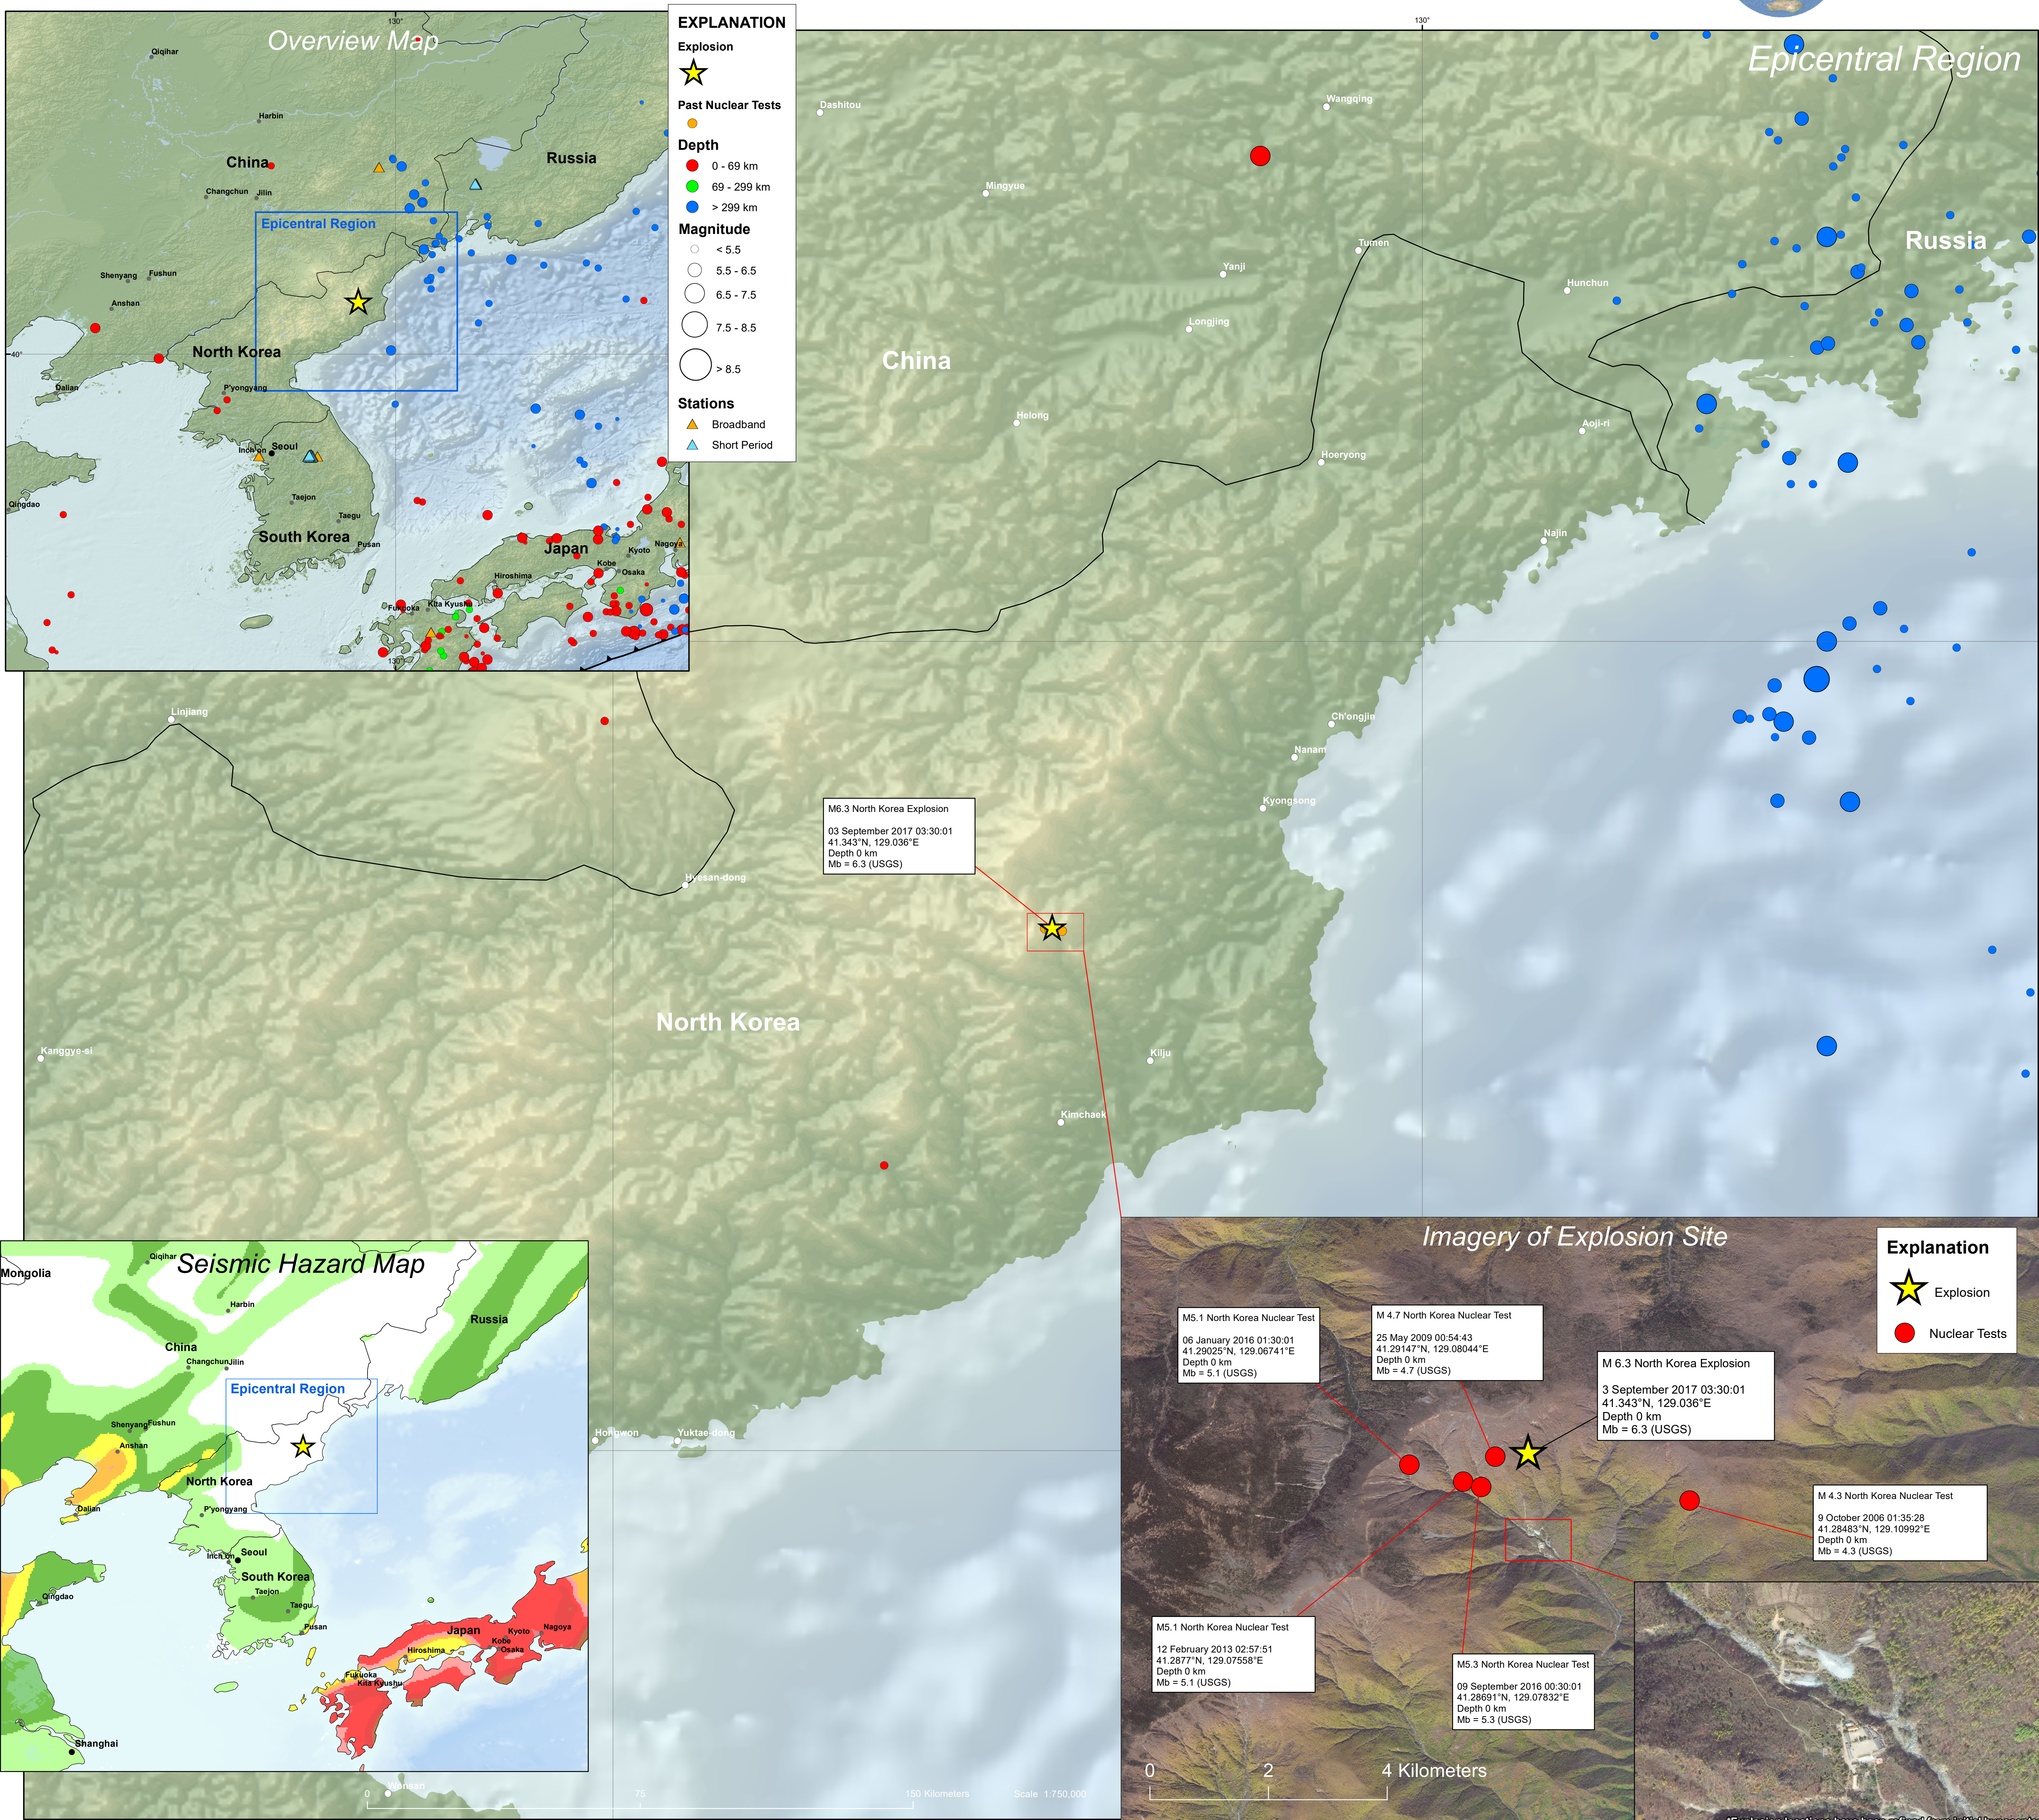

M6.3 North Korea Explosion of 03 September 2017

EXPLANATION

- Explosion: Yellow star
- Past Nuclear Tests: Orange circle
- Depth:
 - 0 - 69 km: Red circle
 - 69 - 299 km: Green circle
 - > 299 km: Blue circle
- Magnitude:
 - < 5.5: Small white circle
 - 5.5 - 6.5: Medium white circle
 - 6.5 - 7.5: Large white circle
 - 7.5 - 8.5: Very large white circle
 - > 8.5: Largest white circle
- Stations:
 - Broadband: Yellow triangle
 - Short Period: Blue triangle