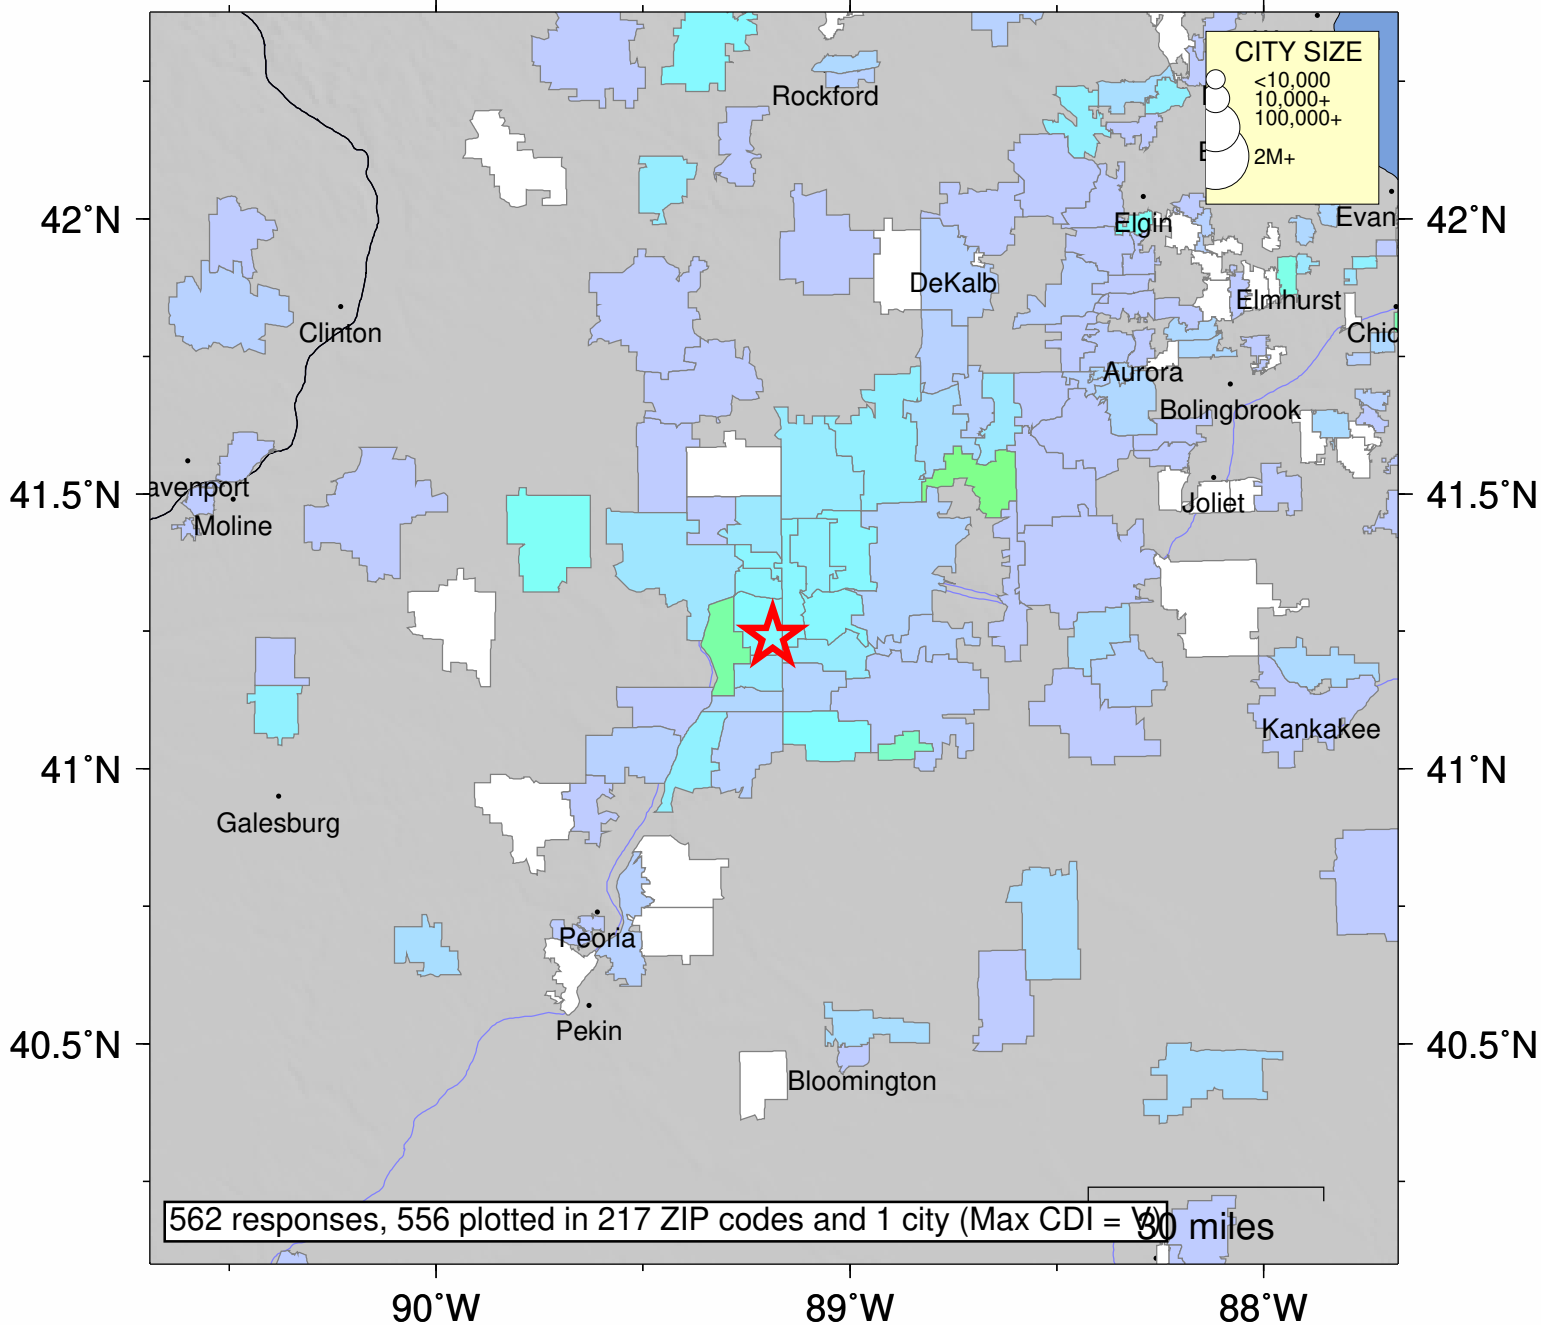

USGS Community Internet Intensity Map ILLINOIS

2023-11-15 10:41:55 UTC 41.2402N 89.1858W M3.6 Depth: 5 km ID:us6000lnhy

562 responses, 556 plotted in 217 ZIP codes and 1 city (Max CDI = 0.3) 30 miles

SHAKING	Not felt	Weak	Light	Moderate	Strong	Very strong	Severe	Violent	Extreme
DAMAGE	none	none	none	Very light	Light	Moderate	Moderate/Heavy	Heavy	Very Heavy
INTENSITY	I	II-III	IV	V	VI	VII	VIII	IX	X+