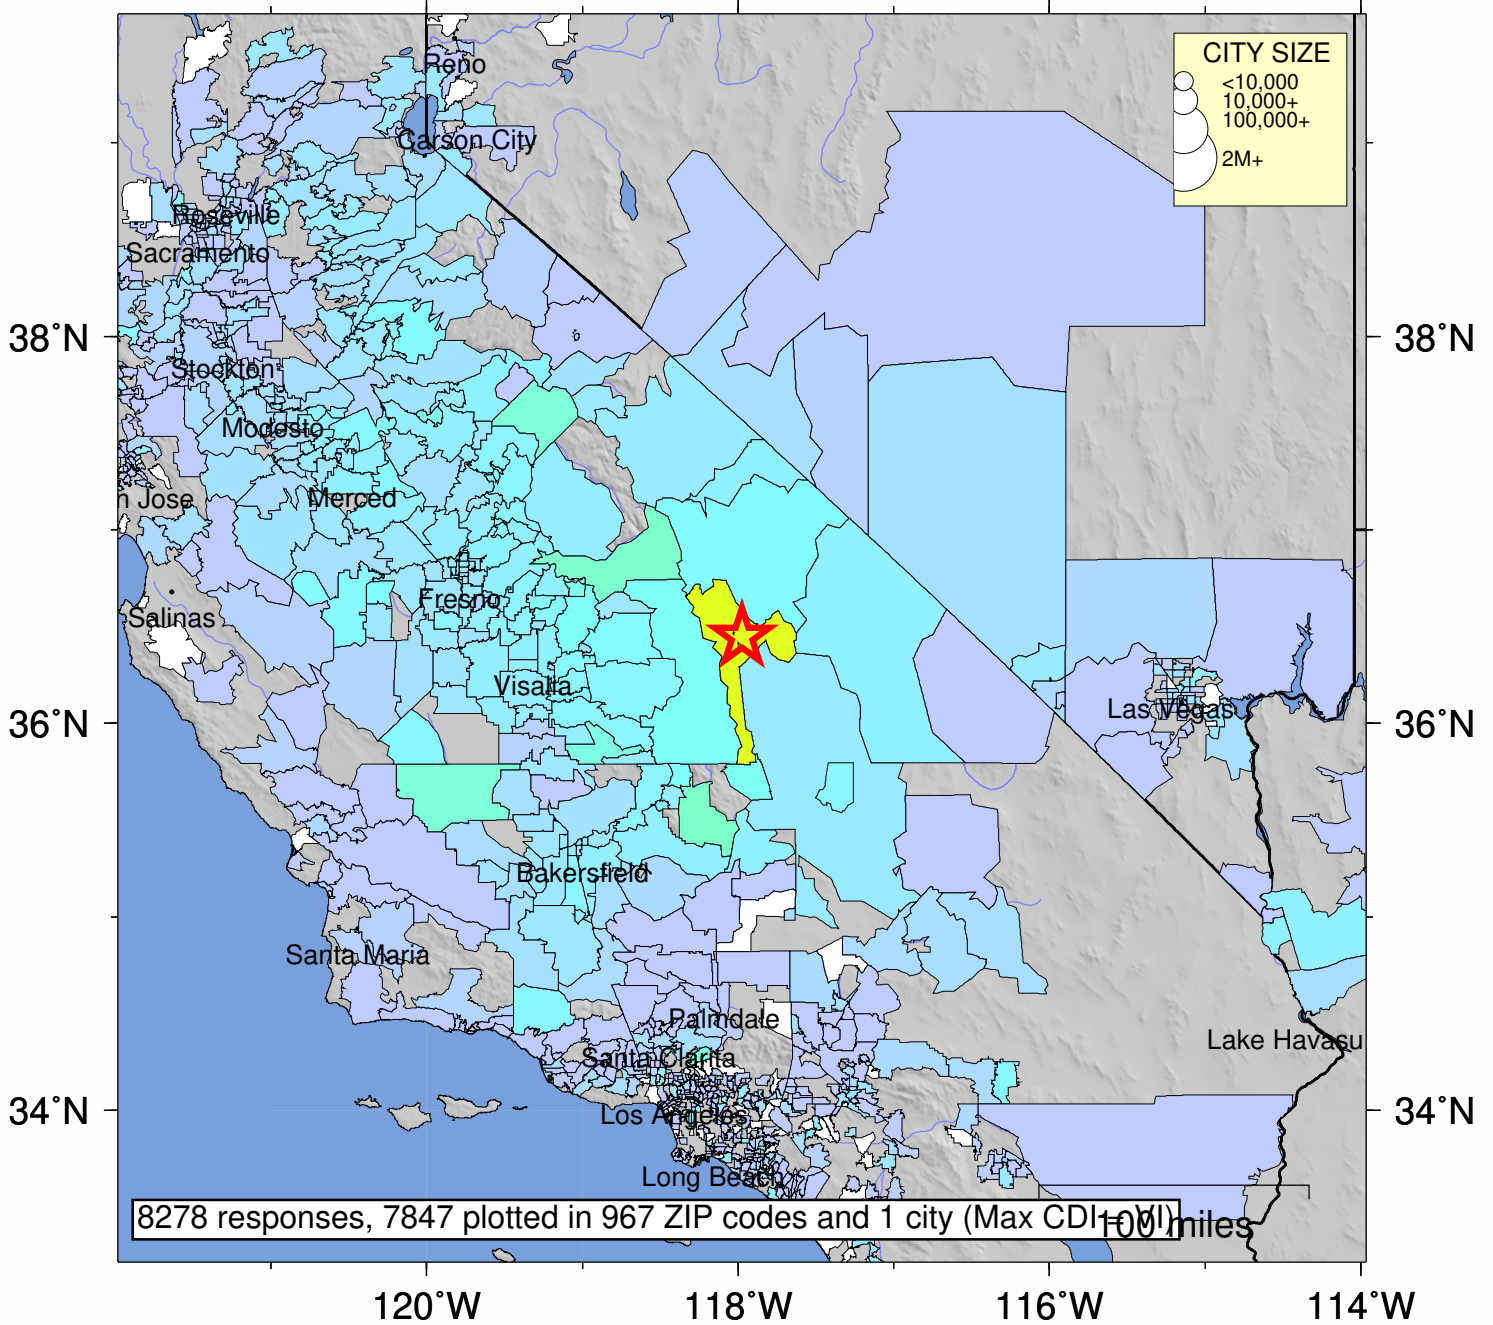

USGS Community Internet Intensity Map CENTRAL CALIFORNIA

2020-06-24 17:40:49 UTC 36.4468N 117.9752W M5.8 Depth: 4 km ID:ci39493944

SHAKING	Not felt	Weak	Light	Moderate	Strong	Very strong	Severe	Violent	Extreme
DAMAGE	none	none	none	Very light	Light	Moderate	Moderate/Heavy	Heavy	Very Heavy
INTENSITY	I	II-III	IV	V	VI	VII	VIII	IX	X+