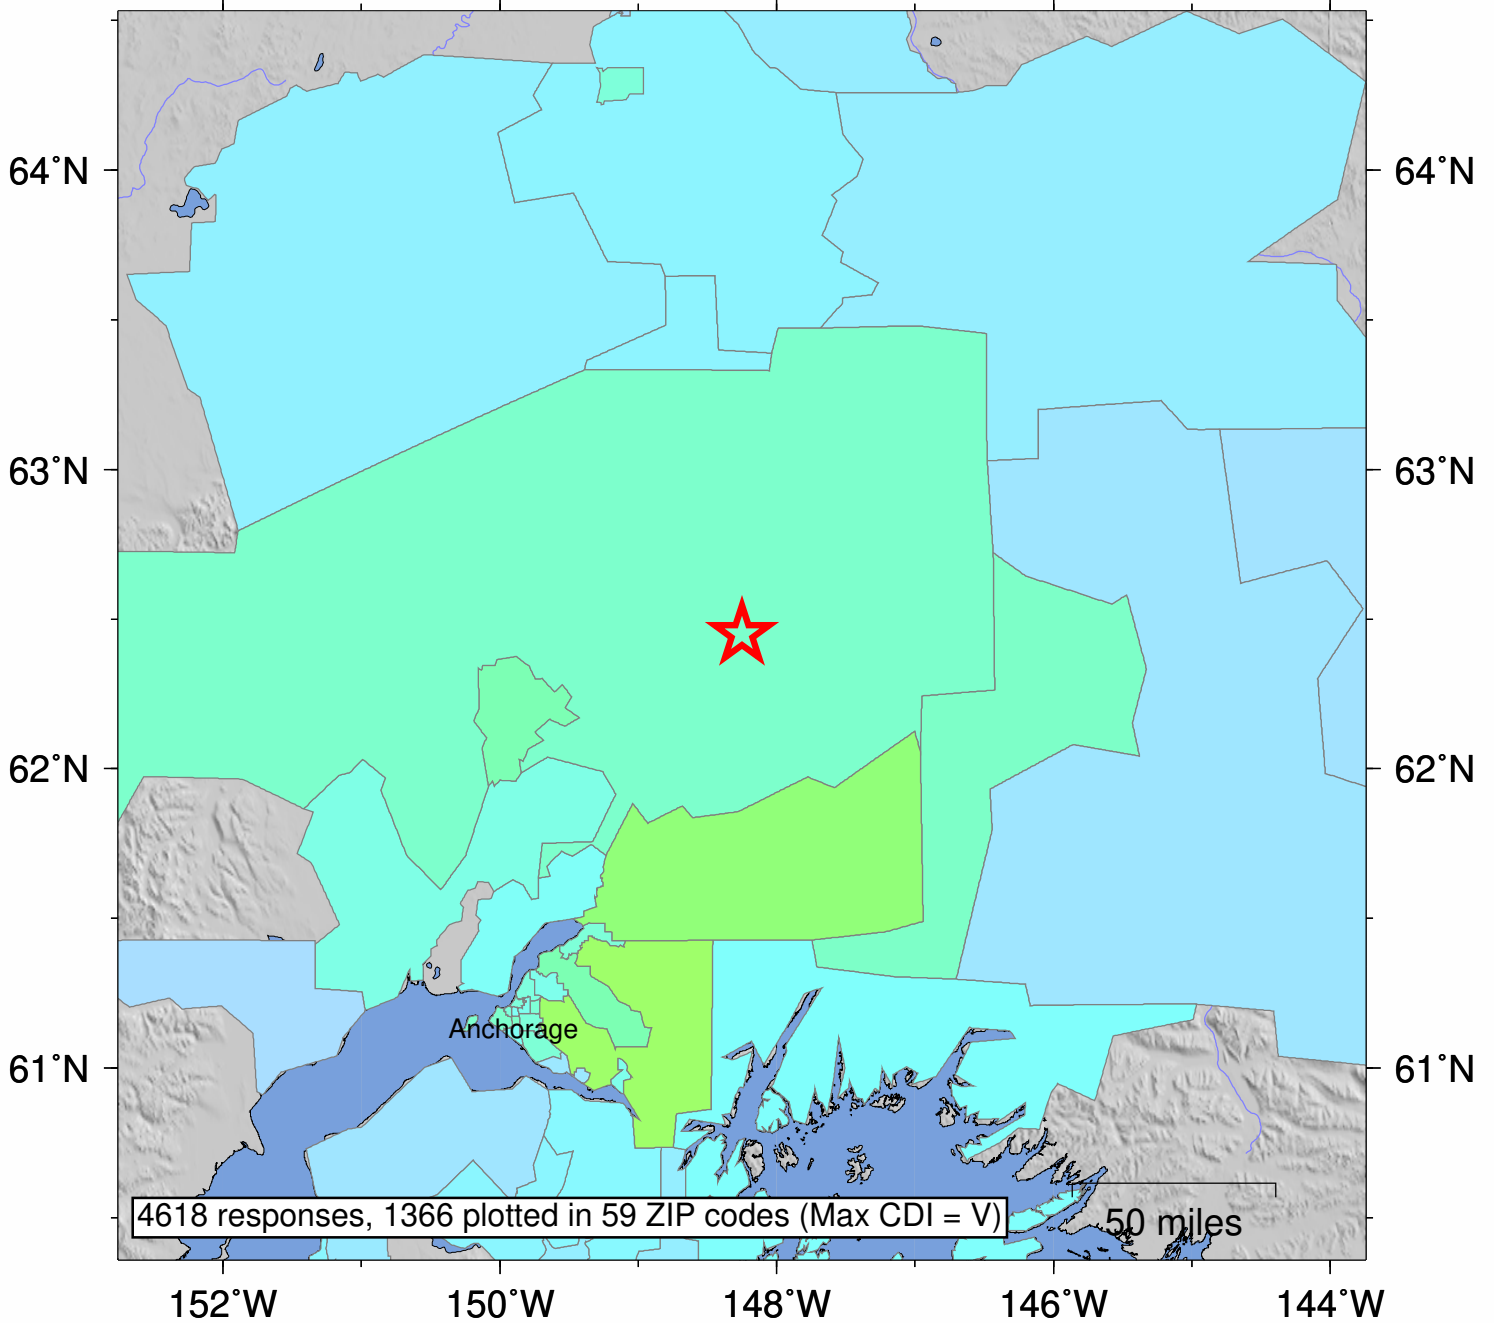

USGS Community Internet Intensity Map CENTRAL ALASKA

2021-05-31 06:59:55 UTC 62.4492N 148.2512W M6.1 Depth: 44 km ID:ak0216xu2rod

4618 responses, 1366 plotted in 59 ZIP codes (Max CDI = V)

50 miles

SHAKING	<i>Not felt</i>	<i>Weak</i>	<i>Light</i>	<i>Moderate</i>	<i>Strong</i>	Very strong	Severe	Violent	Extreme
DAMAGE	none	none	none	Very light	<i>Light</i>	<i>Moderate</i>	<i>Moderate/Heavy</i>	<i>Heavy</i>	<i>Very Heavy</i>
INTENSITY	I	II-III	IV	V	VI	VII	VIII	IX	X+