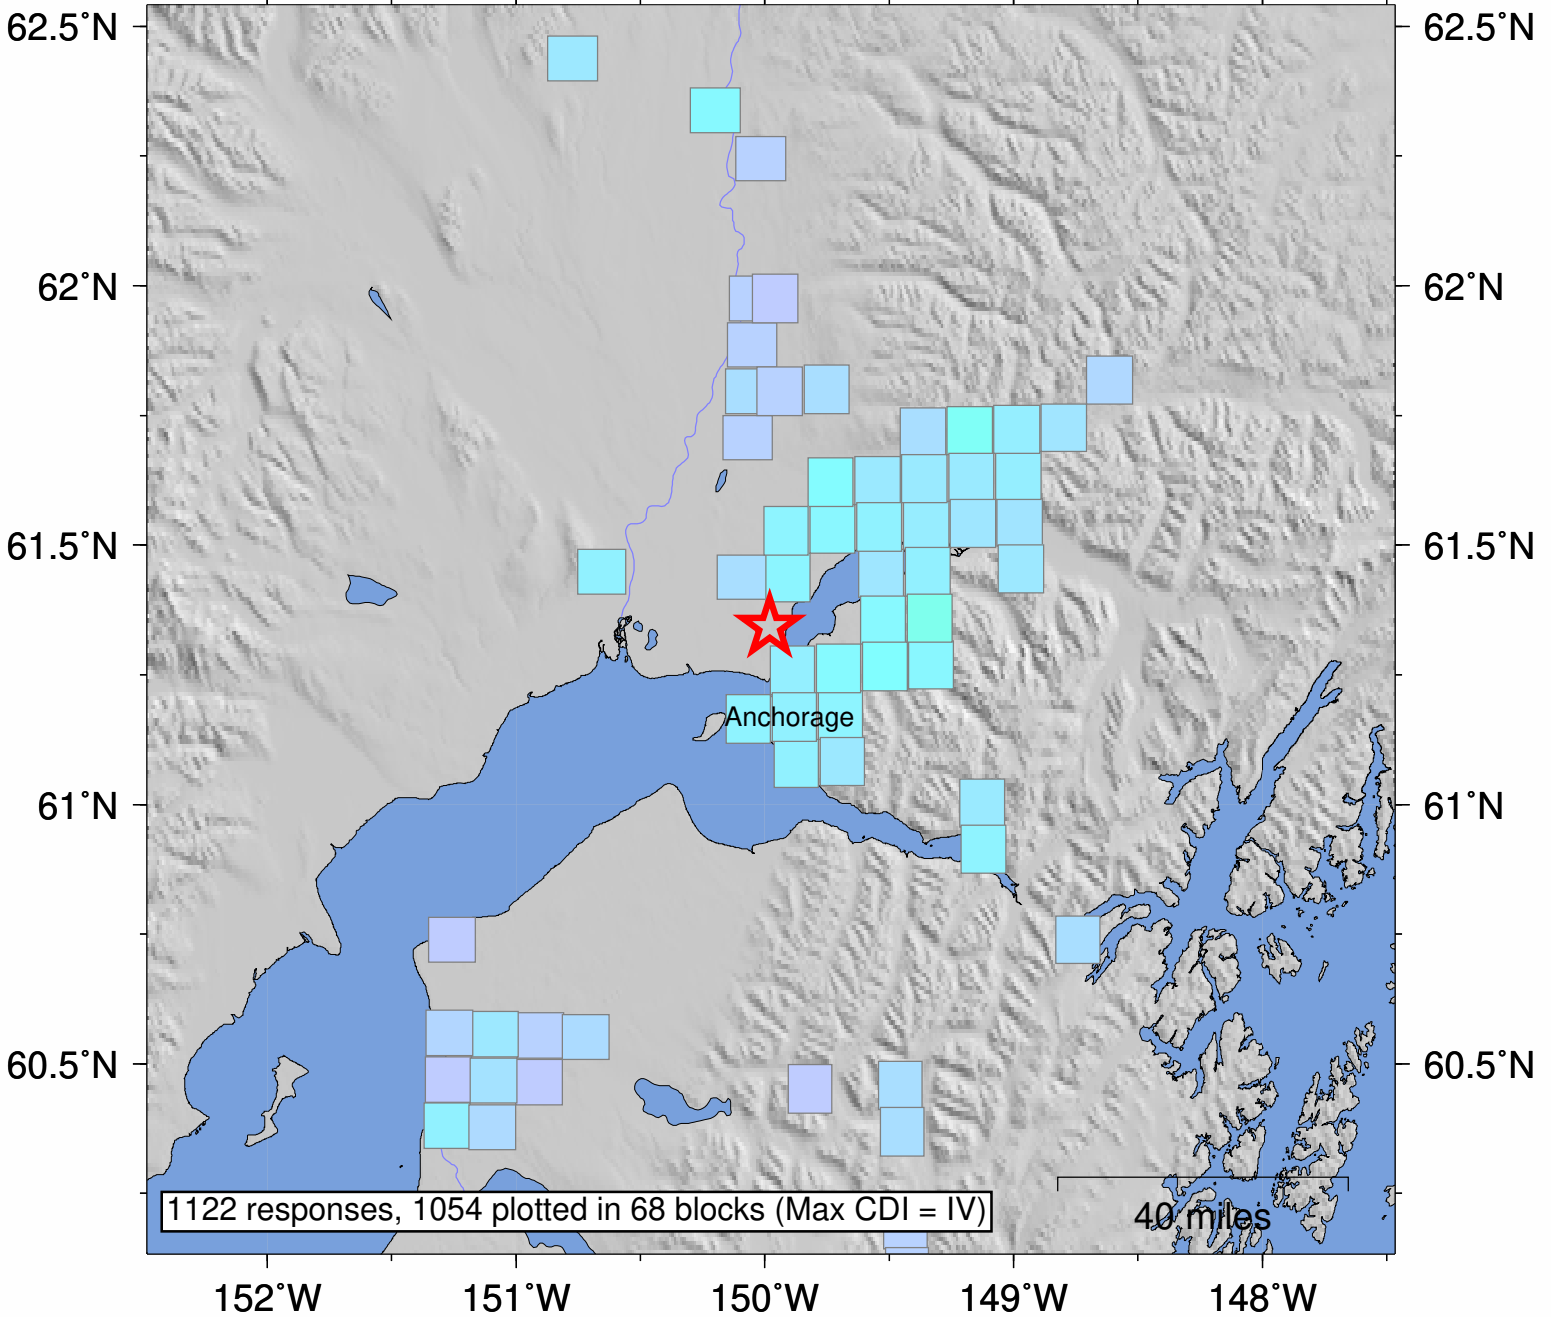

USGS Community Internet Intensity Map SOUTHERN ALASKA

2021-04-27 17:54:36 UTC 61.3423N 149.9799W M4.8 Depth: 43 km ID:ak0215dsbmgn

SHAKING	<i>Not felt</i>	<i>Weak</i>	<i>Light</i>	<i>Moderate</i>	<i>Strong</i>	Very strong	Severe	Violent	Extreme
DAMAGE	none	none	none	Very light	<i>Light</i>	<i>Moderate</i>	<i>Moderate/Heavy</i>	<i>Heavy</i>	<i>Very Heavy</i>
INTENSITY	I	II-III	IV	V	VI	VII	VIII	IX	X+