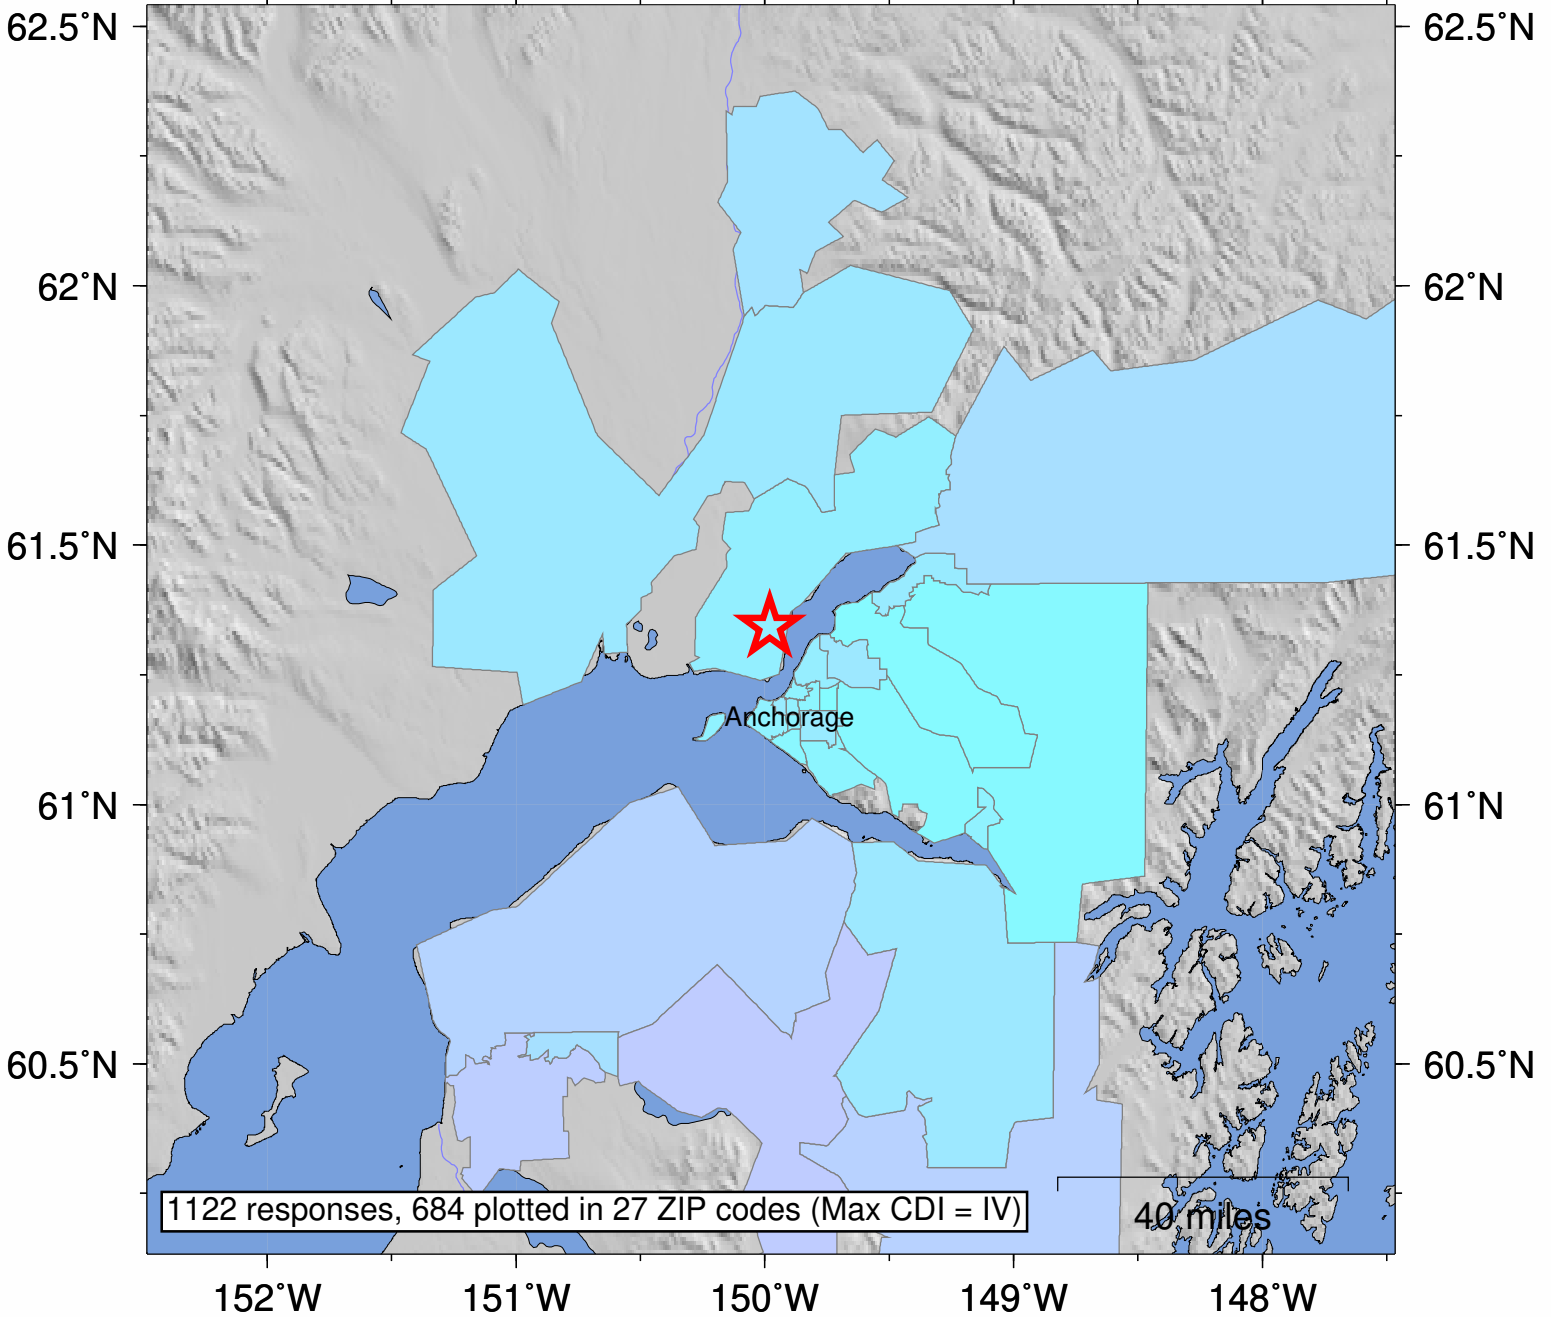

USGS Community Internet Intensity Map SOUTHERN ALASKA

2021-04-27 17:54:36 UTC 61.3423N 149.9799W M4.8 Depth: 43 km ID:ak0215dsbmgn

SHAKING	<i>Not felt</i>	<i>Weak</i>	<i>Light</i>	<i>Moderate</i>	<i>Strong</i>	Very strong	Severe	Violent	Extreme
DAMAGE	none	none	none	Very light	<i>Light</i>	<i>Moderate</i>	<i>Moderate/Heavy</i>	<i>Heavy</i>	<i>Very Heavy</i>
INTENSITY	I	II-III	IV	V	VI	VII	VIII	IX	X+