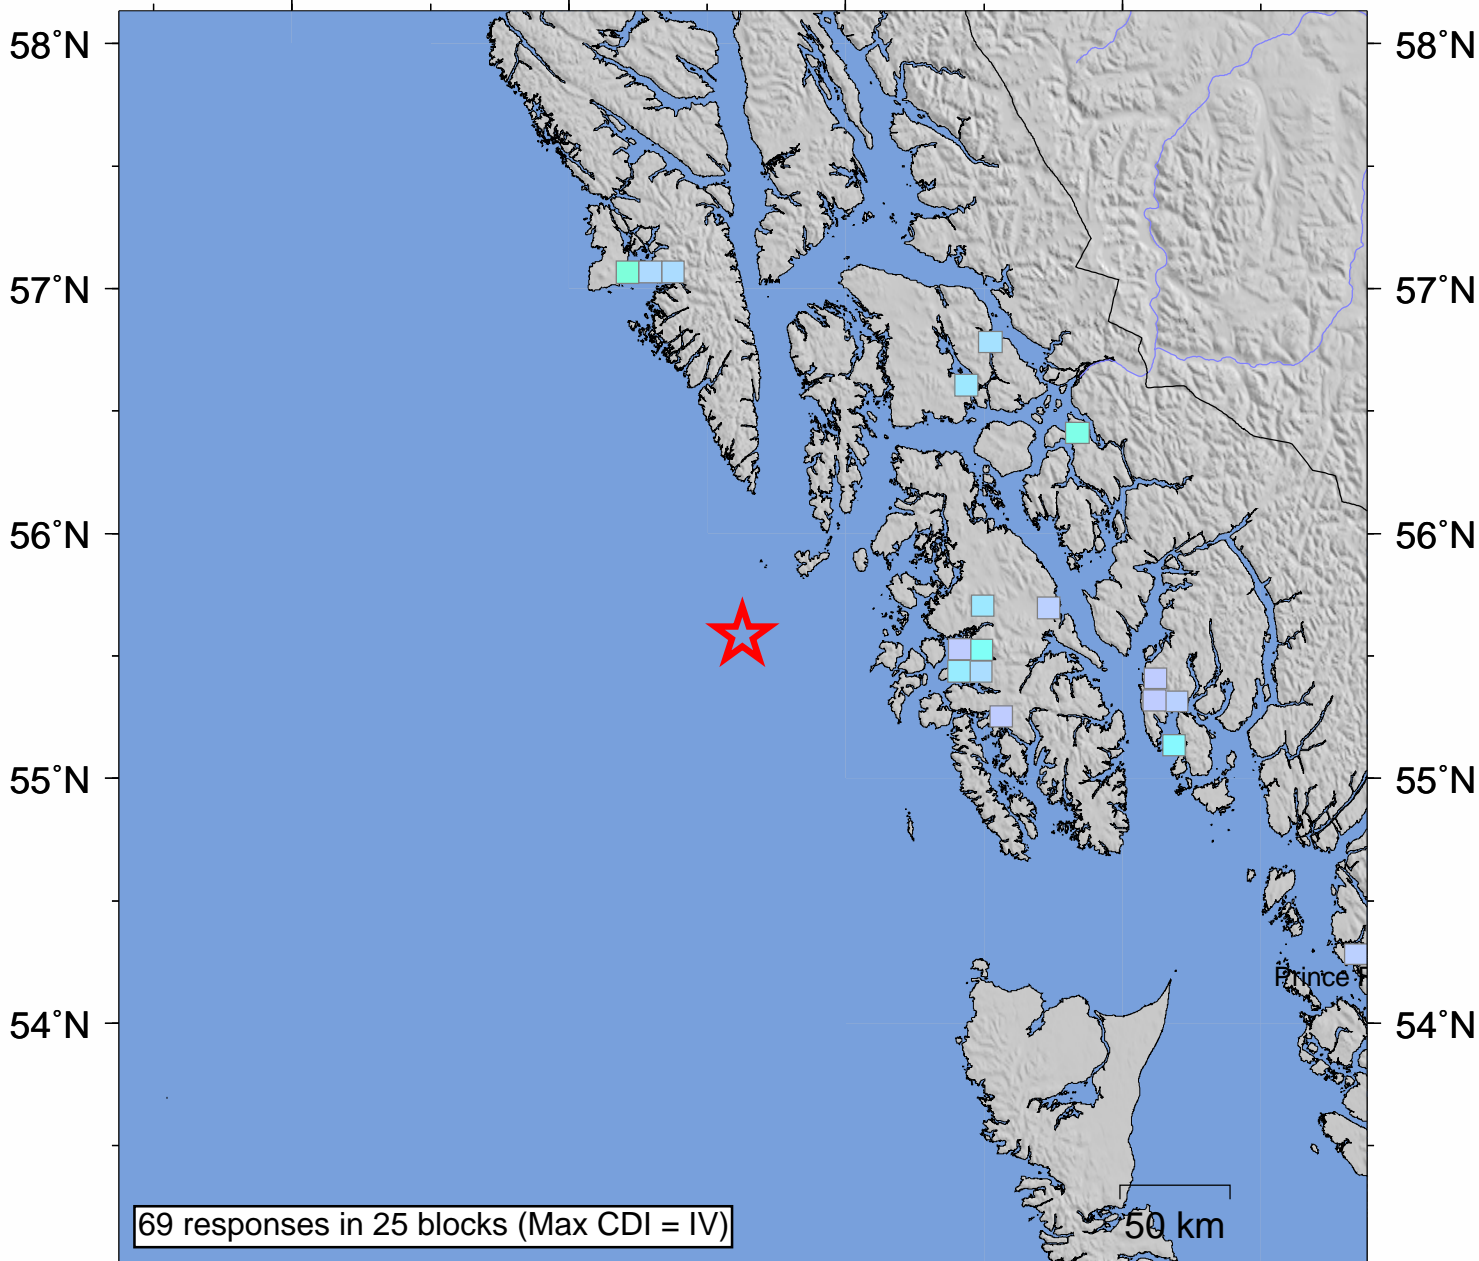

USGS Community Internet Intensity Map SOUTHEASTERN ALASKA

Jan 31 2013 12:53:43 AM local 55.584N 134.745W M5.9 Depth: 9 km ID:usc000ez52

	138°W	136°W	134°W	132°W						
INTENSITY	I	II-III	IV	V	VI	VII	VIII	IX	X+	
SHAKING	Not felt	Weak	Light	Moderate	Strong	Very strong	Severe	Violent	Extreme	
DAMAGE	none	none	none	Very light	Light	Moderate	Moderate/Heavy	Heavy	V. Heavy	