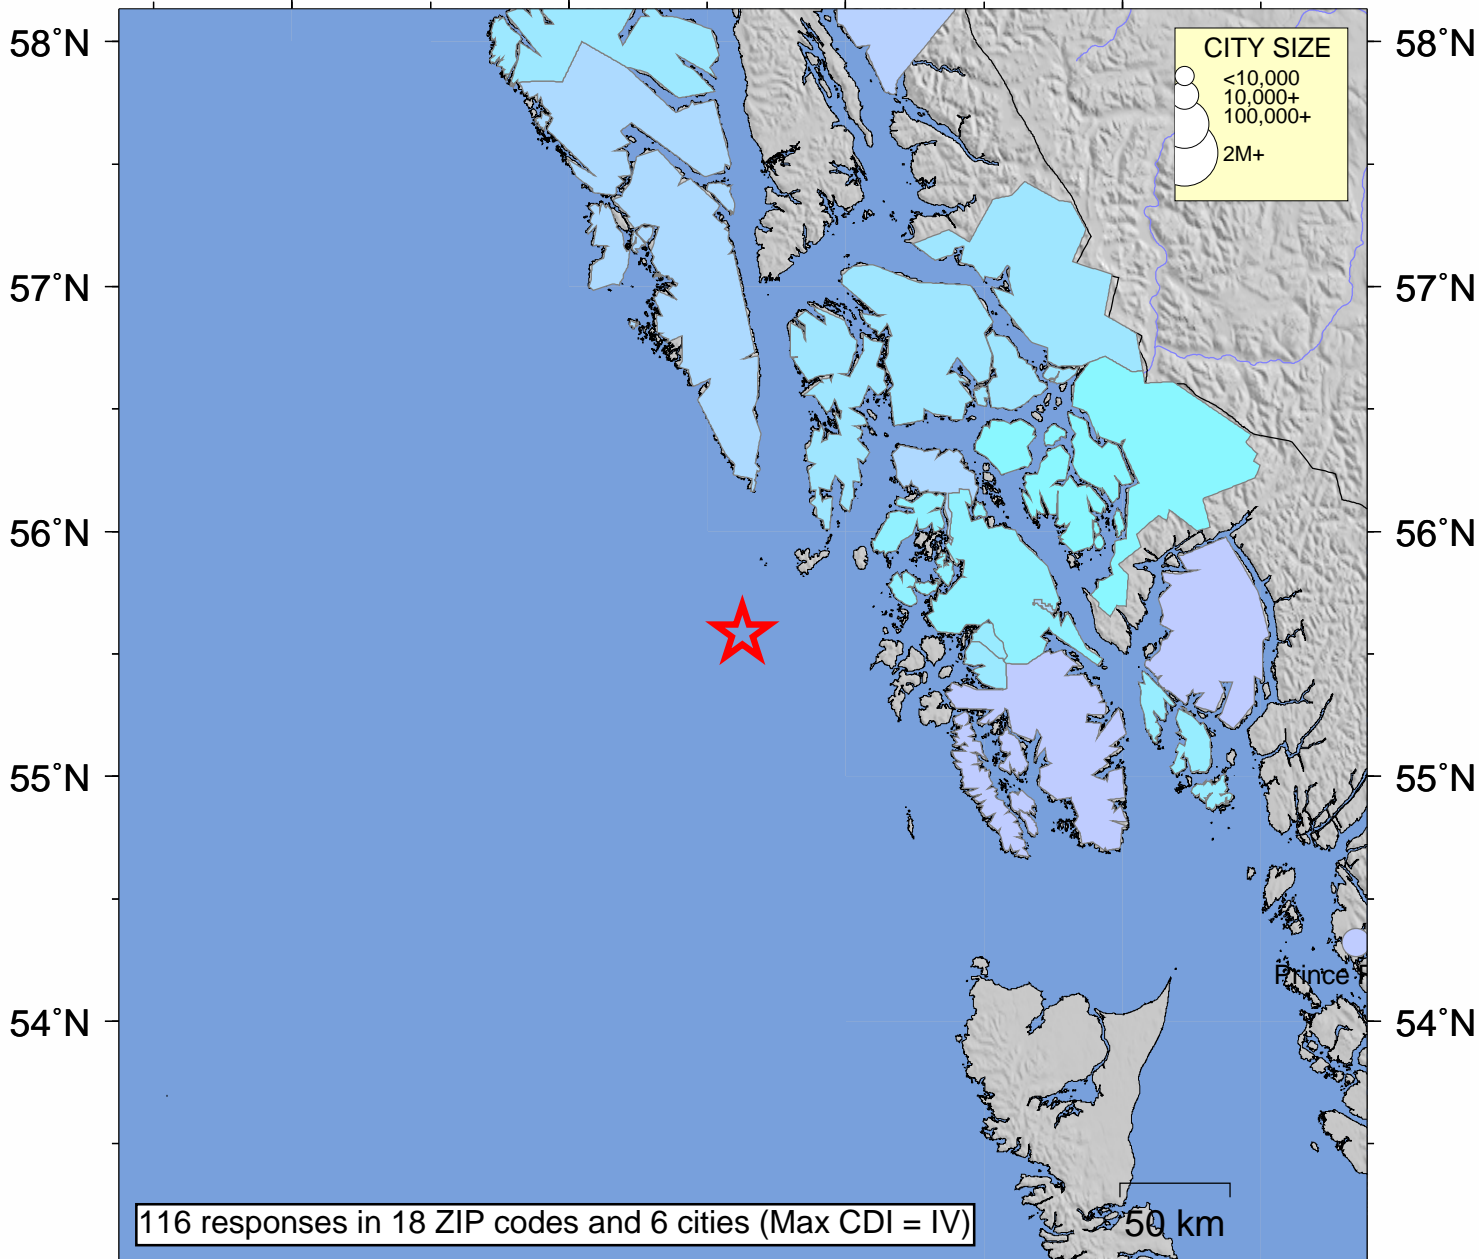

USGS Community Internet Intensity Map SOUTHEASTERN ALASKA

Jan 31 2013 12:53:43 AM local 55.584N 134.745W M5.9 Depth: 9 km ID:usc000ez52

116 responses in 18 ZIP codes and 6 cities (Max CDI = IV)

	138°W	136°W	134°W	132°W					
INTENSITY	I	II-III	IV	V	VI	VII	VIII	IX	X+
SHAKING	Not felt	Weak	Light	Moderate	Strong	Very strong	Severe	Violent	Extreme
DAMAGE	none	none	none	Very light	Light	Moderate	Moderate/Heavy	Heavy	V. Heavy