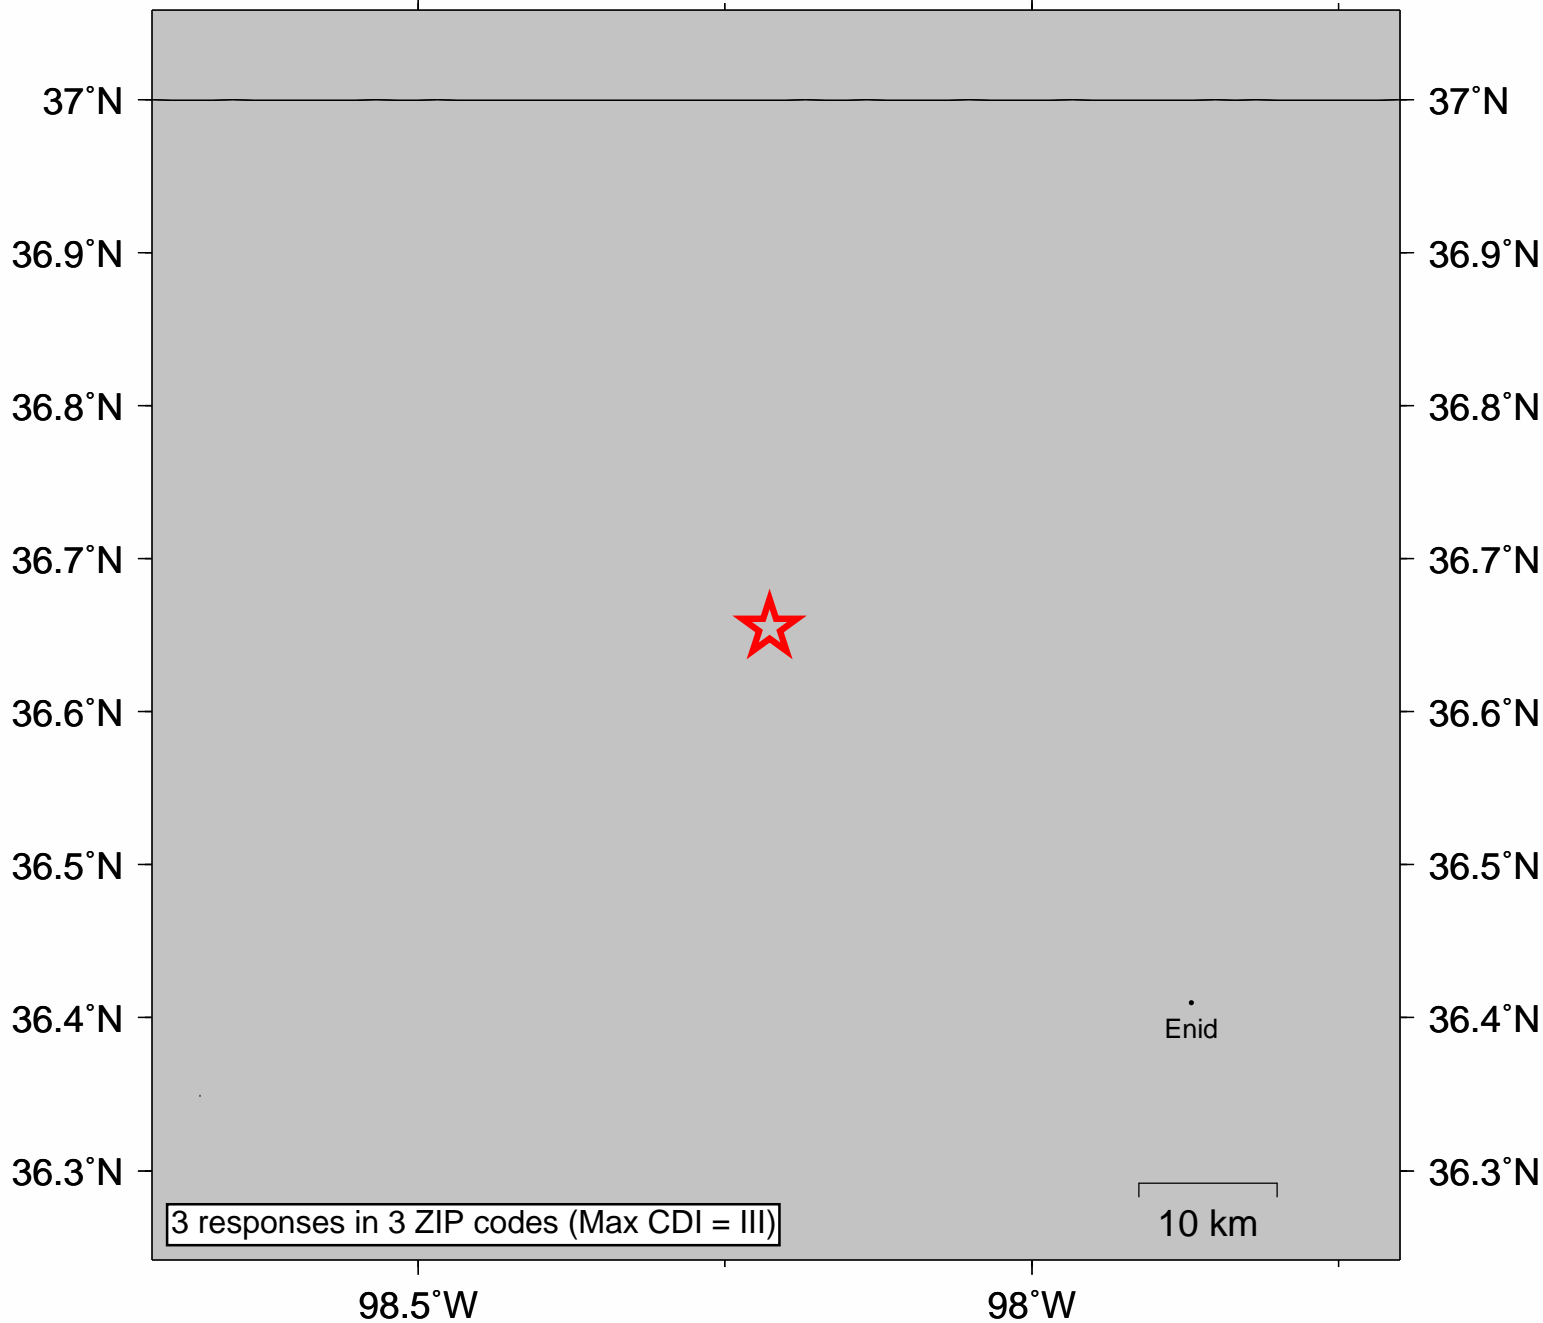

USGS Community Internet Intensity Map OKLAHOMA

Jul 22 2014 12:50:29 PM local 36.6548N 98.2137W M2.6 Depth: 4 km ID:usb000rw7I

INTENSITY	I	II-III	IV	V	VI	VII	VIII	IX	X+
SHAKING	Not felt	Weak	Light	Moderate	Strong	Very strong	Severe	Violent	Extreme
DAMAGE	none	none	none	Very light	Light	Moderate	Moderate/Heavy	Heavy	V. Heavy