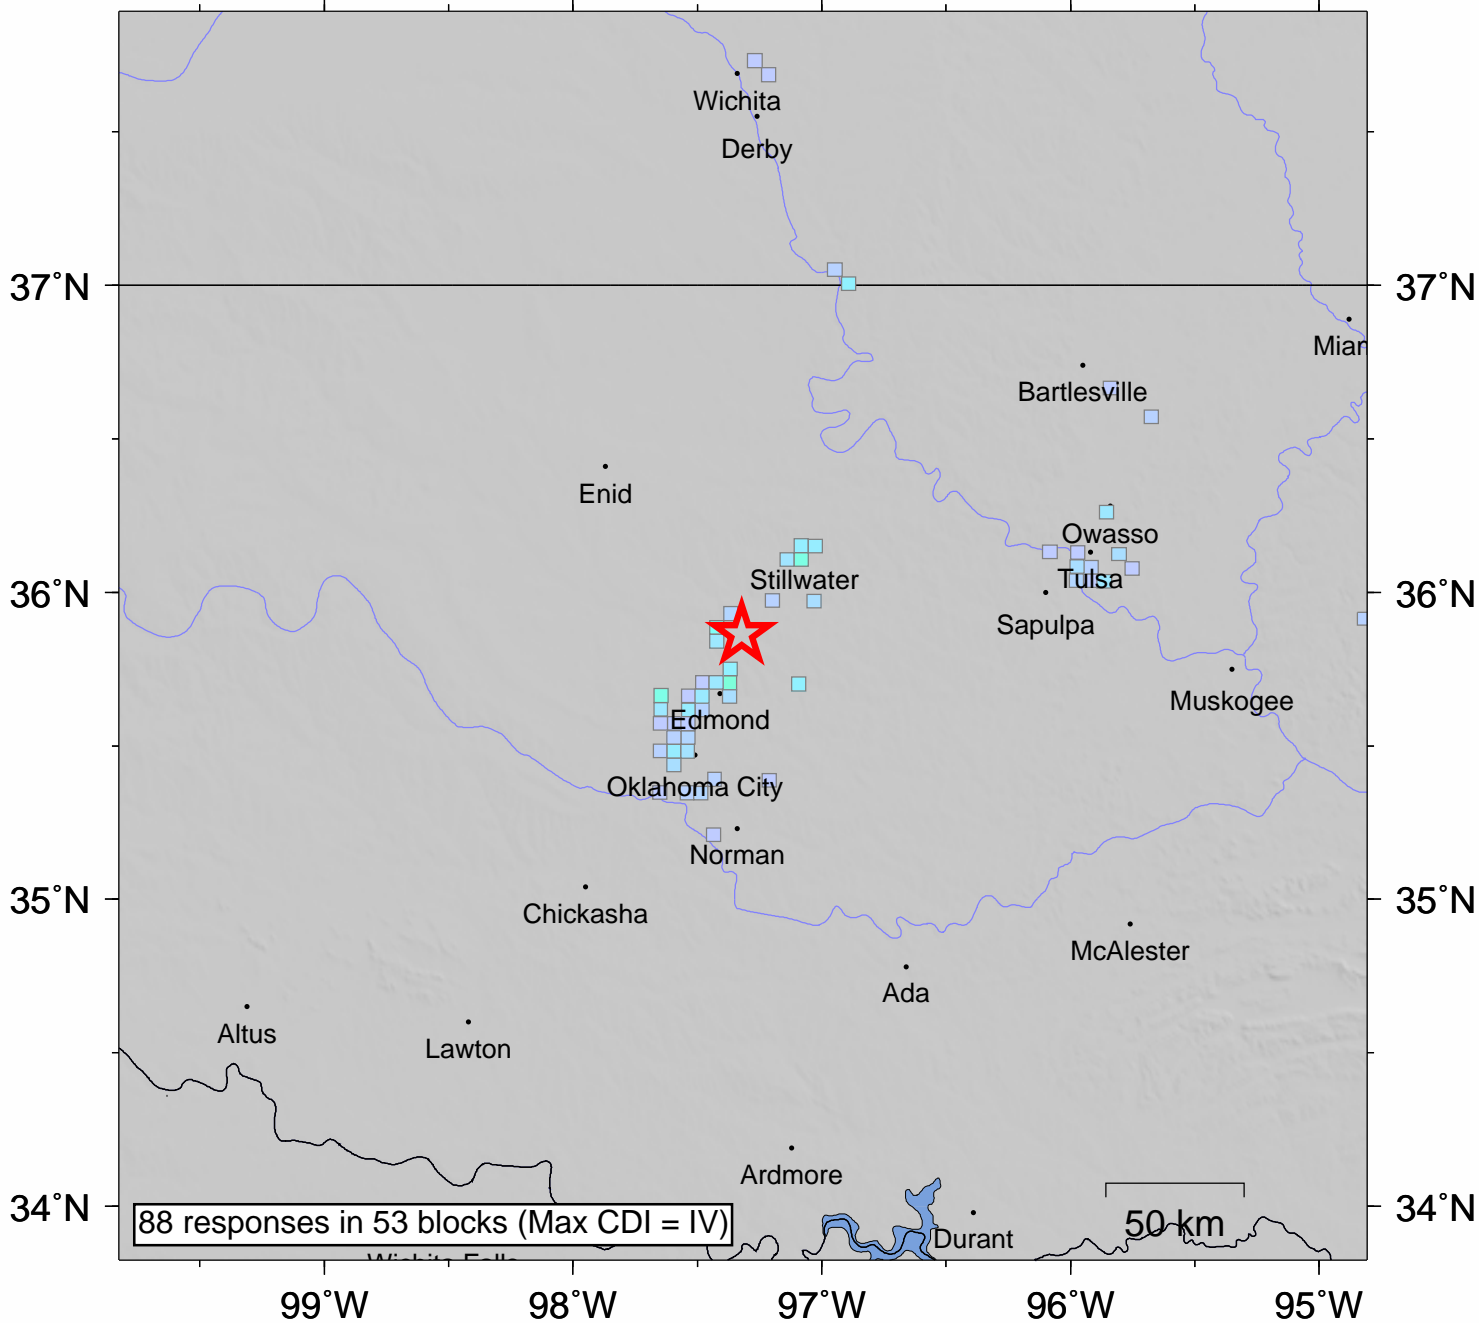

USGS Community Internet Intensity Map OKLAHOMA

Jul 12 2014 12:11:46 PM local 35.8637N 97.321W M4.0 Depth: 4 km ID:usb000rsdy

INTENSITY	I	II-III	IV	V	VI	VII	VIII	IX	X+
SHAKING	Not felt	Weak	Light	Moderate	Strong	Very strong	Severe	Violent	Extreme
DAMAGE	none	none	none	Very light	Light	Moderate	Moderate/Heavy	Heavy	V. Heavy