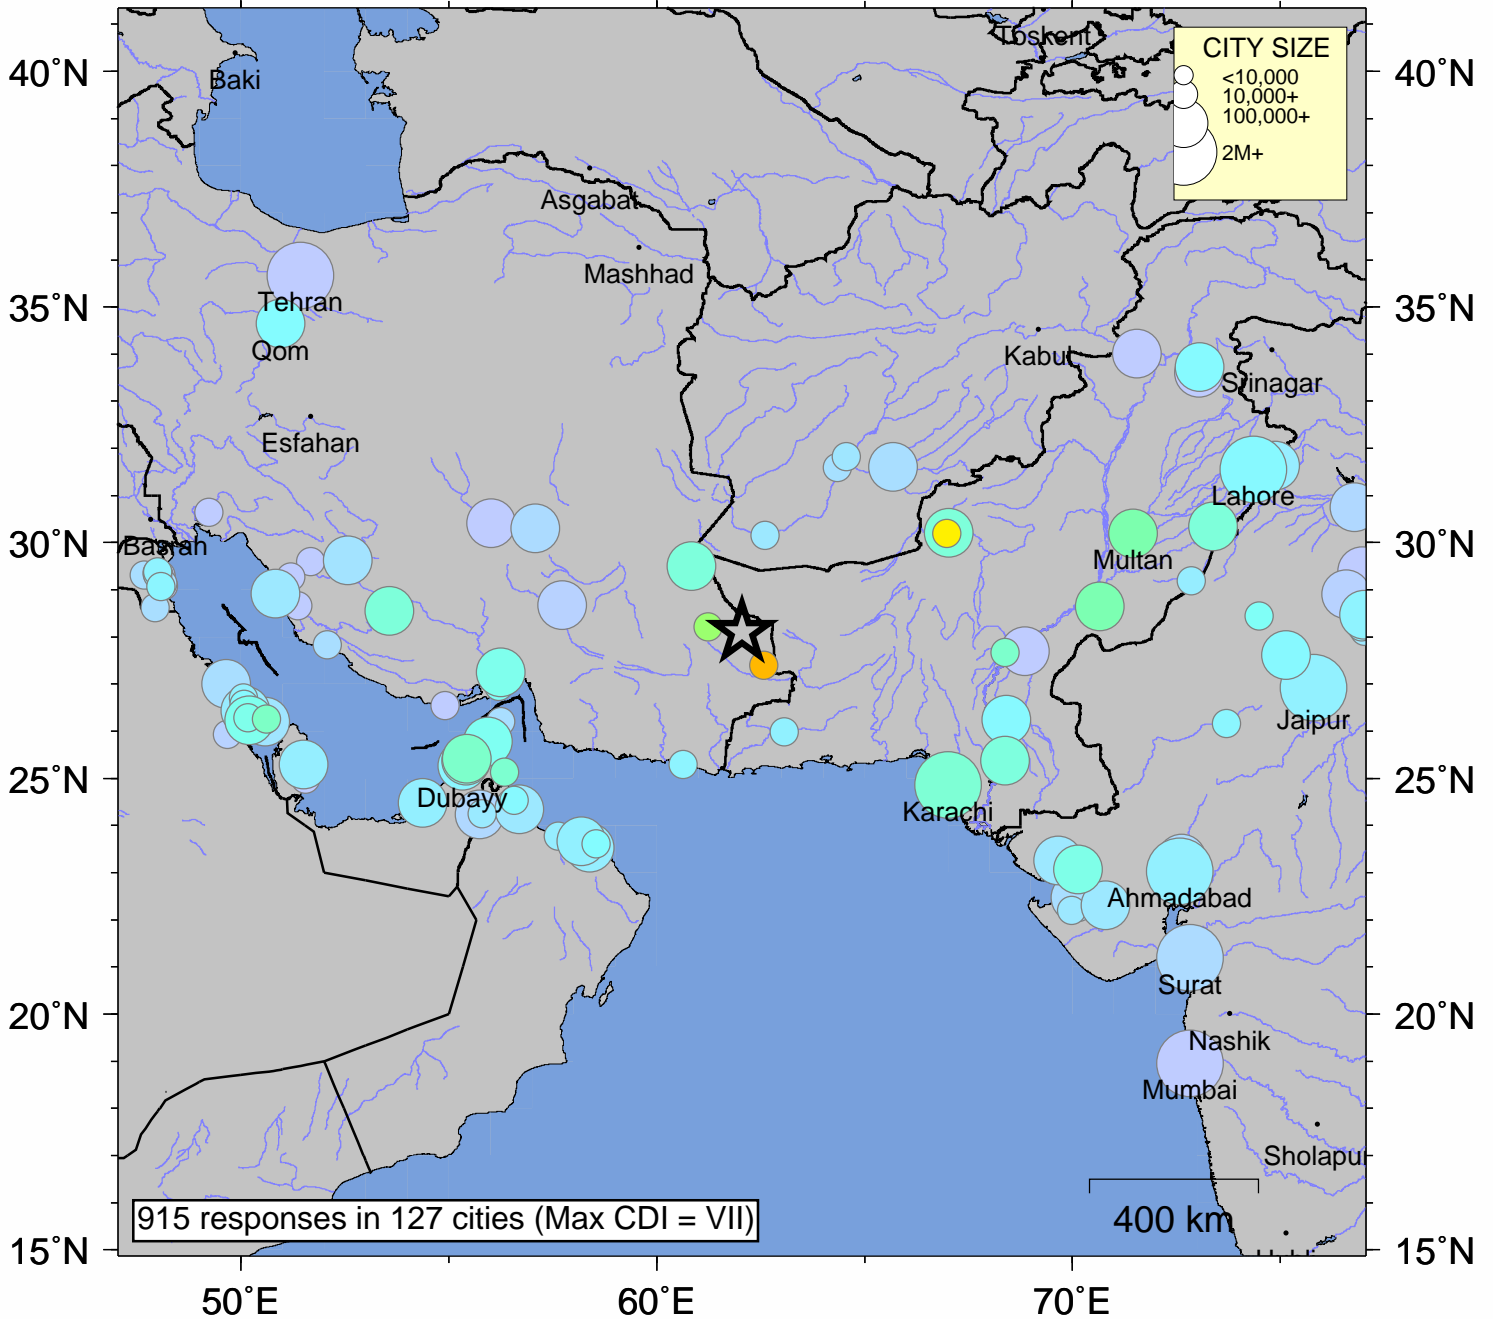

USGS Community Internet Intensity Map IRAN-PAKISTAN BORDER REGION

Apr 16 2013 03:44:20 PM local 28.107N 62.053E M7.7 Depth: 82 km ID:usb000g7x7

INTENSITY	I	II-III	IV	V	VI	VII	VIII	IX	X+
SHAKING	Not felt	Weak	Light	Moderate	Strong	Very strong	Severe	Violent	Extreme
DAMAGE	none	none	none	Very light	Light	Moderate	Moderate/Heavy	Heavy	V. Heavy