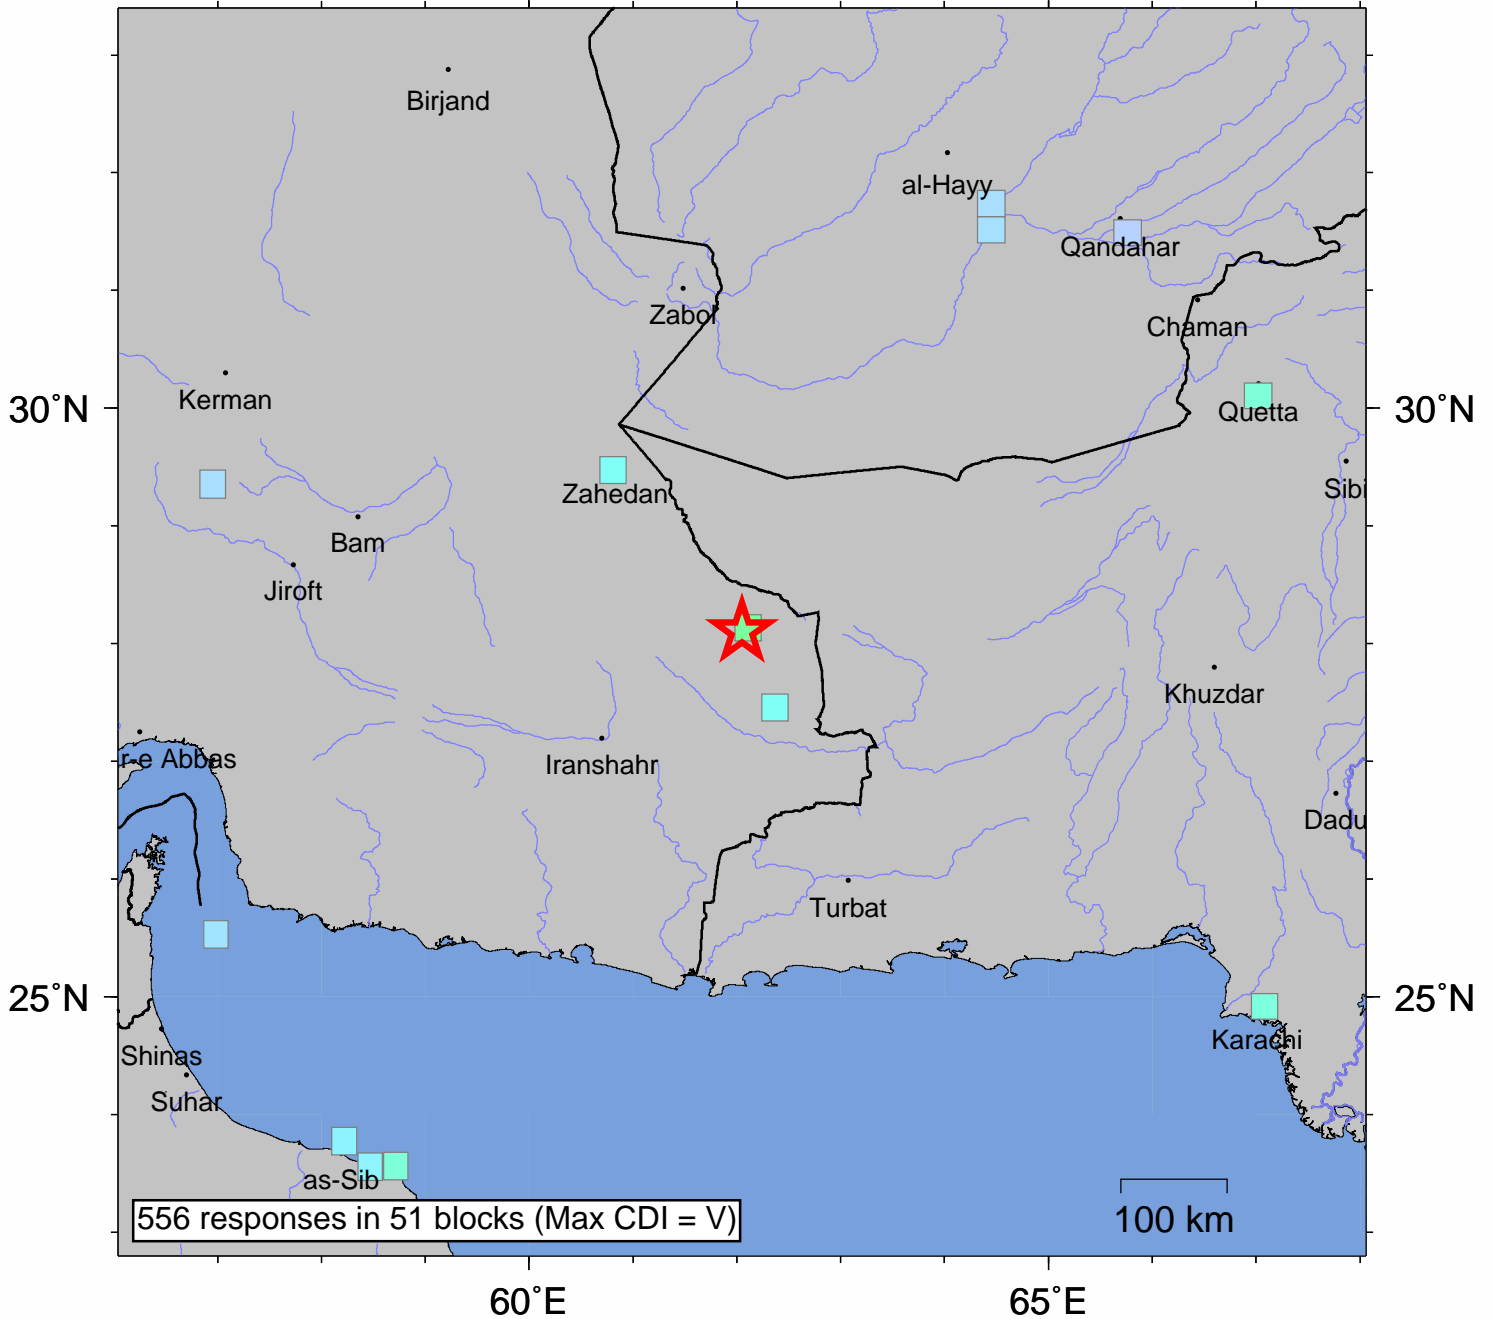

USGS Community Internet Intensity Map IRAN-PAKISTAN BORDER REGION

Apr 16 2013 03:44:20 PM local 28.107N 62.053E M7.7 Depth: 82 km ID:usb000g7x7

556 responses in 51 blocks (Max CDI = V)

100 km

INTENSITY	I	II-III	IV	V	VI	VII	VIII	IX	X+
SHAKING	Not felt	Weak	Light	Moderate	Strong	Very strong	Severe	Violent	Extreme
DAMAGE	none	none	none	Very light	Light	Moderate	Moderate/Heavy	Heavy	V. Heavy