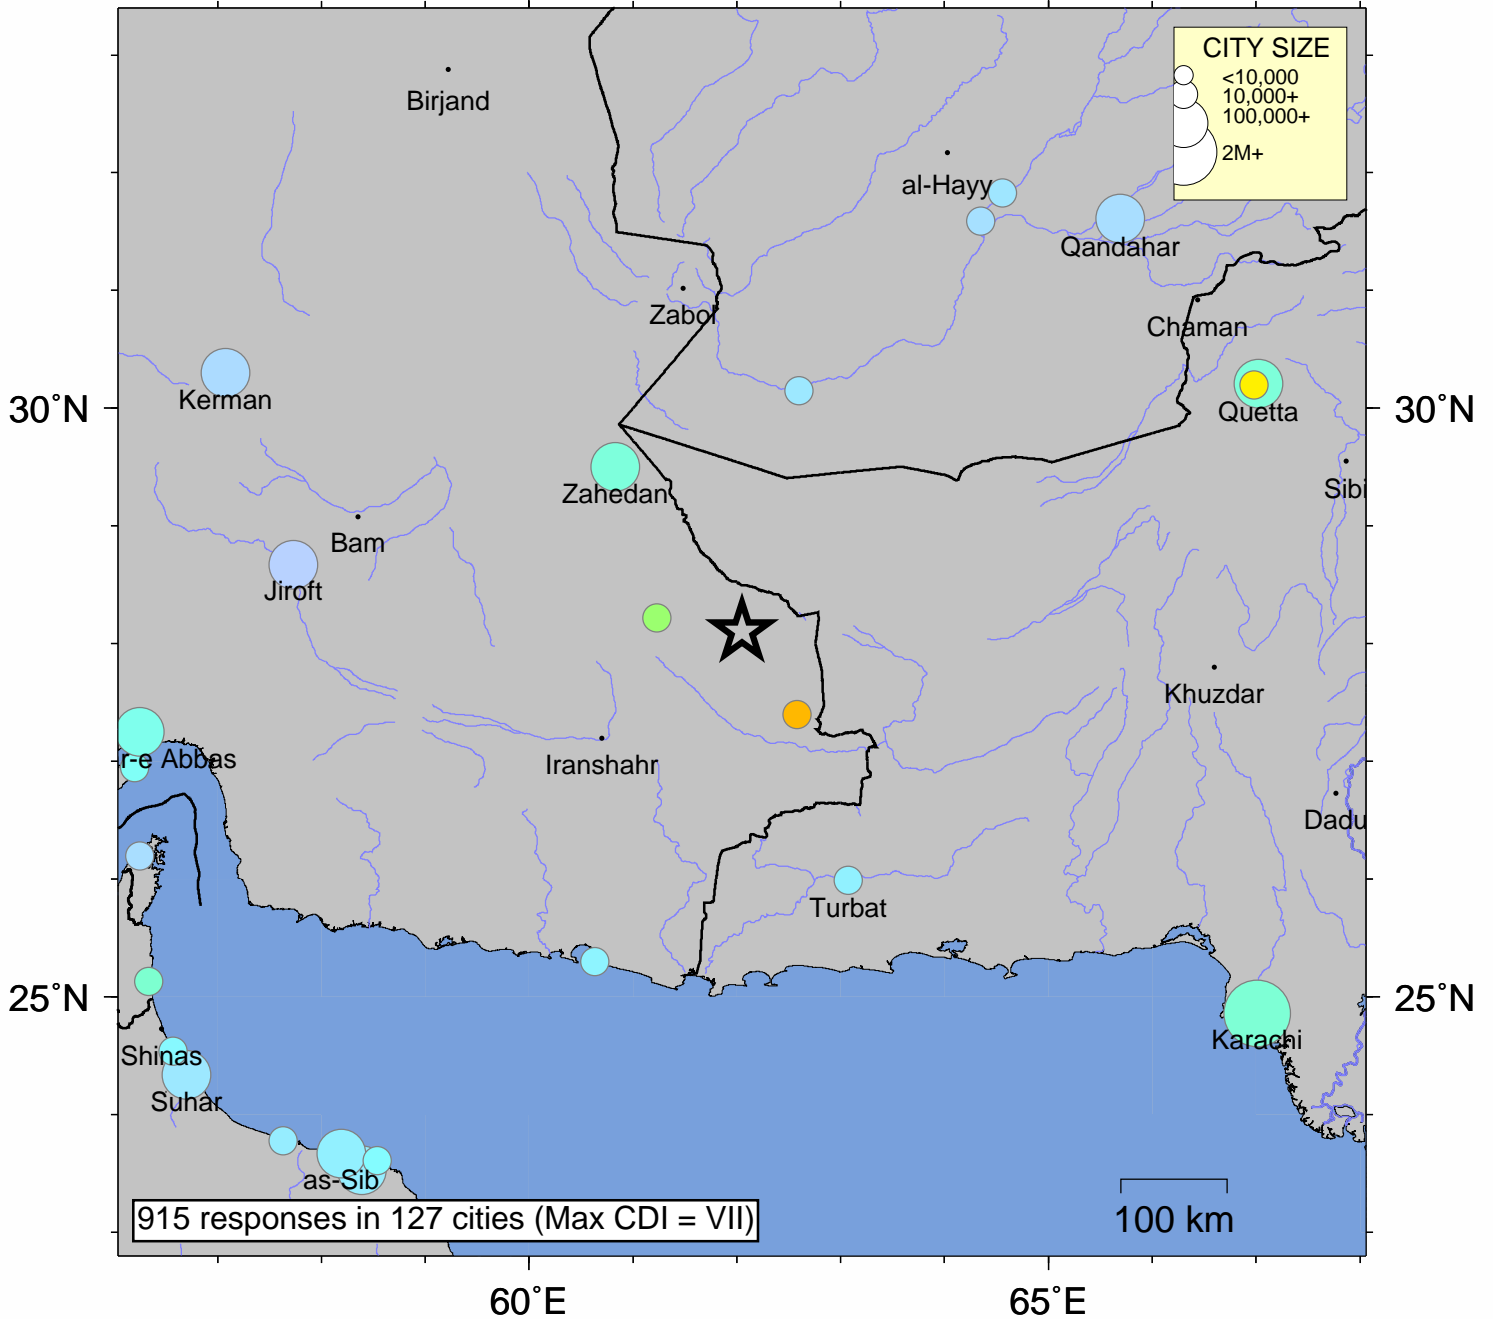

# USGS Community Internet Intensity Map IRAN-PAKISTAN BORDER REGION

Apr 16 2013 03:44:20 PM local 28.107N 62.053E M7.7 Depth: 82 km ID:usb000g7x7

| INTENSITY | I        | II-III | IV    | V          | VI     | VII         | VIII           | IX      | X+       |
|-----------|----------|--------|-------|------------|--------|-------------|----------------|---------|----------|
| SHAKING   | Not felt | Weak   | Light | Moderate   | Strong | Very strong | Severe         | Violent | Extreme  |
| DAMAGE    | none     | none   | none  | Very light | Light  | Moderate    | Moderate/Heavy | Heavy   | V. Heavy |