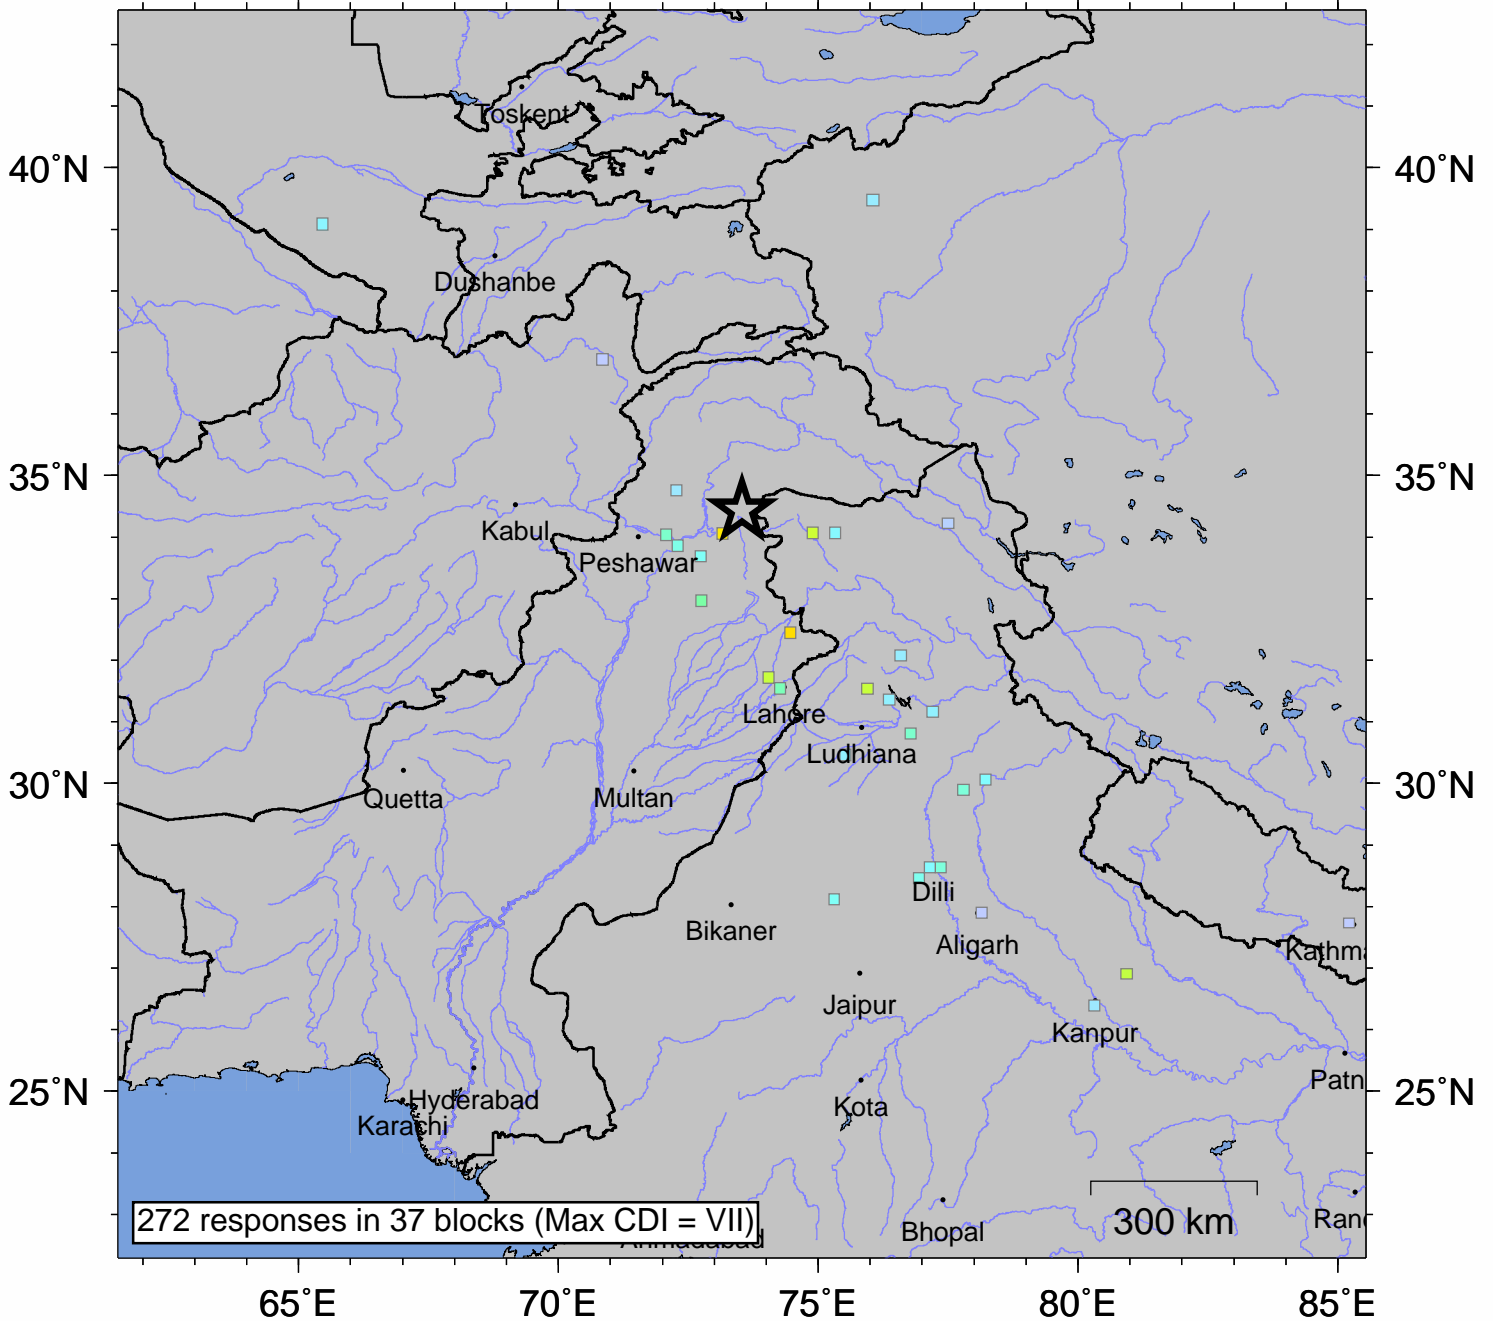

USGS Community Internet Intensity Map PAKISTAN

Oct 8 2005 08:50:39 UTC+5 34.432N 73.537E M7.6 Depth: 30 km ID:us2005dyae

INTENSITY	I	II-III	IV	V	VI	VII	VIII	IX	X+
SHAKING	Not felt	Weak	Light	Moderate	Strong	Very strong	Severe	Violent	Extreme
DAMAGE	none	none	none	Very light	Light	Moderate	Moderate/Heavy	Heavy	V. Heavy