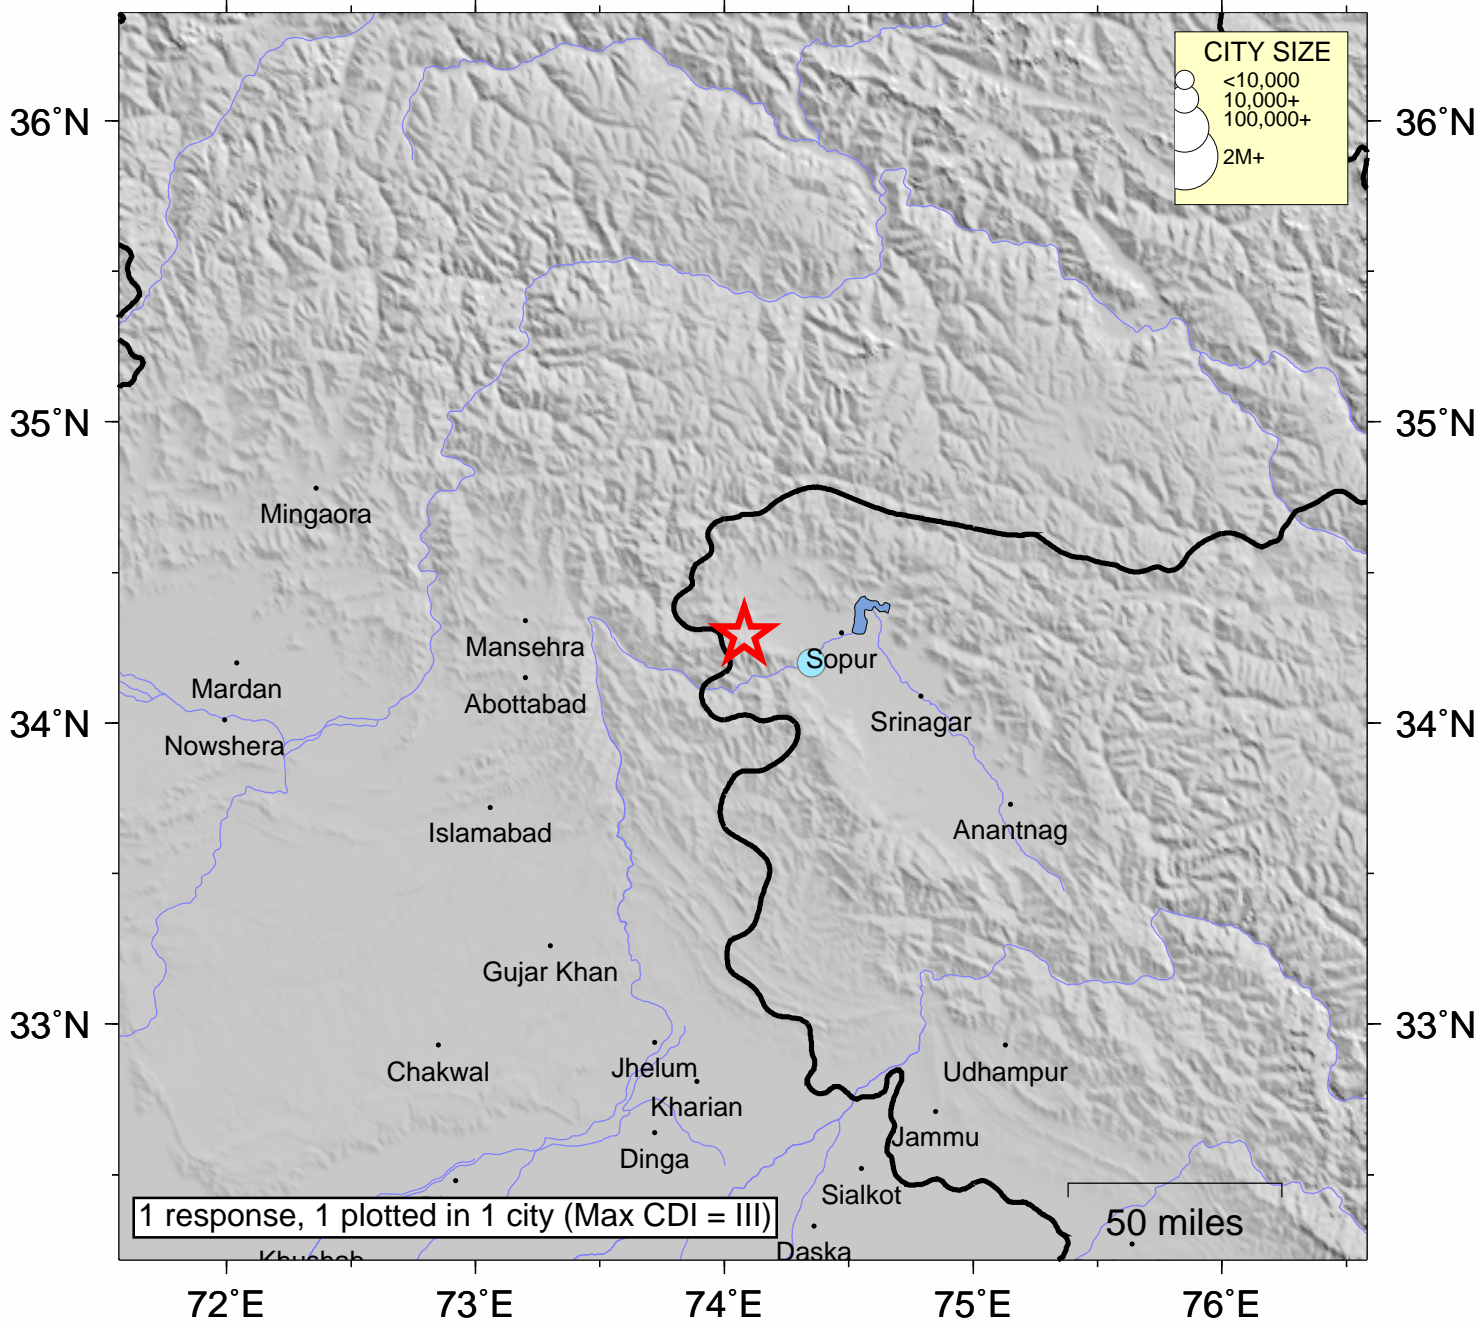

USGS Community Internet Intensity Map SOUTHWESTERN KASHMIR

Jul 21 2018 02:49:36 PM local 34.2911N 74.0789E M4.5 Depth: 40 km ID:us2000gakd

SHAKING	<i>Not felt</i>	<i>Weak</i>	<i>Light</i>	<i>Moderate</i>	<i>Strong</i>	Very strong	Severe	Violent	Extreme
DAMAGE	none	none	none	Very light	<i>Light</i>	<i>Moderate</i>	<i>Moderate/Heavy</i>	<i>Heavy</i>	<i>Very Heavy</i>
INTENSITY	I	II-III	IV	V	VI	VII	VIII	IX	X+