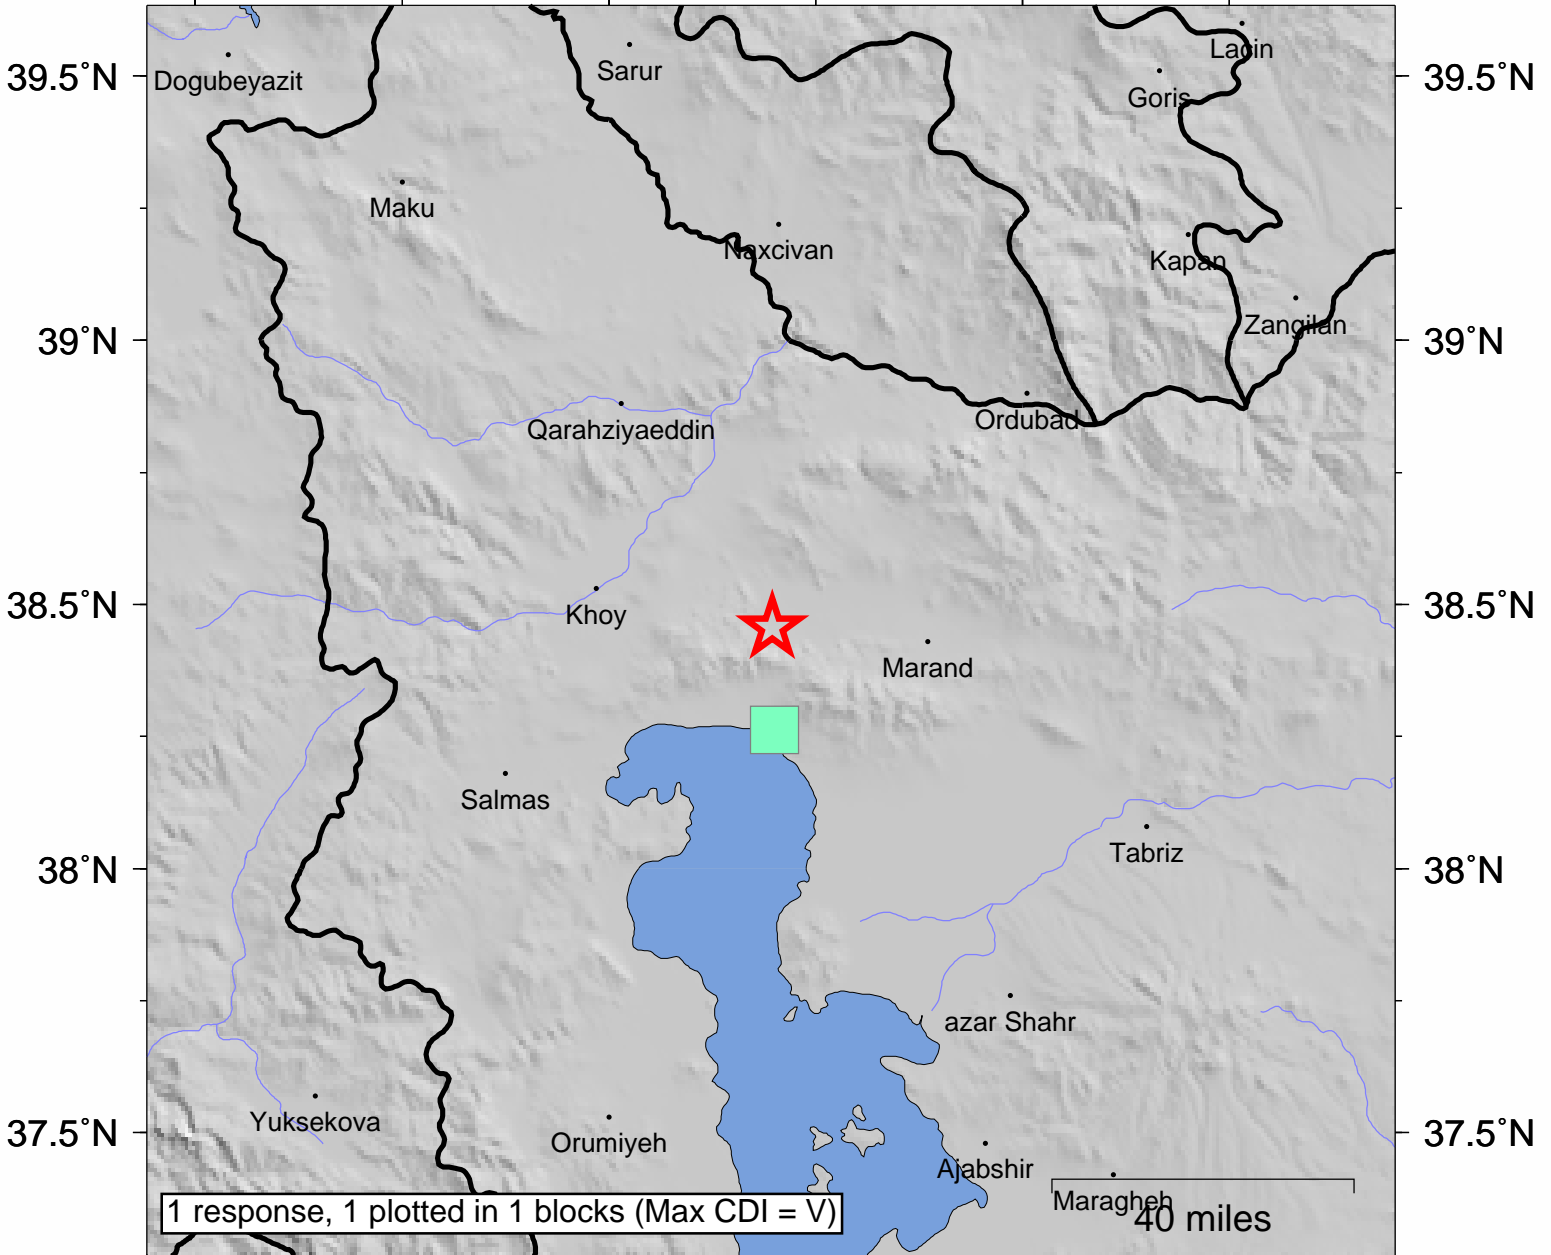

USGS Community Internet Intensity Map NORTHWESTERN IRAN

Apr 16 2018 03:32:09 AM local 38.4558N 45.3941E M3.5 Depth: 10 km ID:us2000e0rz

1 response, 1 plotted in 1 blocks (Max CDI = V)

	44°E	45°E				46°E				
SHAKING	<i>Not felt</i>	<i>Weak</i>	<i>Light</i>	<i>Moderate</i>	<i>Strong</i>	Very strong	Severe	Violent	Extreme	
DAMAGE	none	none	none	Very light	<i>Light</i>	<i>Moderate</i>	<i>Moderate/Heavy</i>	<i>Heavy</i>	<i>Very Heavy</i>	
INTENSITY	I	II-III	IV	V	VI	VII	VIII	IX	X+	