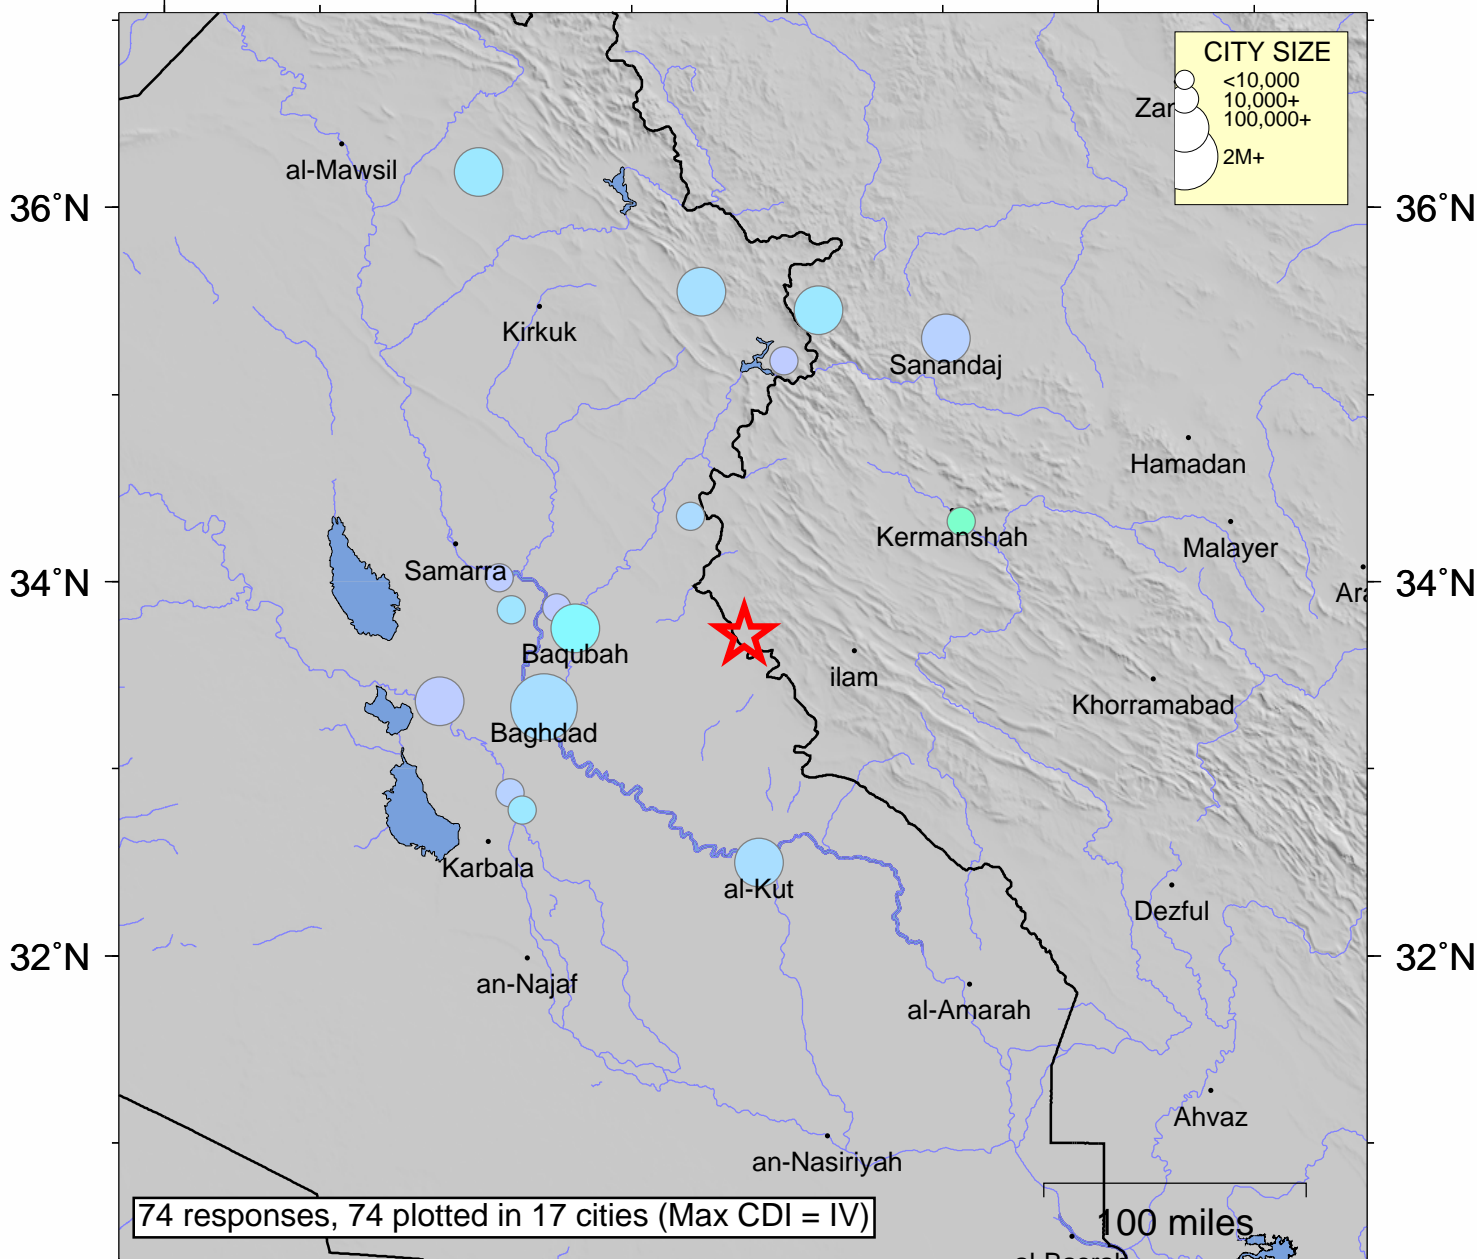

USGS Community Internet Intensity Map IRAN-IRAQ BORDER REGION

Jan 11 2018 09:59:30 AM local 33.7131N 45.7239E M5.5 Depth: 10 km ID:us2000ci3s

SHAKING	Not felt	Weak	Light	Moderate	Strong	Very strong	Severe	Violent	Extreme
DAMAGE	none	none	none	Very light	Light	Moderate	Moderate/Heavy	Heavy	Very Heavy
INTENSITY	I	II-III	IV	V	VI	VII	VIII	IX	X+