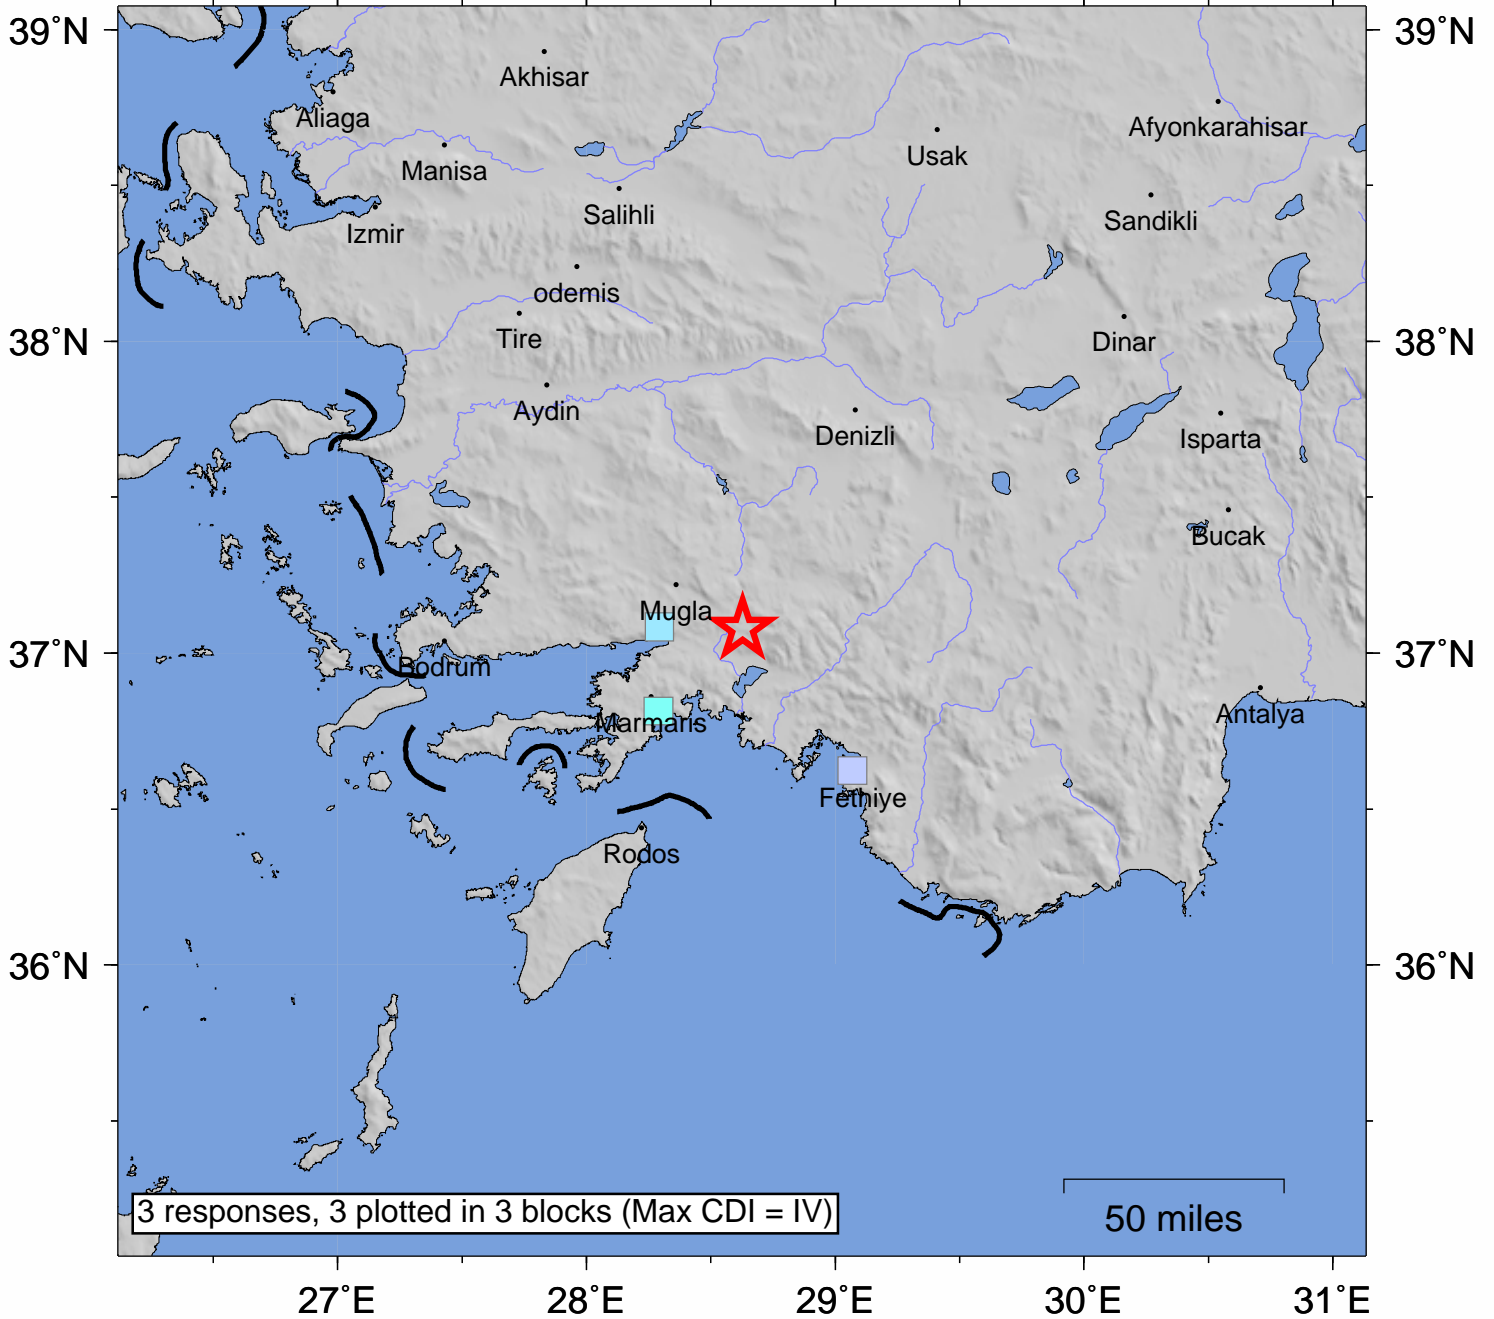

USGS Community Internet Intensity Map WESTERN TURKEY

Nov 24 2017 11:49:15 PM local 37.0772N 28.6266E M5.2 Depth: 6 km ID:us2000bu6g

3 responses, 3 plotted in 3 blocks (Max CDI = IV)

50 miles

SHAKING	Not felt	Weak	Light	Moderate	Strong	Very strong	Severe	Violent	Extreme
DAMAGE	none	none	none	Very light	Light	Moderate	Moderate/Heavy	Heavy	Very Heavy
INTENSITY	I	II-III	IV	V	VI	VII	VIII	IX	X+