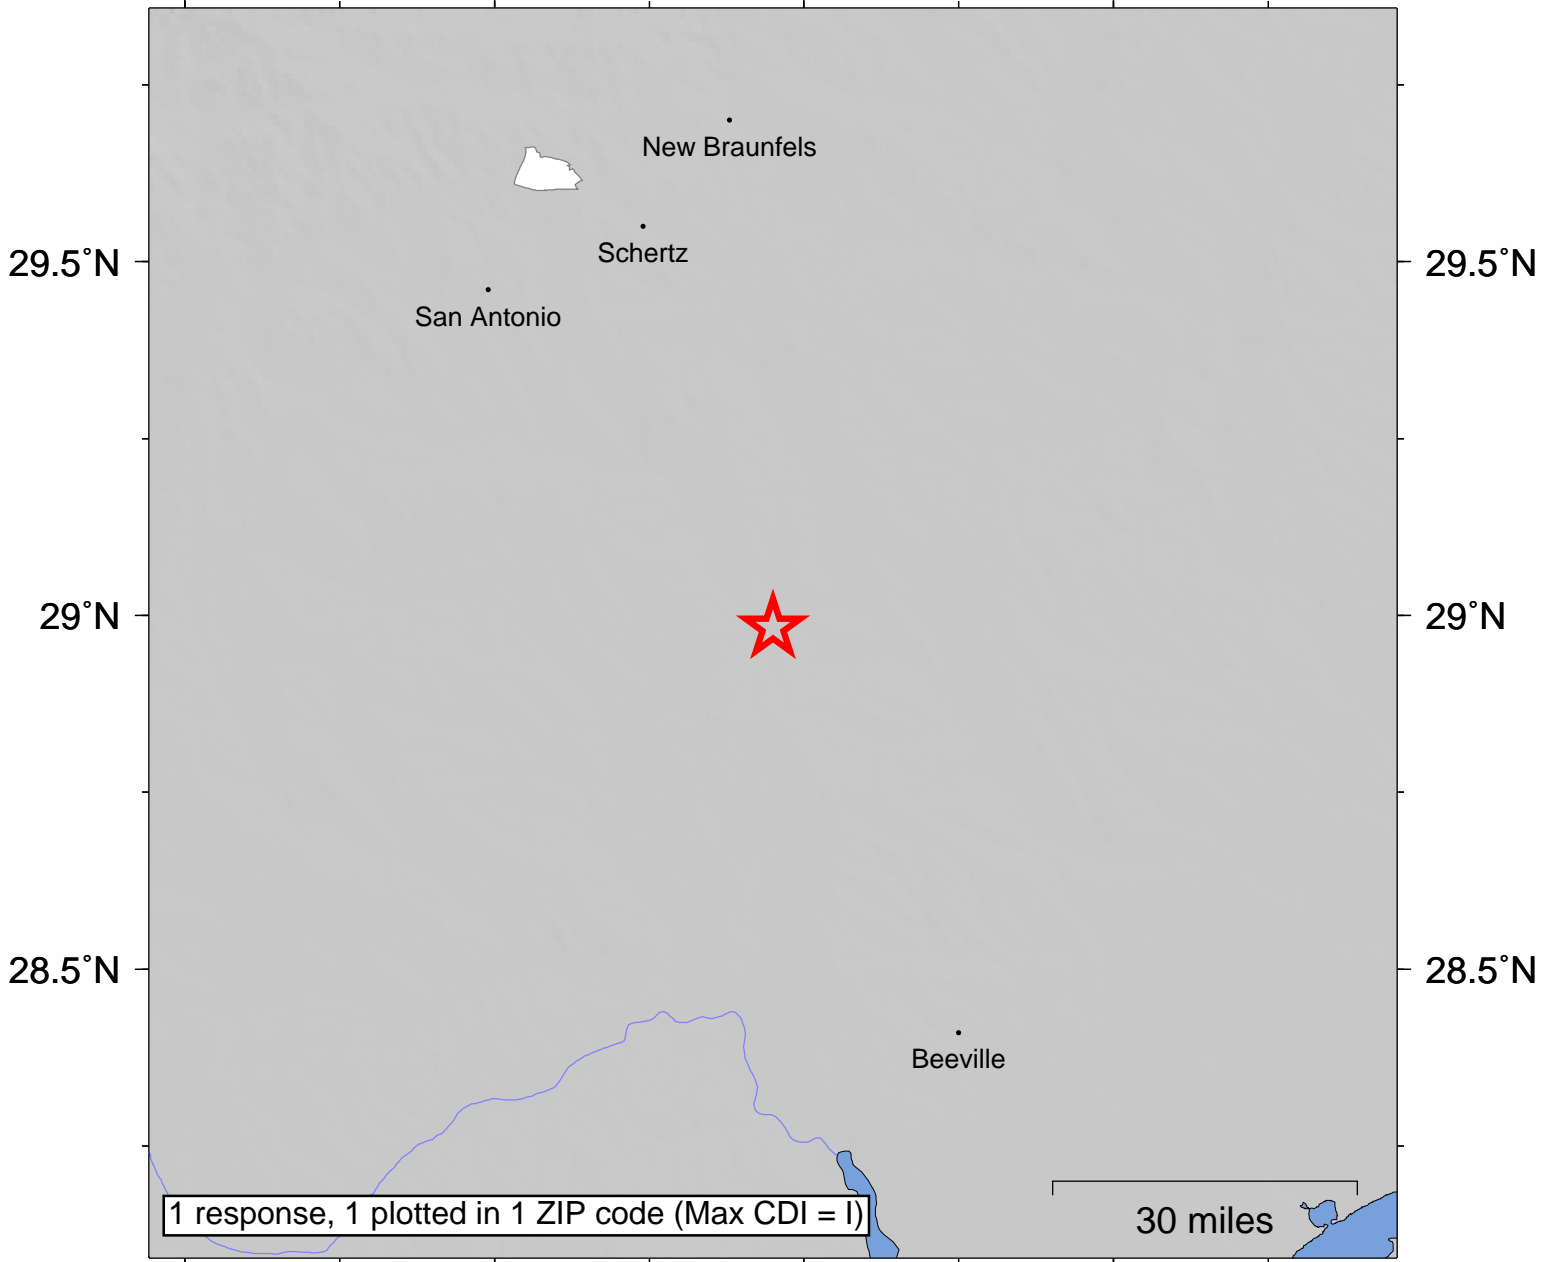

USGS Community Internet Intensity Map SOUTHERN TEXAS

Nov 14 2017 03:24:12 PM UTC 28.983N 98.0504W M2.8 Depth: 5 km ID:us2000bnav

	99°W	98.5°W	98°W	97.5°W					
SHAKING	<i>Not felt</i>	<i>Weak</i>	<i>Light</i>	<i>Moderate</i>	<i>Strong</i>	Very strong	Severe	Violent	Extreme
DAMAGE	none	none	none	Very light	<i>Light</i>	<i>Moderate</i>	<i>Moderate/Heavy</i>	<i>Heavy</i>	<i>Very Heavy</i>
INTENSITY	I	II-III	IV	V	VI	VII	VIII	IX	X+