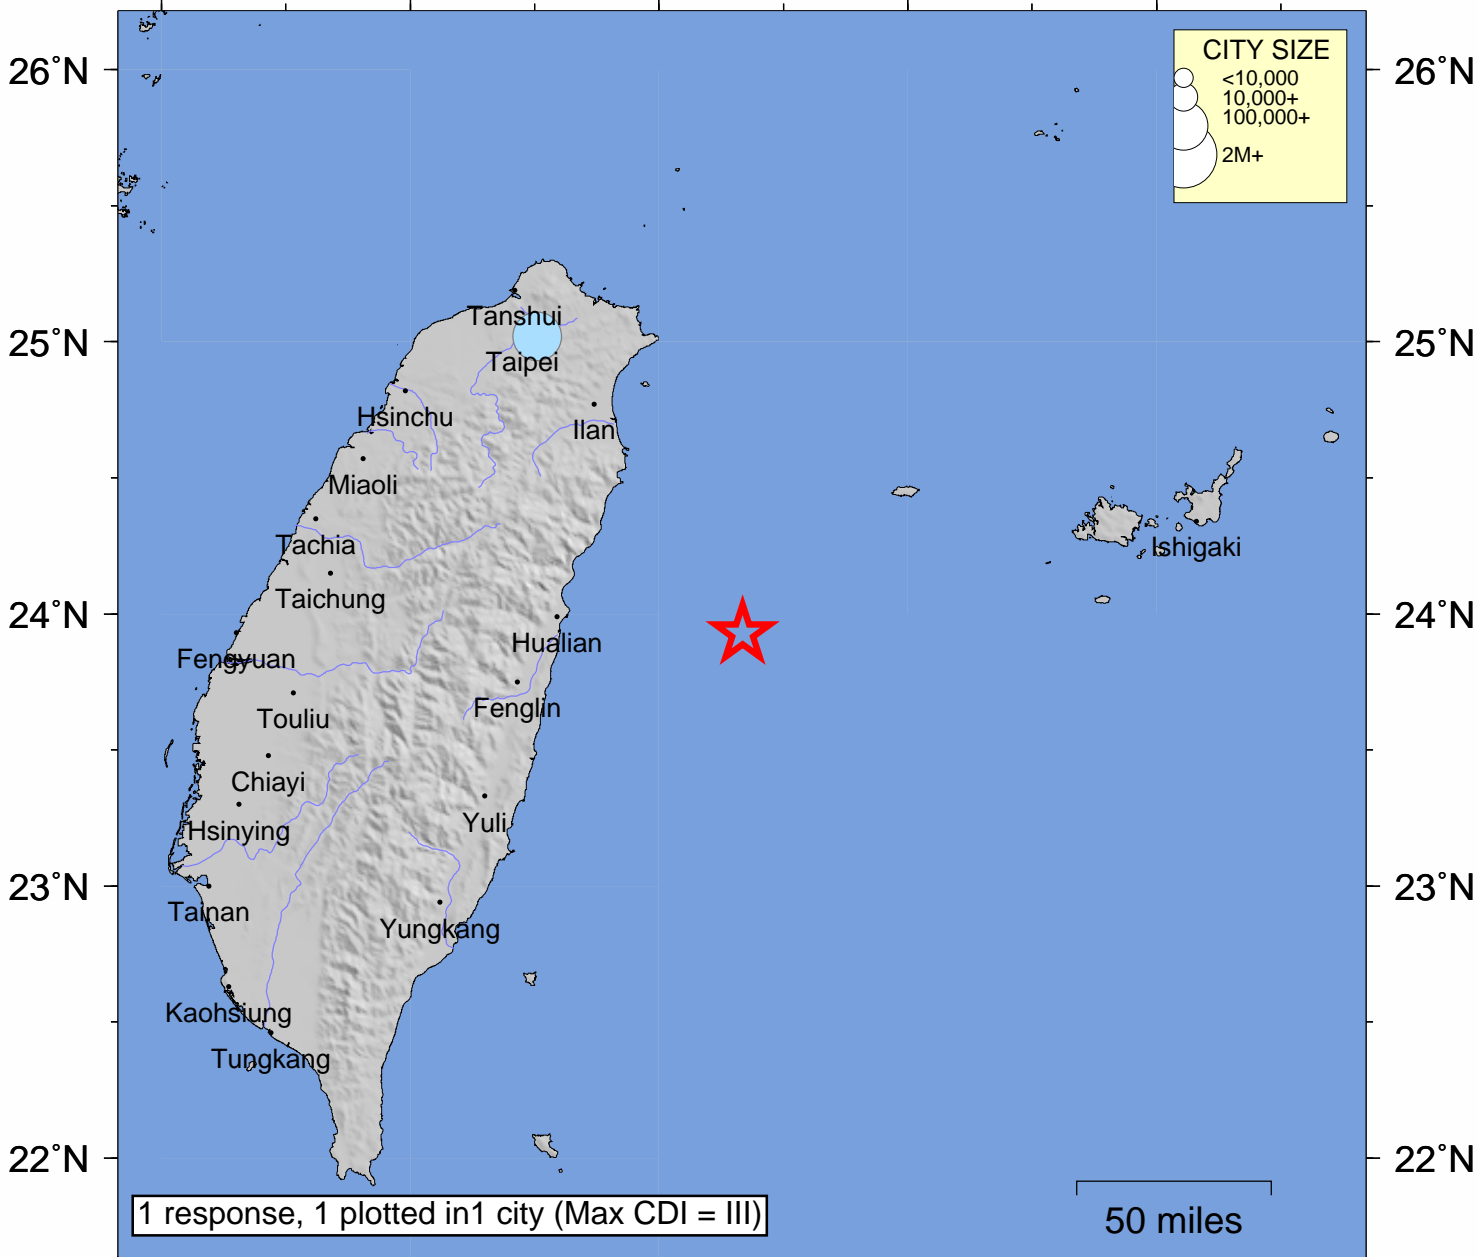

# USGS Community Internet Intensity Map TAIWAN REGION

Sep 24 2017 01:49:44 PM local 23.9283N 122.3348E M4.6 Depth: 21 km ID:us2000atud

SHAKING	Not felt	Weak	Light	Moderate	Strong	Very strong	Severe	Violent	Extreme
DAMAGE	none	none	none	Very light	Light	Moderate	Moderate/Heavy	Heavy	Very Heavy
INTENSITY	I	II-III	IV	V	VI	VII	VIII	IX	X+