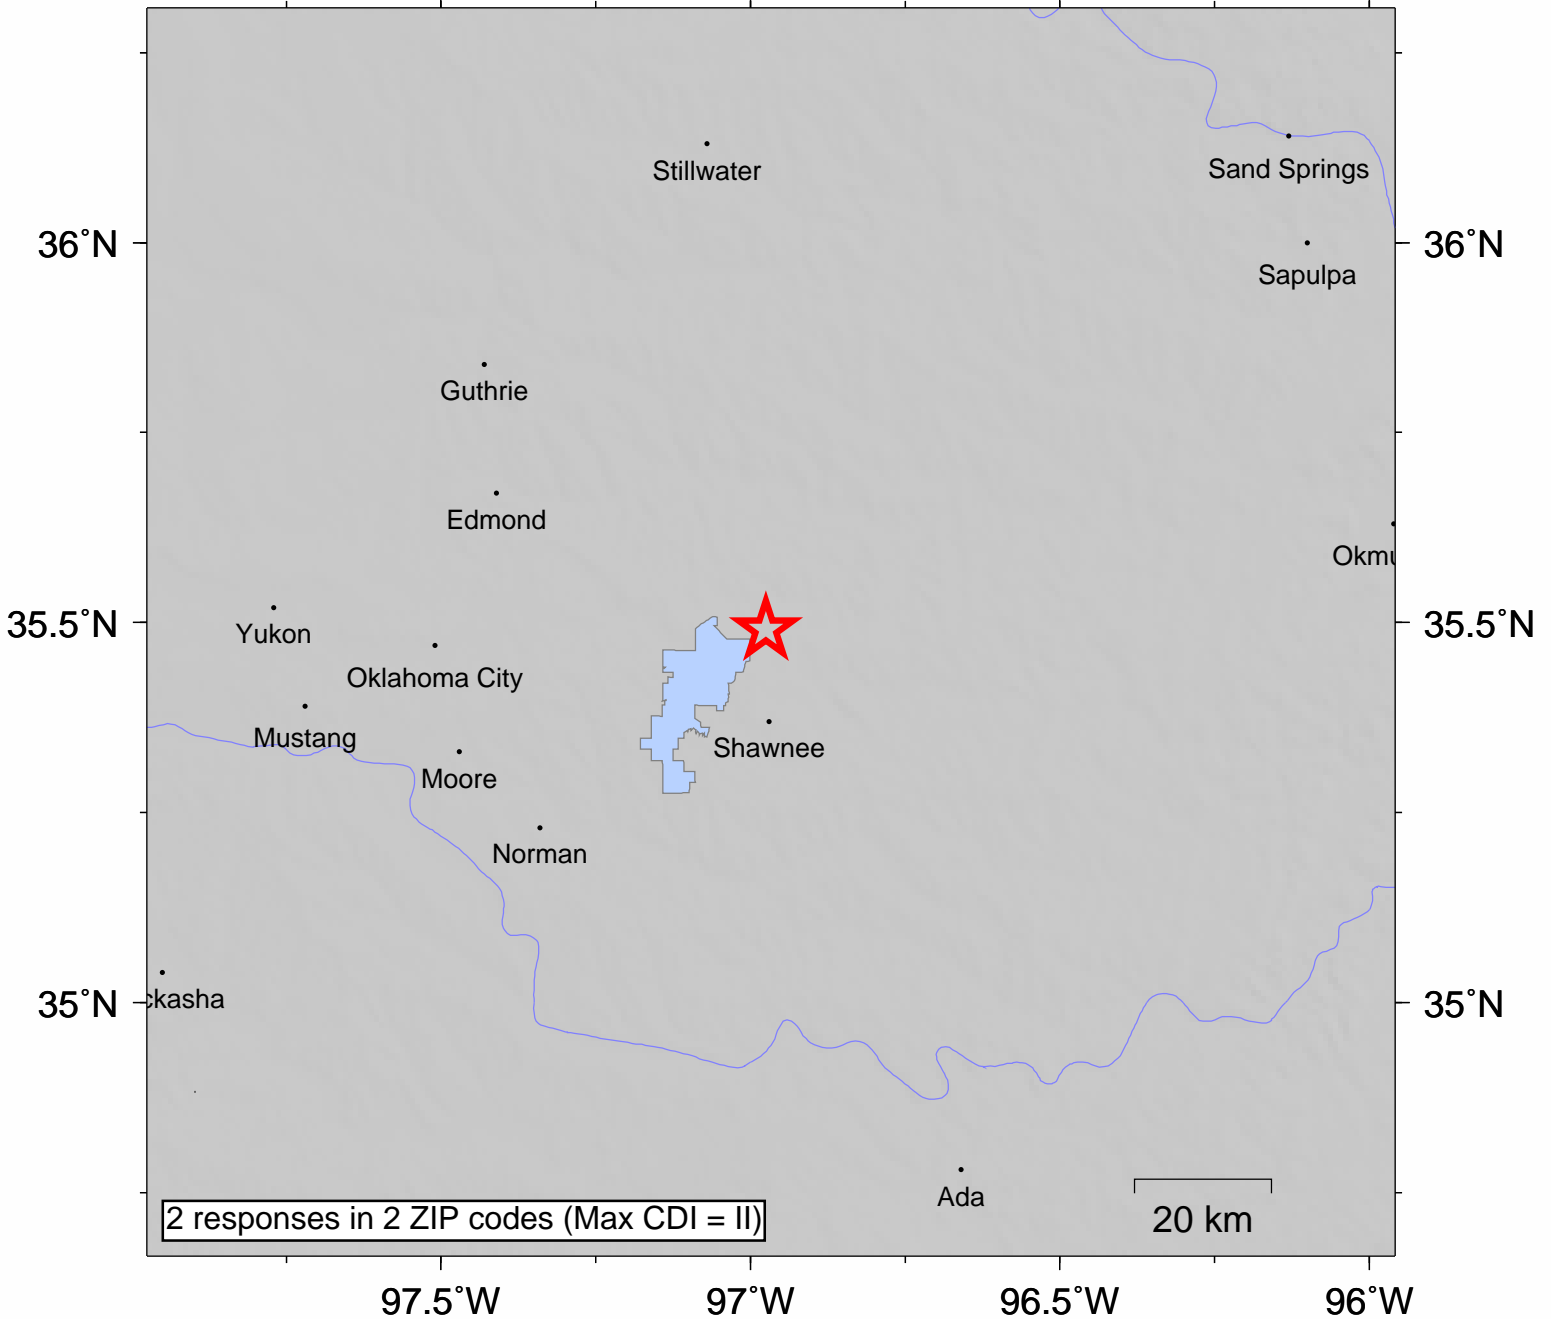

USGS Community Internet Intensity Map OKLAHOMA

Mar 18 2016 02:57:01 PM local 35.4911N 96.9746W M3.0 Depth: 5 km ID:us20005avb

INTENSITY	I	II-III	IV	V	VI	VII	VIII	IX	X+
SHAKING	Not felt	Weak	Light	Moderate	Strong	Very strong	Severe	Violent	Extreme
DAMAGE	none	none	none	Very light	Light	Moderate	Moderate/Heavy	Heavy	V. Heavy