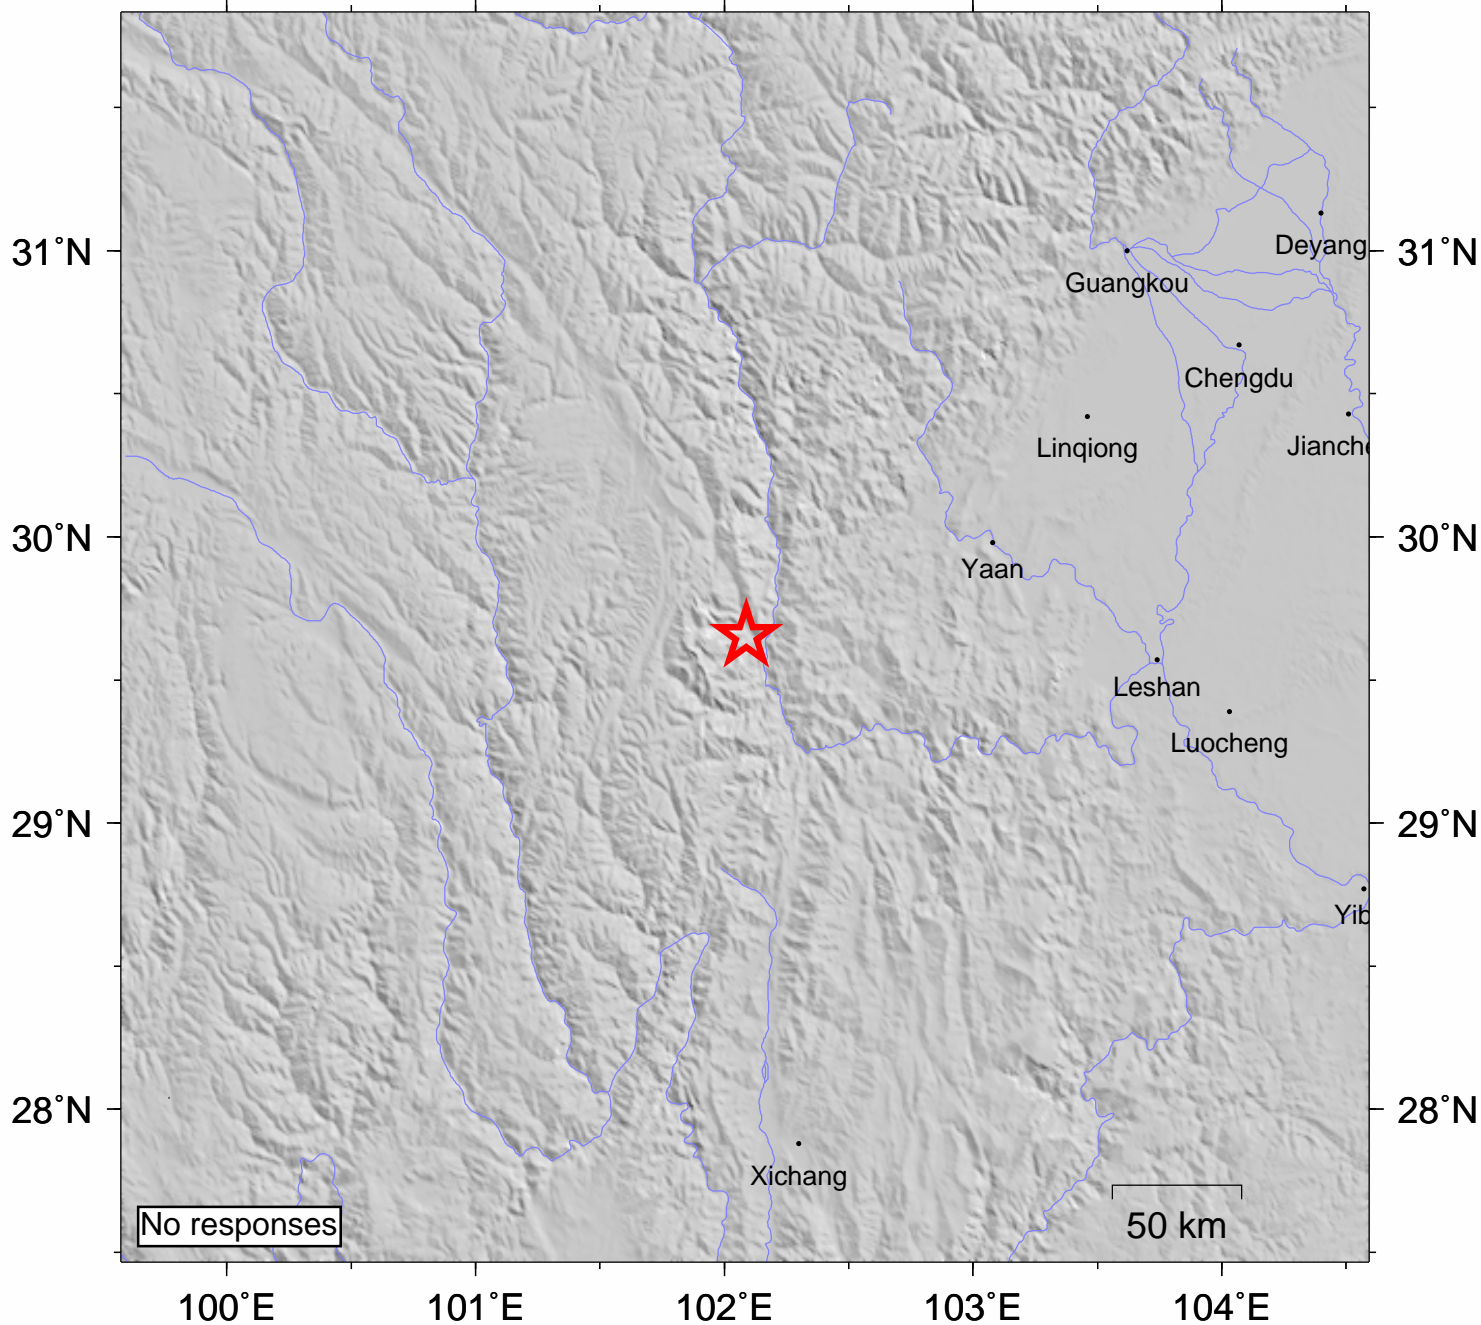

USGS Community Internet Intensity Map WESTERN SICHUAN, CHINA

Mar 18 2016 01:19:53 AM local 29.654N 102.0897E M4.6 Depth: 10 km ID:us20005aja

INTENSITY	I	II-III	IV	V	VI	VII	VIII	IX	X+
SHAKING	Not felt	Weak	Light	Moderate	Strong	Very strong	Severe	Violent	Extreme
DAMAGE	none	none	none	Very light	Light	Moderate	Moderate/Heavy	Heavy	V. Heavy