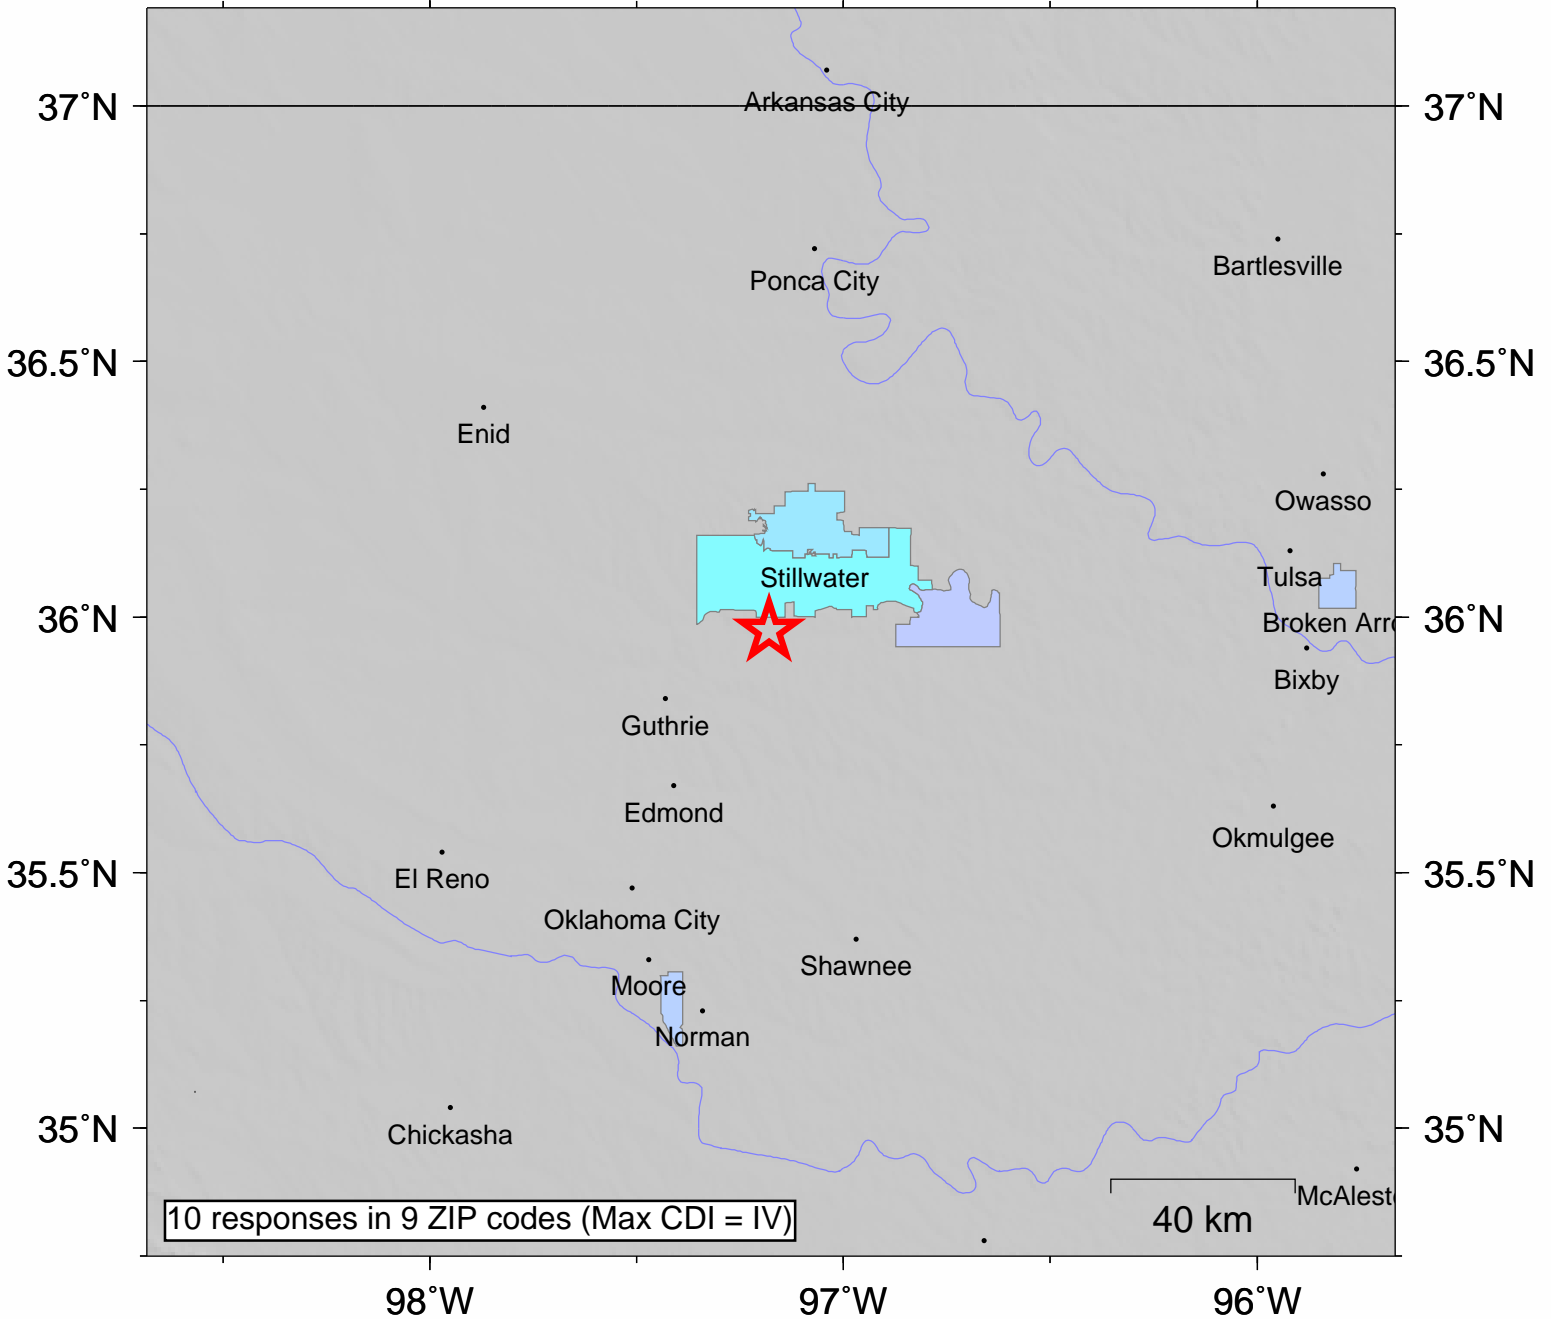

USGS Community Internet Intensity Map OKLAHOMA

Feb 6 2016 03:59:54 PM local 35.9734N 97.1795W M3.7 Depth: 7 km ID:us20004yei

INTENSITY	I	II-III	IV	V	VI	VII	VIII	IX	X+
SHAKING	Not felt	Weak	Light	Moderate	Strong	Very strong	Severe	Violent	Extreme
DAMAGE	none	none	none	Very light	Light	Moderate	Moderate/Heavy	Heavy	V. Heavy