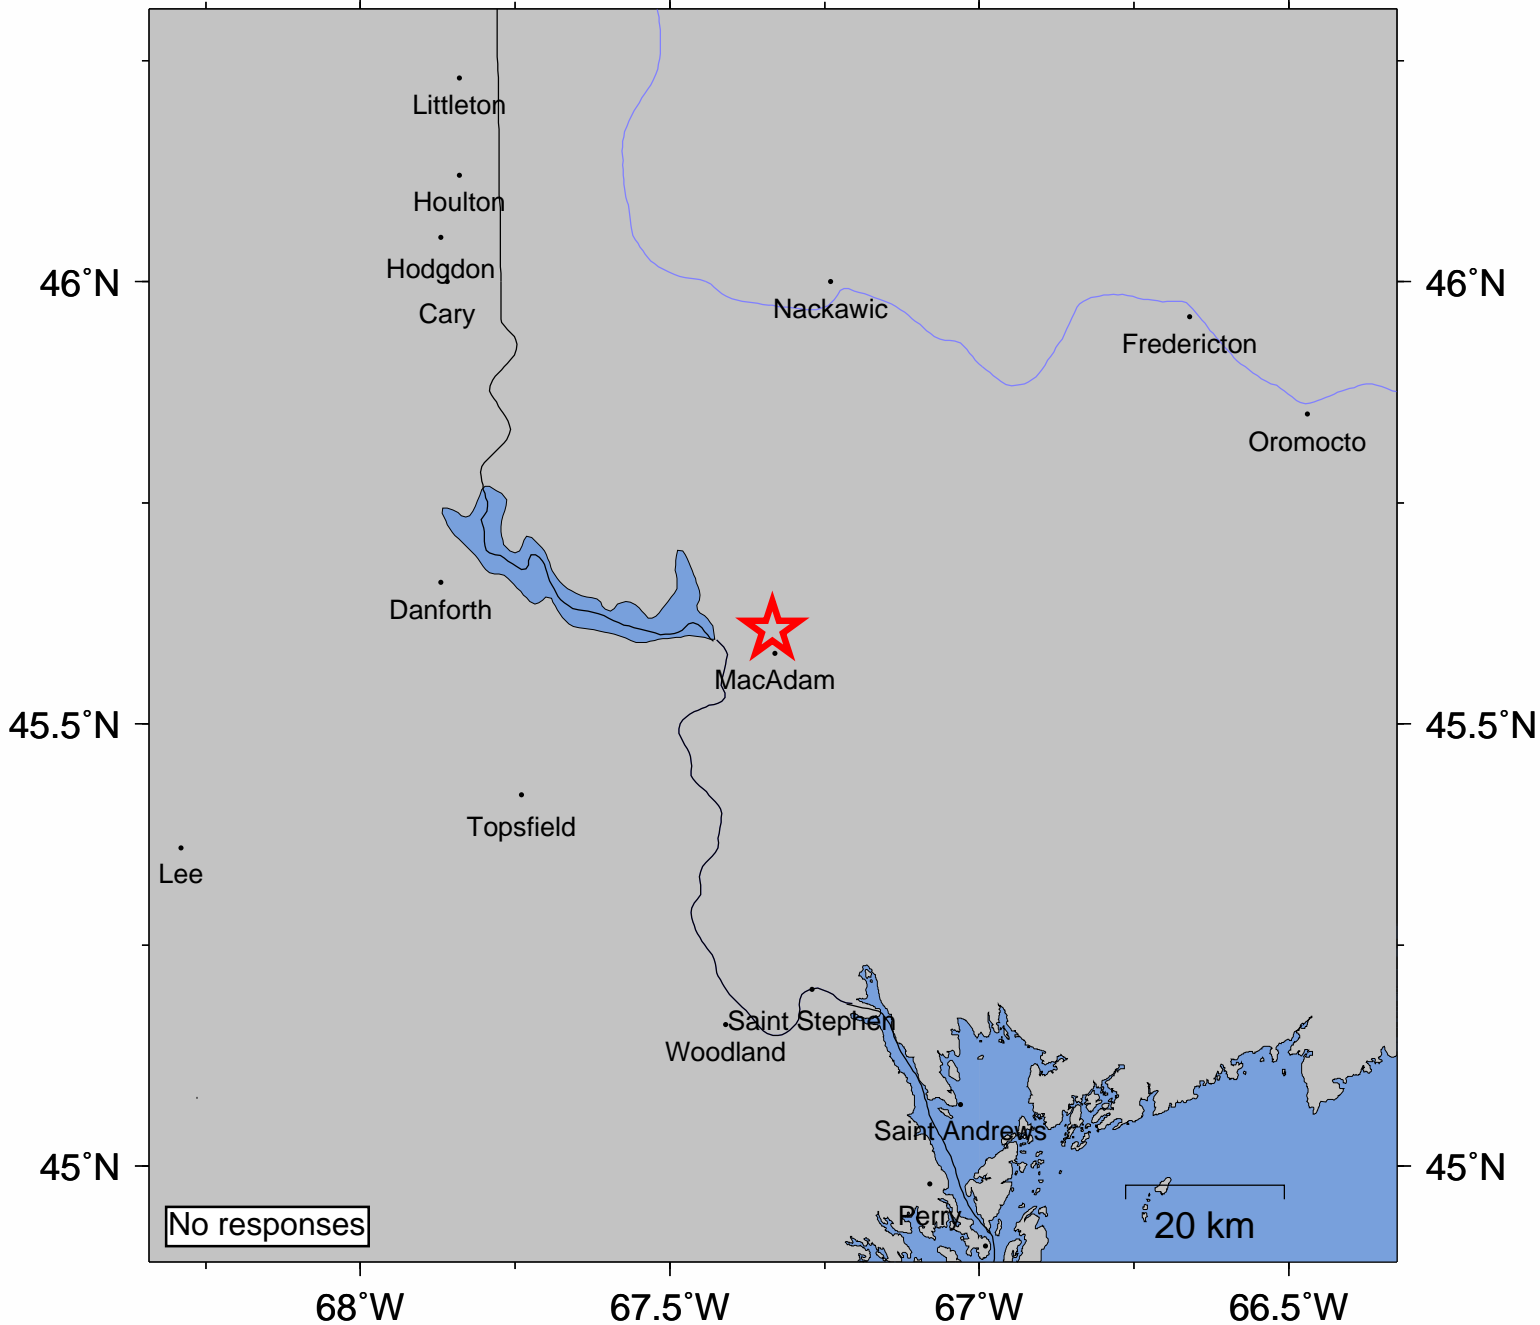

USGS Community Internet Intensity Map MAINE

Feb 5 2016 01:09:24 AM local 45.6065N 67.3348W M2.6 Depth: 1 km ID:us20004yae

INTENSITY	I	II-III	IV	V	VI	VII	VIII	IX	X+
SHAKING	Not felt	Weak	Light	Moderate	Strong	Very strong	Severe	Violent	Extreme
DAMAGE	none	none	none	Very light	Light	Moderate	Moderate/Heavy	Heavy	V. Heavy