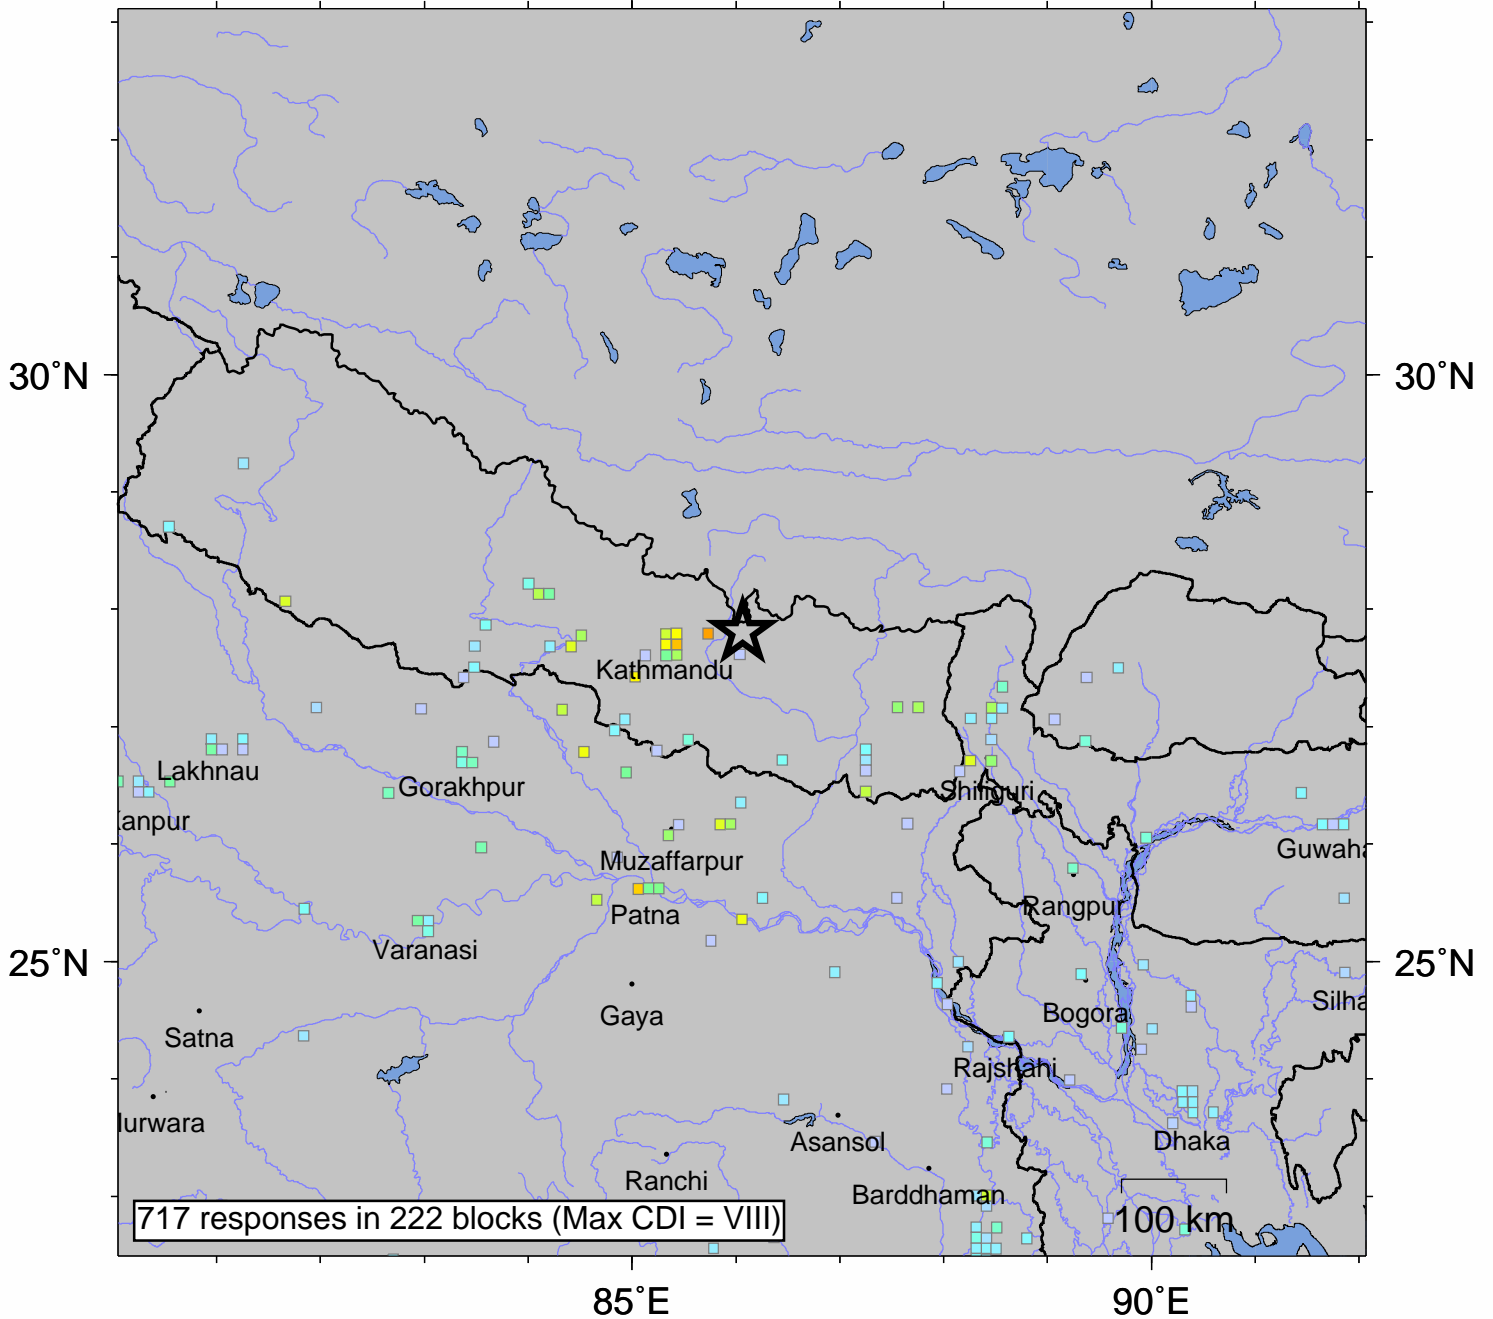

# USGS Community Internet Intensity Map NEPAL

May 12 2015 12:50:19 PM local 27.8087N 86.0655E M7.3 Depth: 15 km ID:us20002ejl

INTENSITY	I	II-III	IV	V	VI	VII	VIII	IX	X+
SHAKING	Not felt	Weak	Light	Moderate	Strong	Very strong	Severe	Violent	Extreme
DAMAGE	none	none	none	Very light	Light	Moderate	Moderate/Heavy	Heavy	V. Heavy