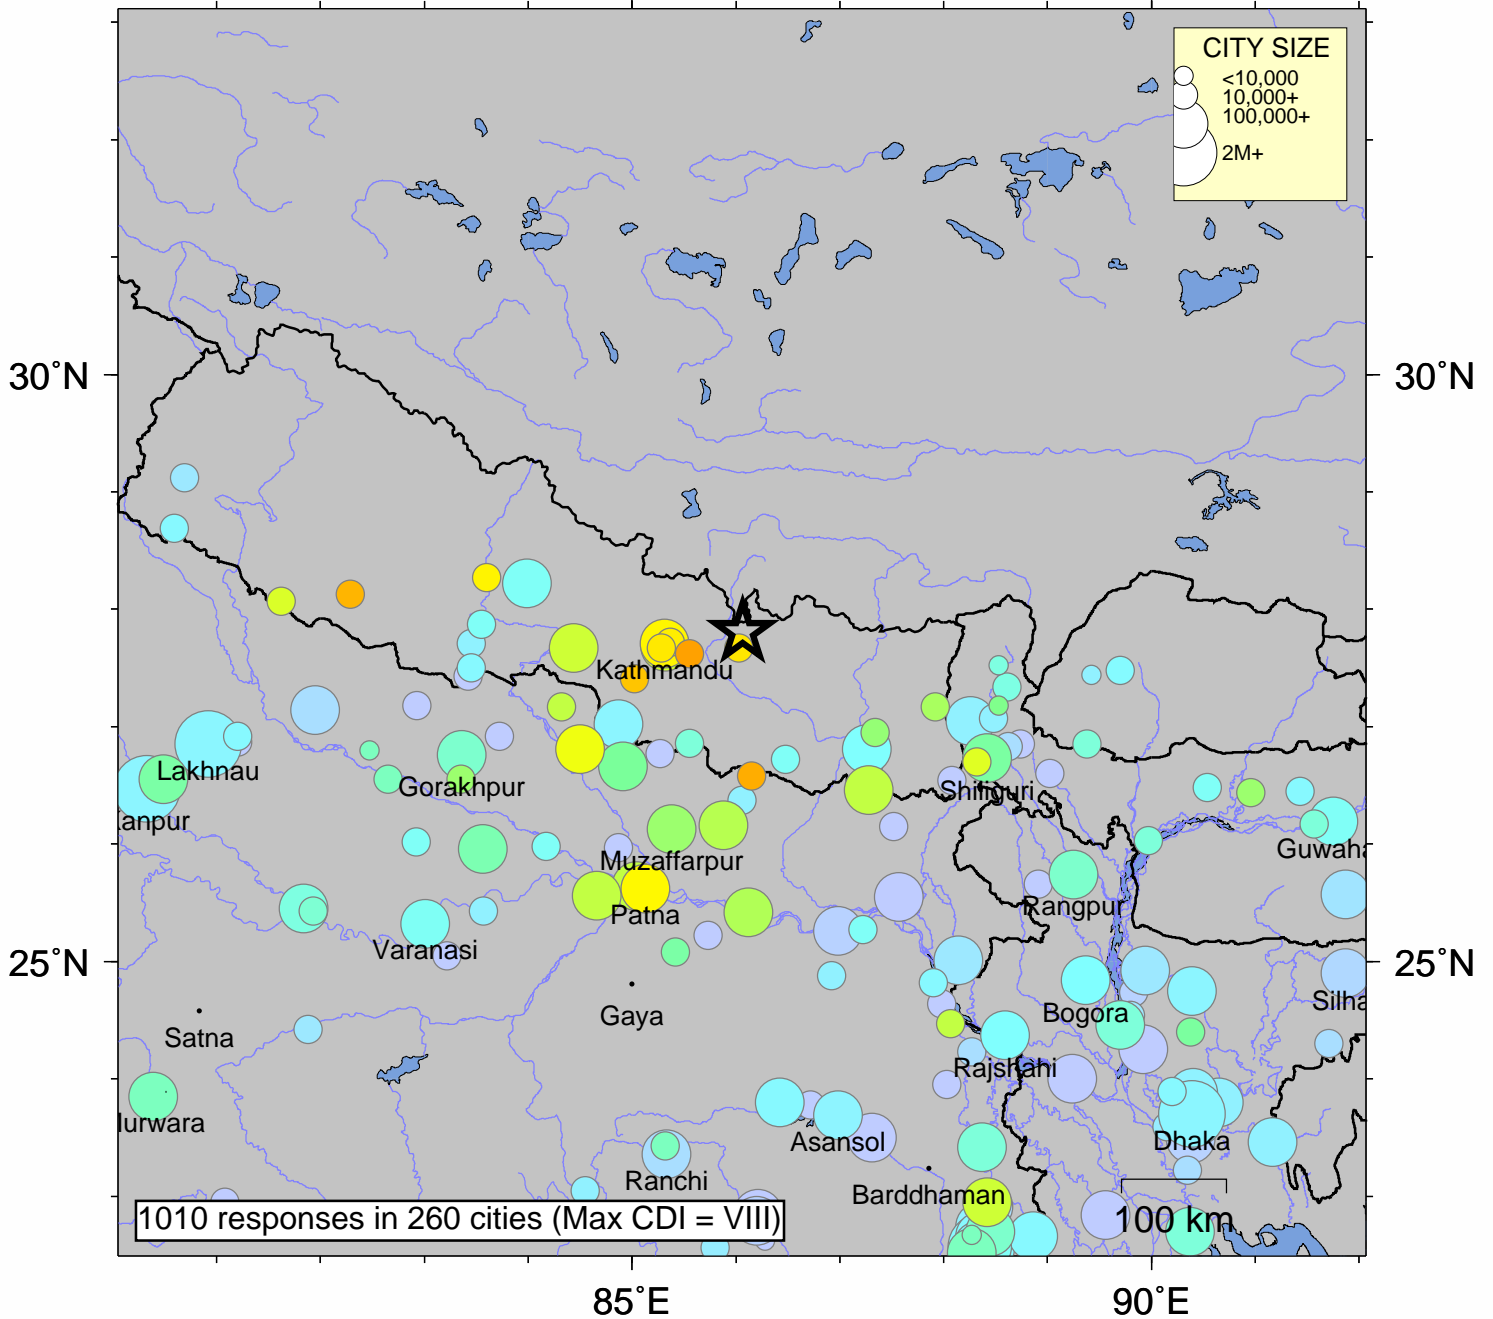

# USGS Community Internet Intensity Map NEPAL

May 12 2015 12:50:19 PM local 27.8087N 86.0655E M7.3 Depth: 15 km ID:us20002ejl

INTENSITY	I	II-III	IV	V	VI	VII	VIII	IX	X+
SHAKING	Not felt	Weak	Light	Moderate	Strong	Very strong	Severe	Violent	Extreme
DAMAGE	none	none	none	Very light	Light	Moderate	Moderate/Heavy	Heavy	V. Heavy