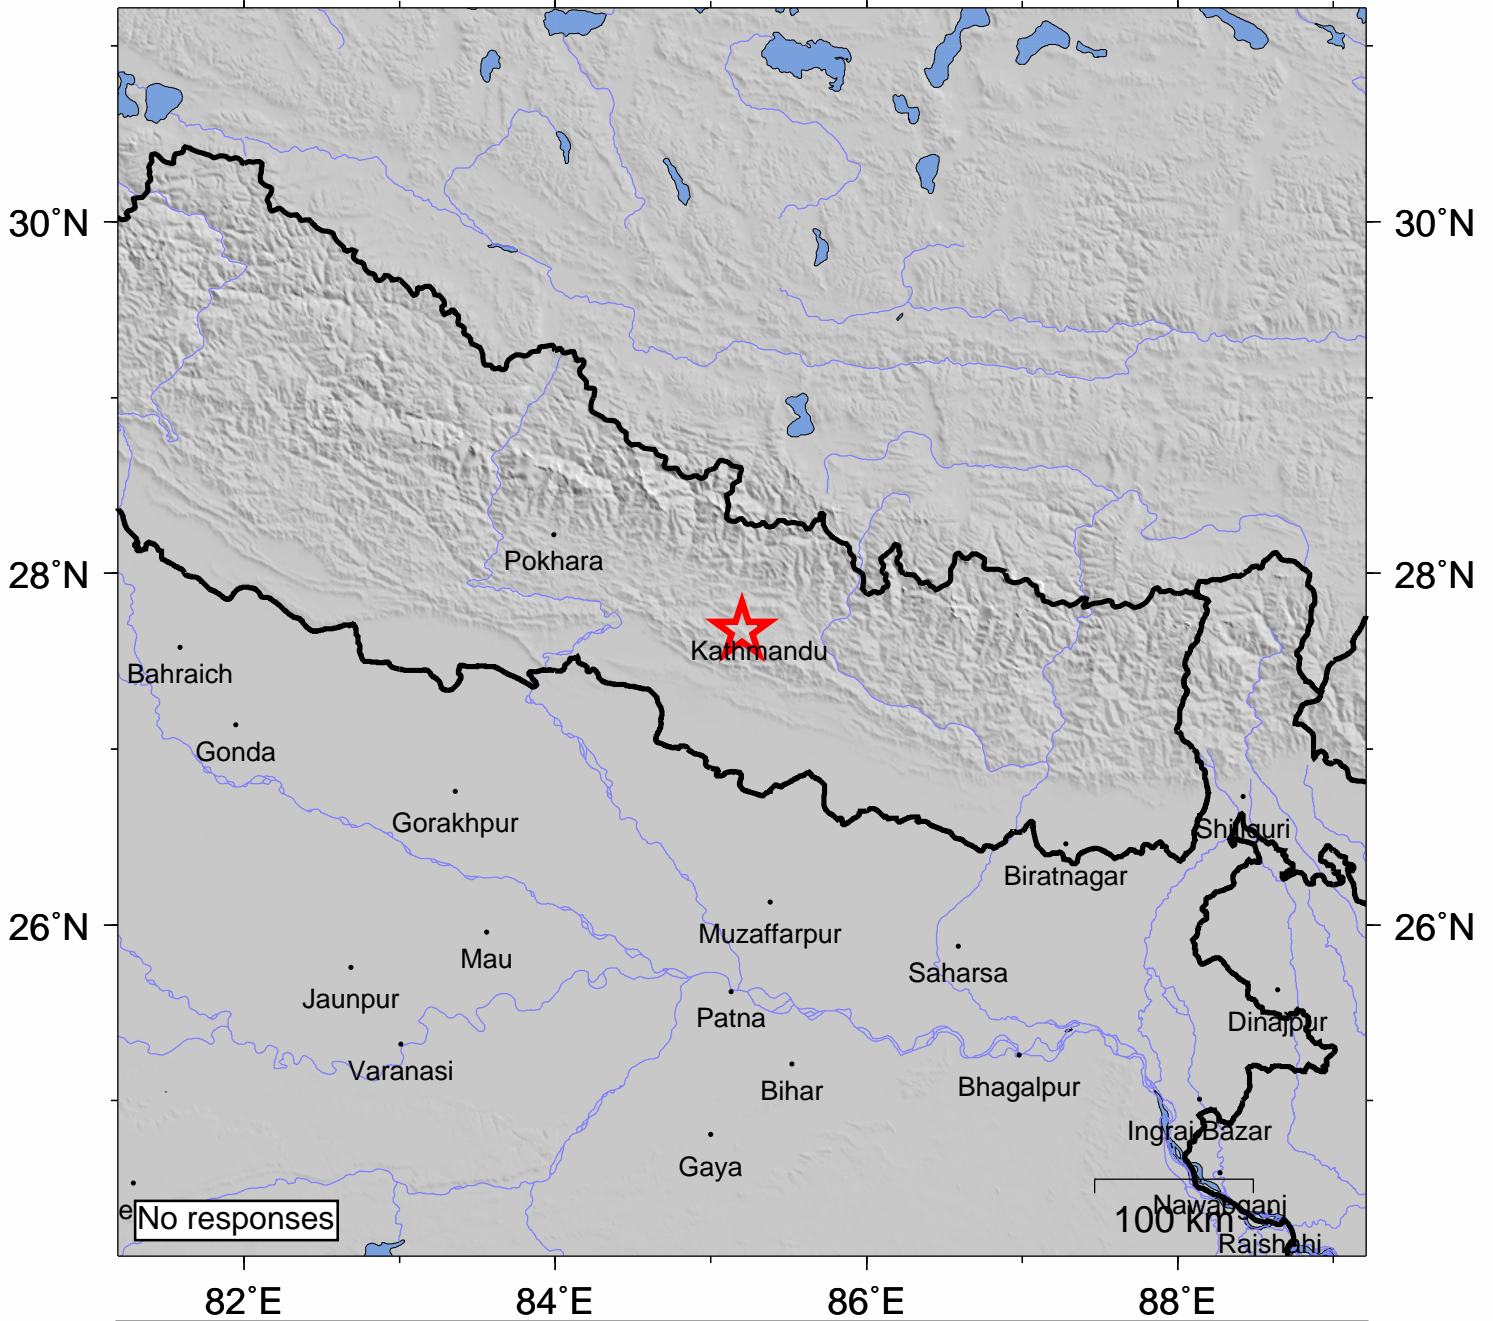

USGS Community Internet Intensity Map NEPAL

Apr 25 2015 12:38:42 PM local 27.672N 85.2009E M5.0 Depth: 10 km ID:us20002bf3

| INTENSITY | I | II-III | IV | V | VI | VII | VIII | IX | X+ |
|-----------|----------|--------|-------|------------|--------|-------------|----------------|---------|----------|
| SHAKING | Not felt | Weak | Light | Moderate | Strong | Very strong | Severe | Violent | Extreme |
| DAMAGE | none | none | none | Very light | Light | Moderate | Moderate/Heavy | Heavy | V. Heavy |