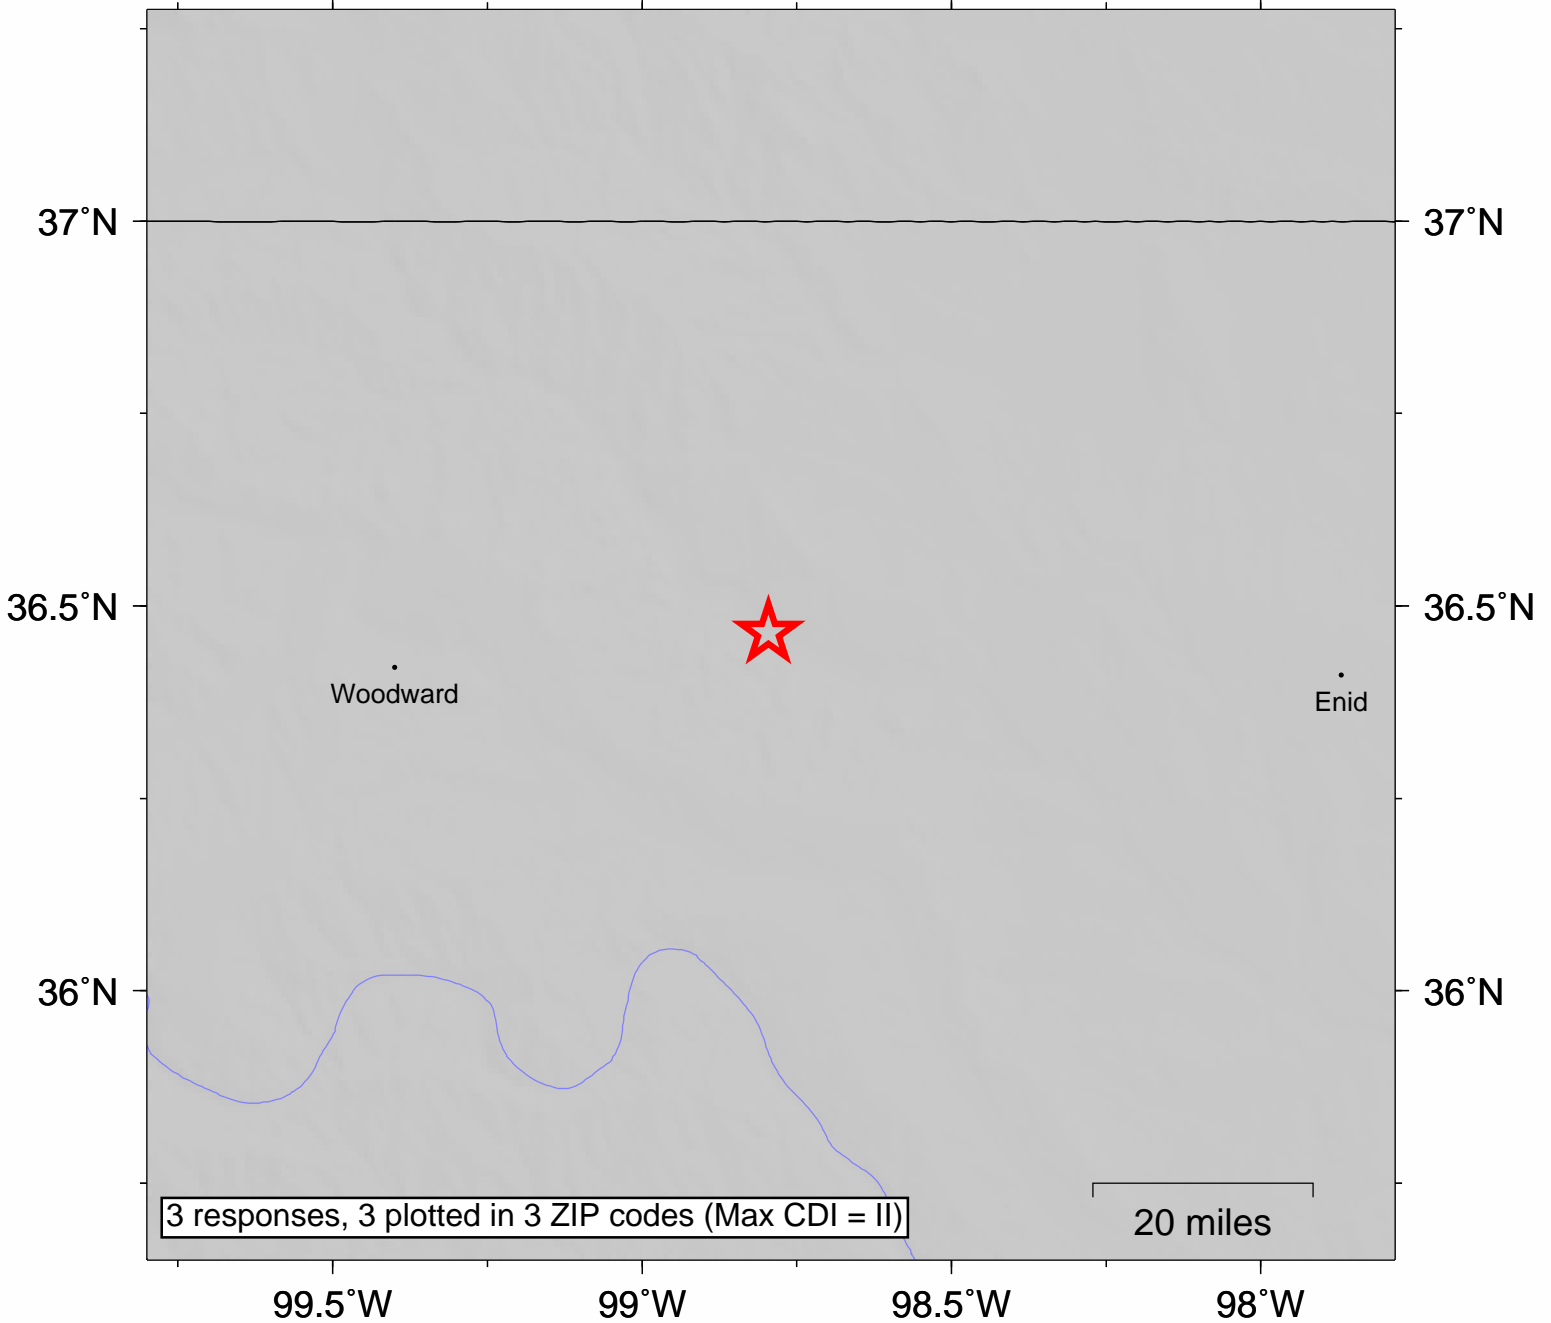

USGS Community Internet Intensity Map
OKLAHOMA

Apr 3 2018 03:12:05 AM UTC 36.4652N 98.7956W M2.7 Depth: 10 km ID:us1000ddg1

	99.5°W		99°W		98.5°W		98°W		
SHAKING	<i>Not felt</i>	<i>Weak</i>	<i>Light</i>	<i>Moderate</i>	<i>Strong</i>	Very strong	Severe	Violent	Extreme
DAMAGE	none	none	none	Very light	<i>Light</i>	<i>Moderate</i>	<i>Moderate/Heavy</i>	<i>Heavy</i>	<i>Very Heavy</i>
INTENSITY	I	II-III	IV	V	VI	VII	VIII	IX	X+