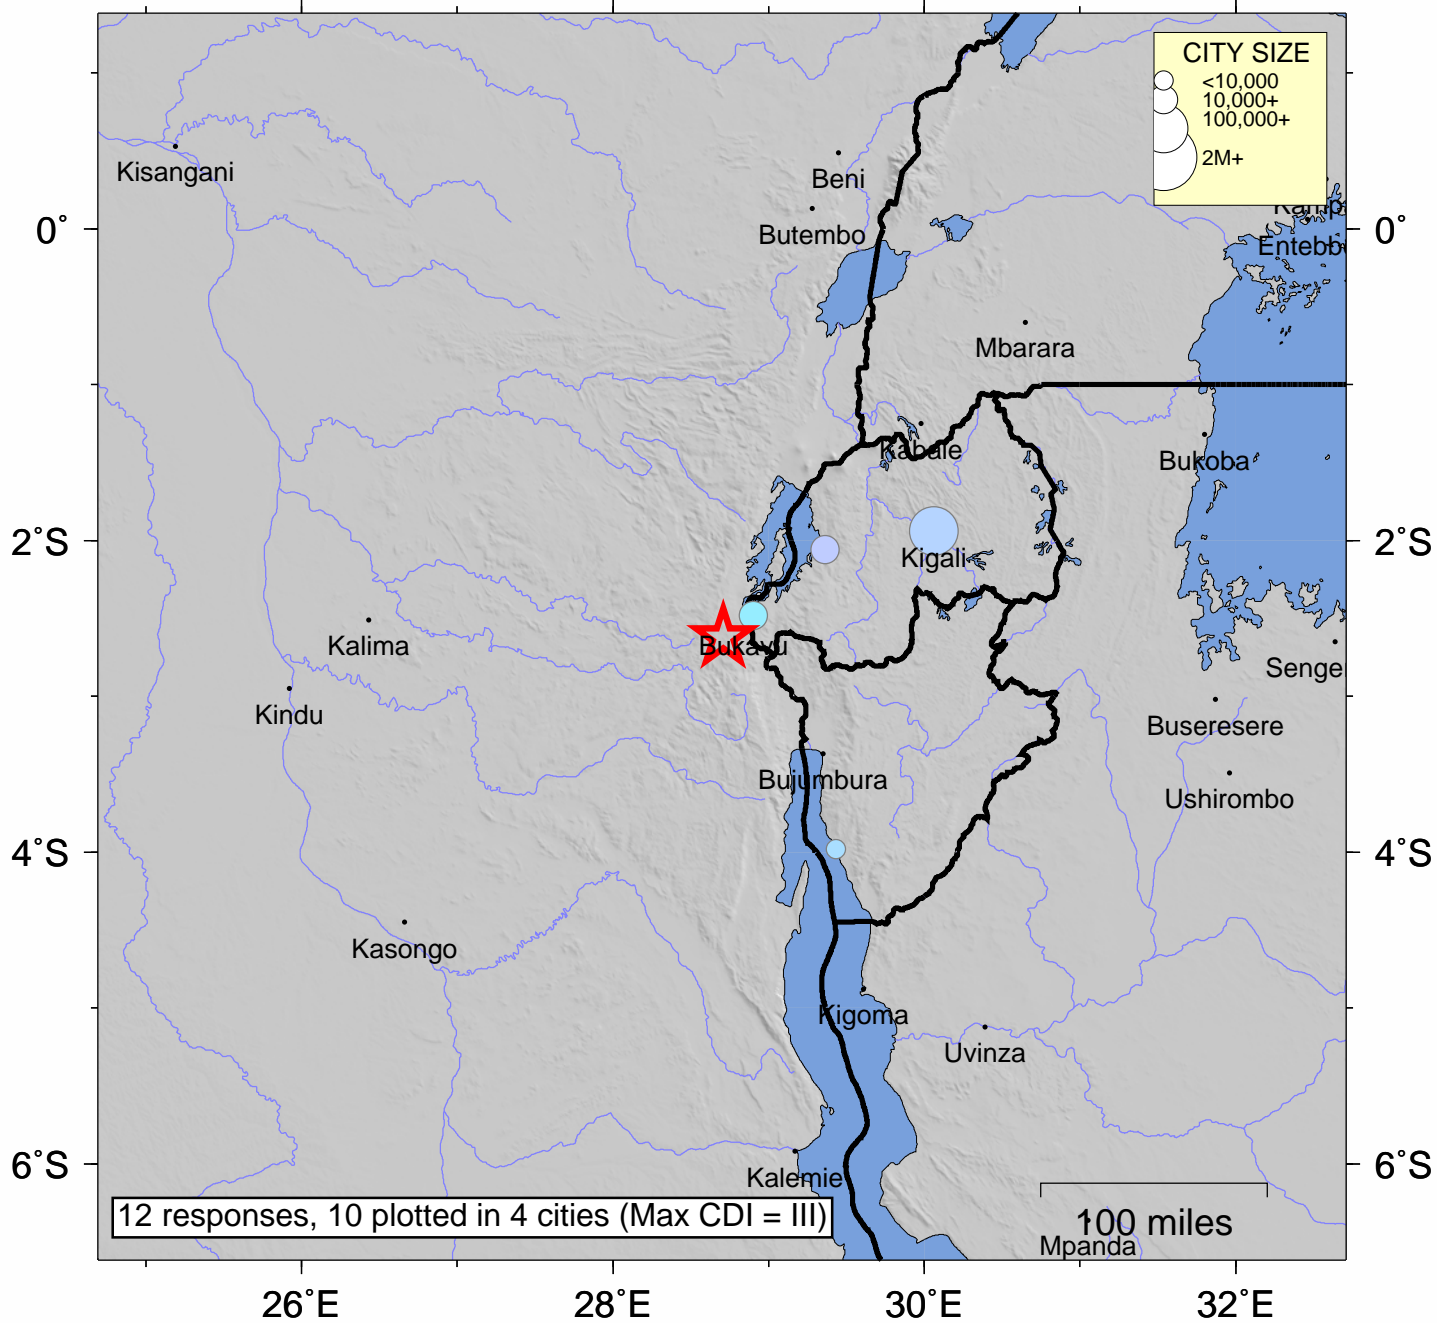

USGS Community Internet Intensity Map

LAC KIVU REGION, DEM. REP. OF THE CONGO

Nov 30 2017 11:48:35 PM local 2.6188S 28.7075E M5.0 Depth: 10 km ID:us1000bjky

SHAKING	Not felt	Weak	Light	Moderate	Strong	Very strong	Severe	Violent	Extreme
DAMAGE	none	none	none	Very light	Light	Moderate	Moderate/Heavy	Heavy	Very Heavy
INTENSITY	I	II-III	IV	V	VI	VII	VIII	IX	X+