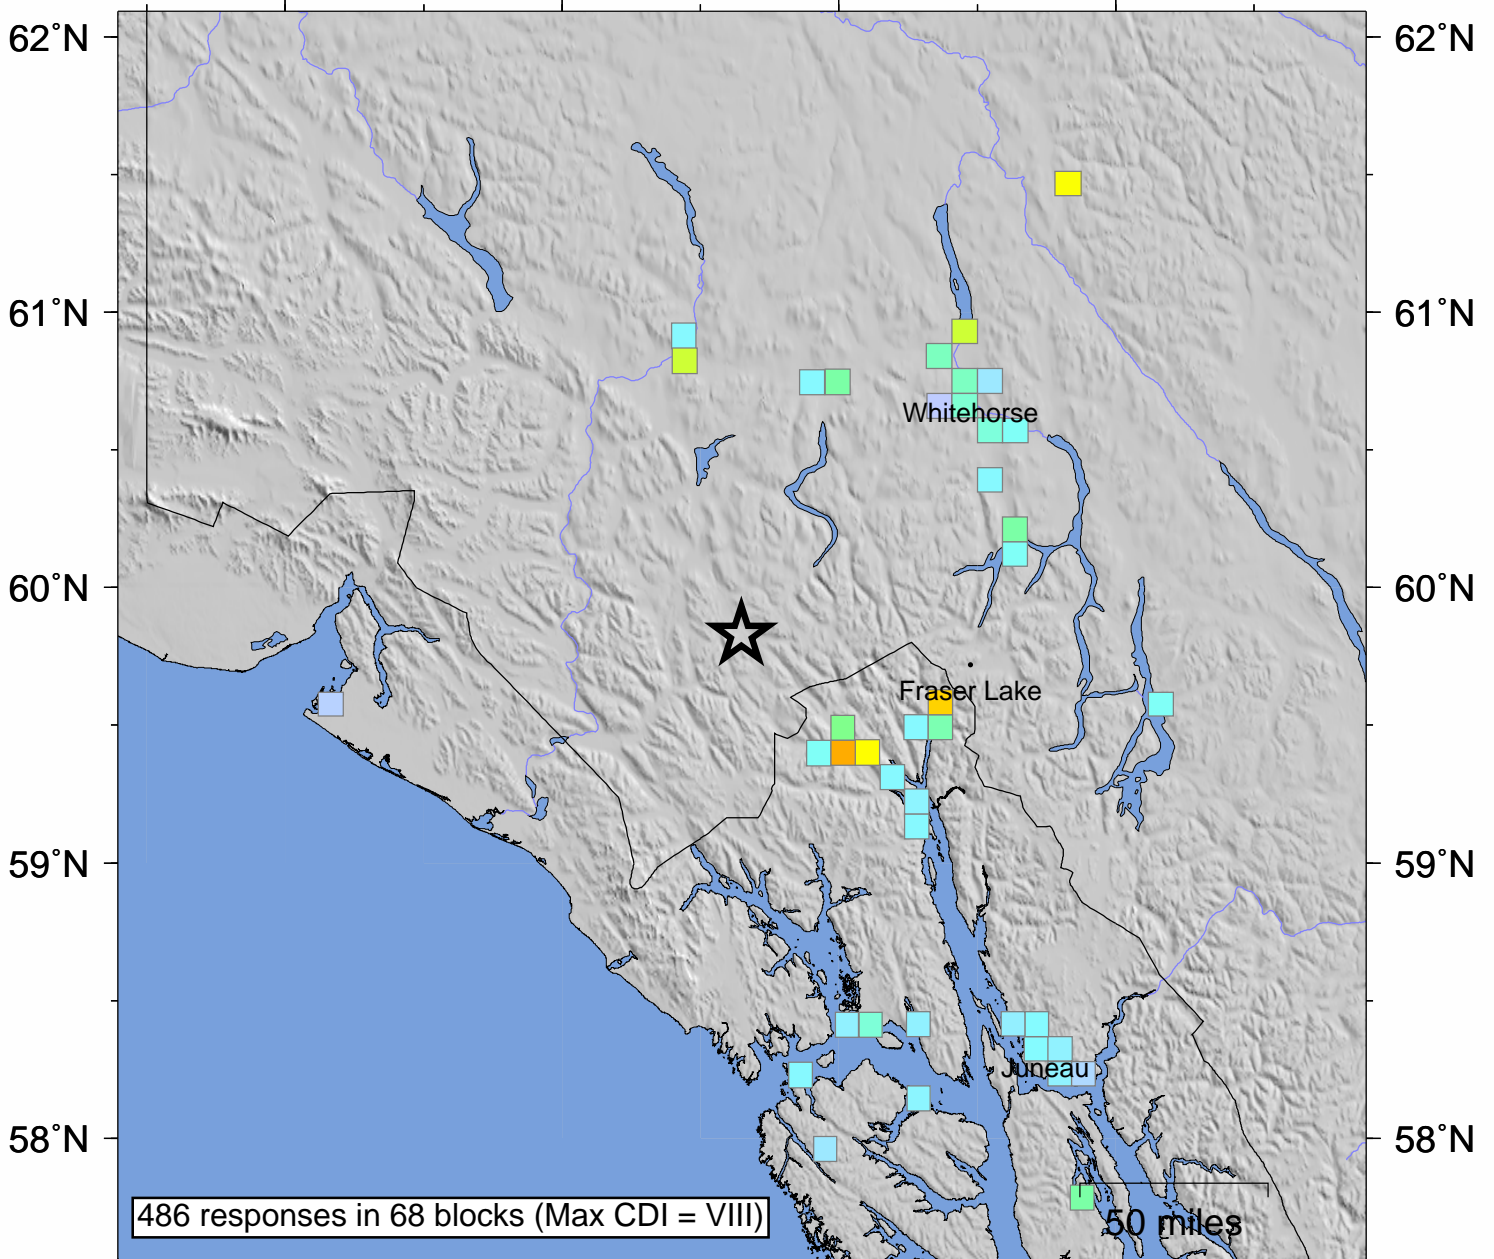

USGS Community Internet Intensity Map SOUTHEASTERN ALASKA

May 1 2017 02:18:15 PM UTC 59.8295N 136.7042W M6.3 Depth: 2 km ID:us10008mgu

	140°W	138°W	136°W	134°W					
SHAKING	<i>Not felt</i>	<i>Weak</i>	<i>Light</i>	<i>Moderate</i>	<i>Strong</i>	Very strong	Severe	Violent	Extreme
DAMAGE	none	none	none	Very light	<i>Light</i>	<i>Moderate</i>	<i>Moderate/Heavy</i>	<i>Heavy</i>	<i>Very Heavy</i>
INTENSITY	I	II-III	IV	V	VI	VII	VIII	IX	X+