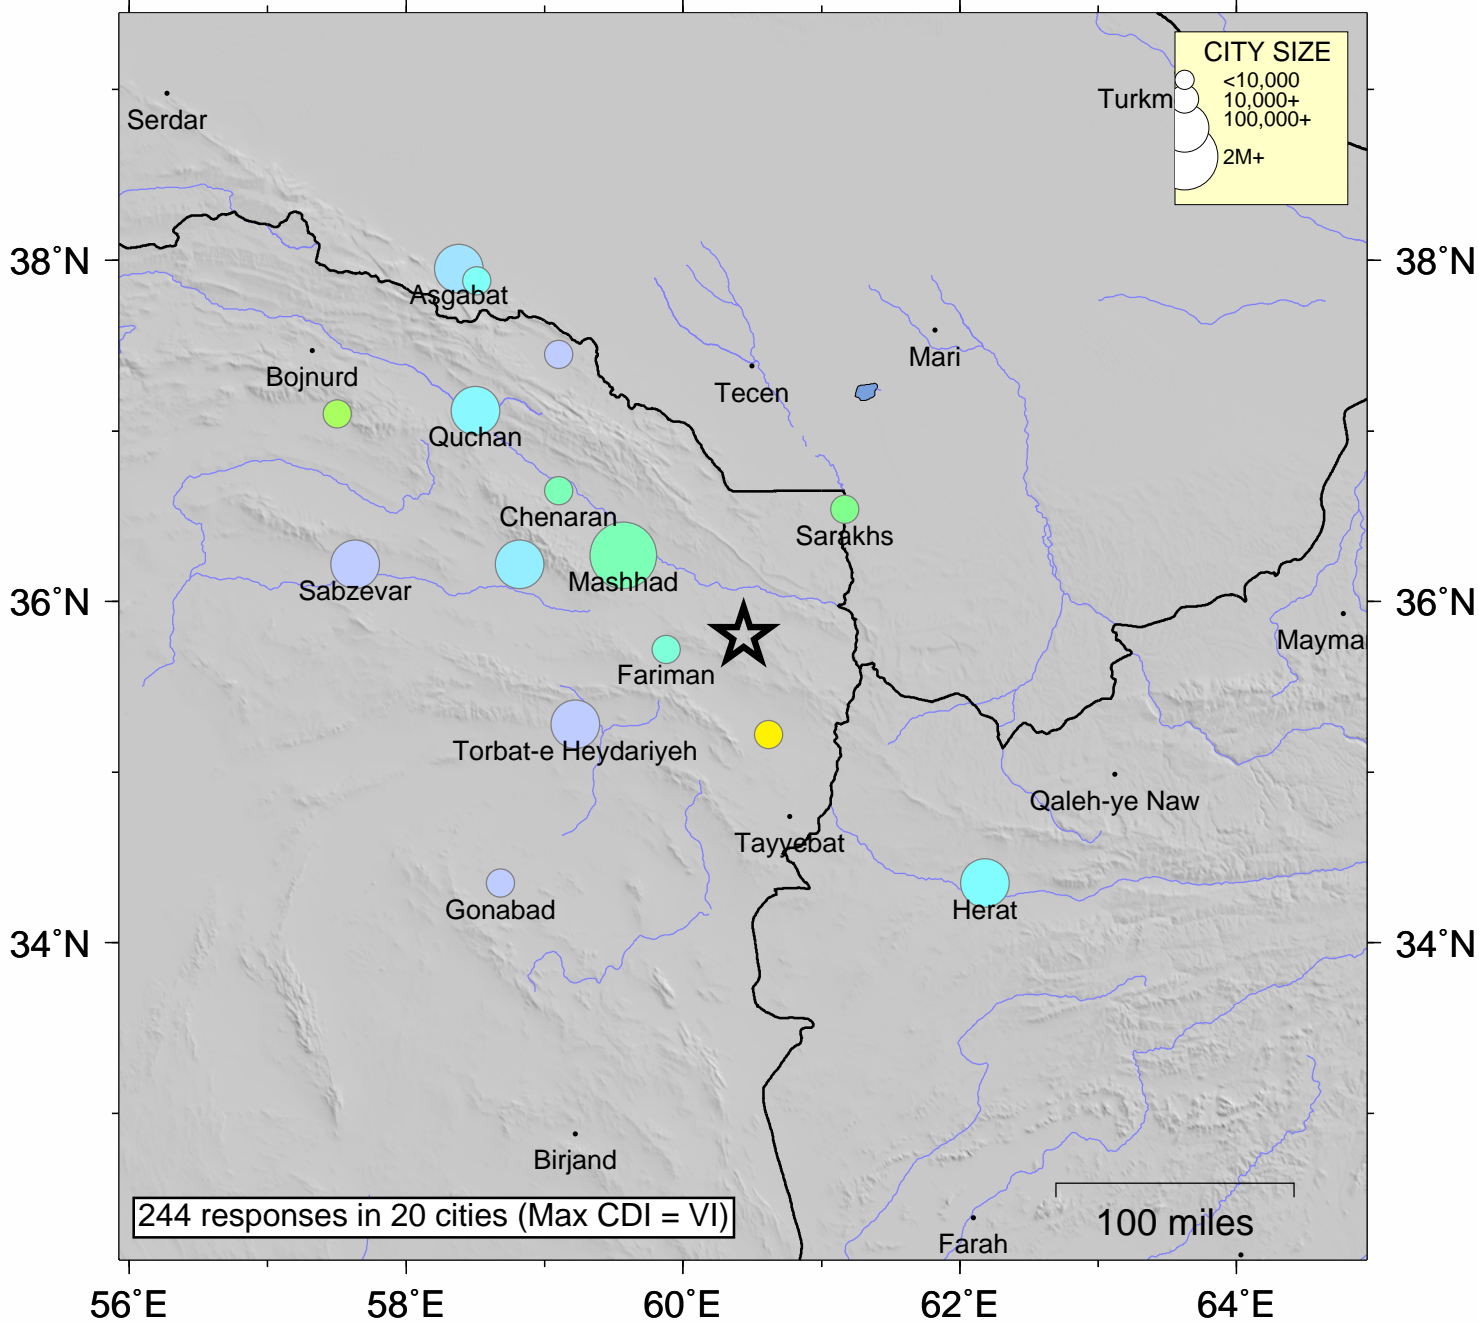

USGS Community Internet Intensity Map NORTHEASTERN IRAN

Apr 5 2017 09:39:12 AM local 35.7999N 60.4364E M6.1 Depth: 13 km ID:us10008ei0

SHAKING	<i>Not felt</i>	<i>Weak</i>	<i>Light</i>	<i>Moderate</i>	<i>Strong</i>	Very strong	Severe	Violent	Extreme
DAMAGE	none	none	none	Very light	<i>Light</i>	<i>Moderate</i>	<i>Moderate/Heavy</i>	<i>Heavy</i>	<i>Very Heavy</i>
INTENSITY	I	II-III	IV	V	VI	VII	VIII	IX	X+