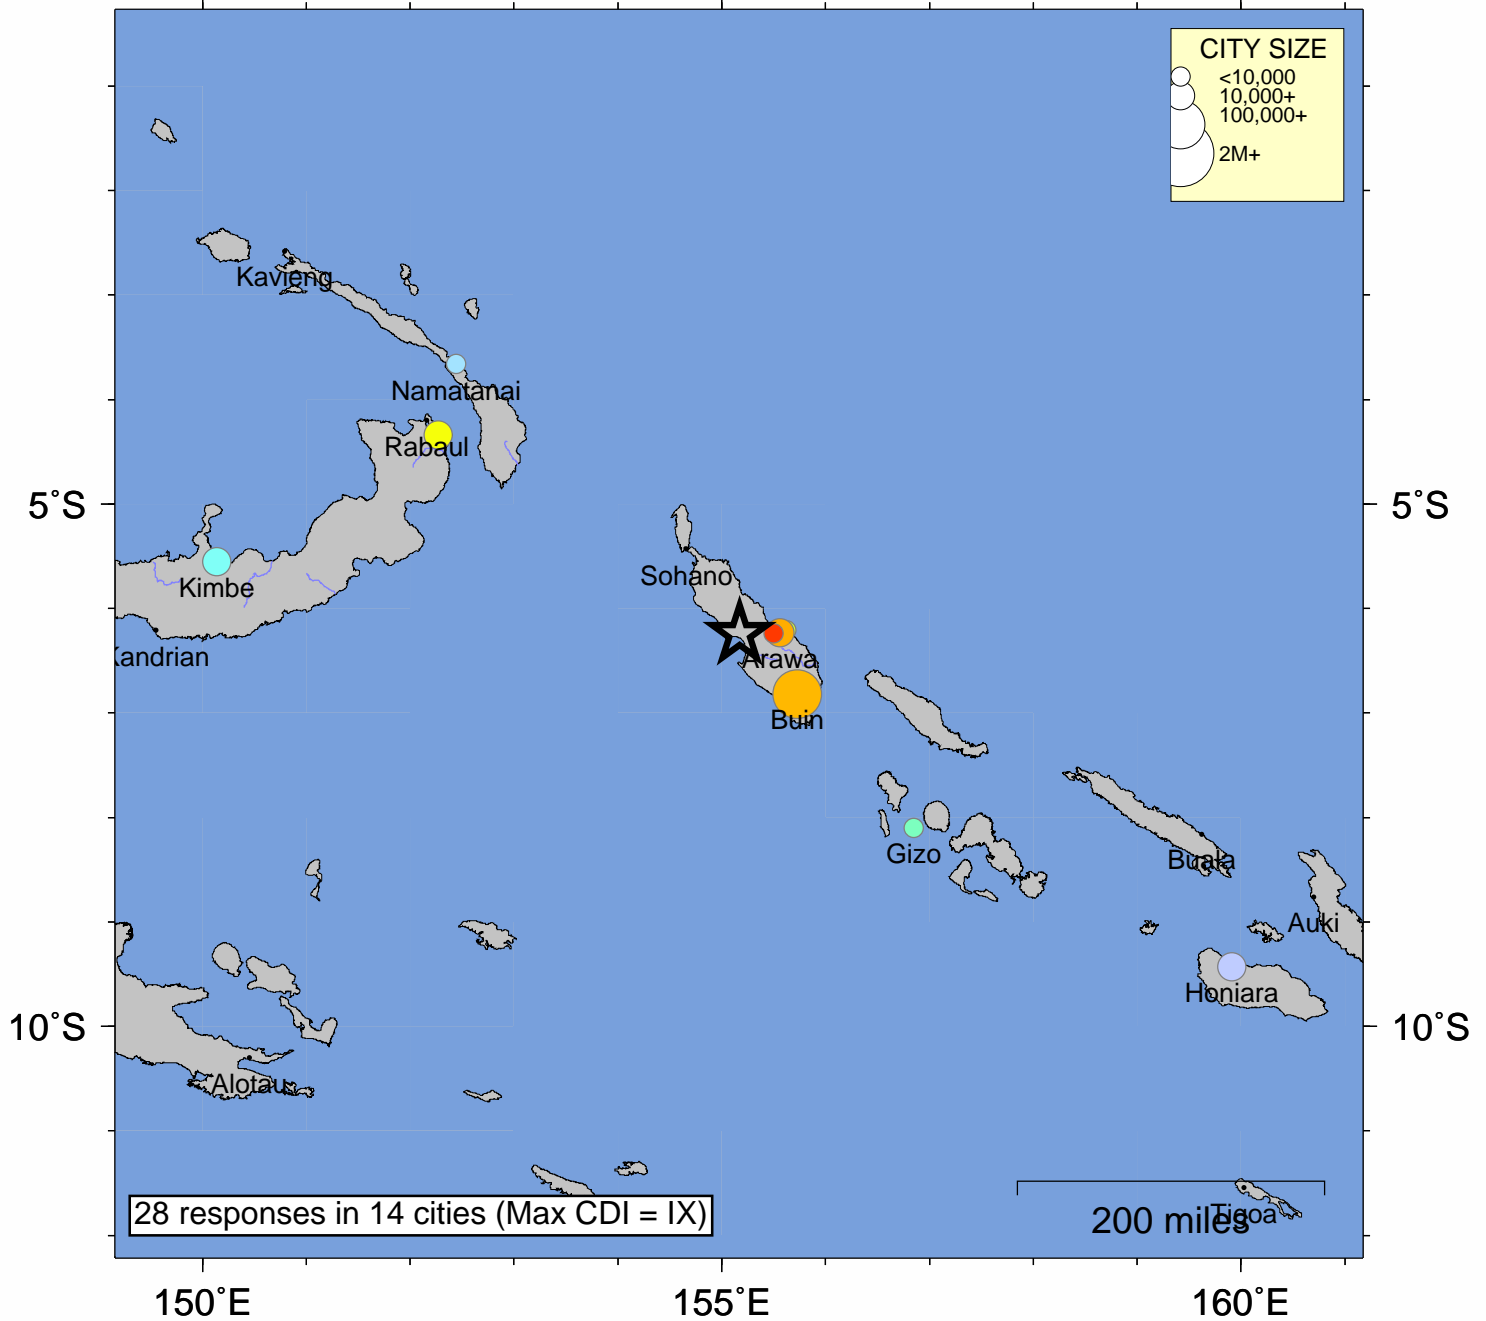

USGS Community Internet Intensity Map BOUGAINVILLE REGION, PAPUA NEW GUINEA

Jan 22 2017 02:30:22 PM local 6.2469S 155.1715E M7.9 Depth: 135 km ID:us10007uph

| | | | | | | | | | |
|------------------|----------|--------|-------|------------|--------|-------------|----------------|---------|------------|
| SHAKING | Not felt | Weak | Light | Moderate | Strong | Very strong | Severe | Violent | Extreme |
| DAMAGE | none | none | none | Very light | Light | Moderate | Moderate/Heavy | Heavy | Very Heavy |
| INTENSITY | I | II-III | IV | V | VI | VII | VIII | IX | X+ |