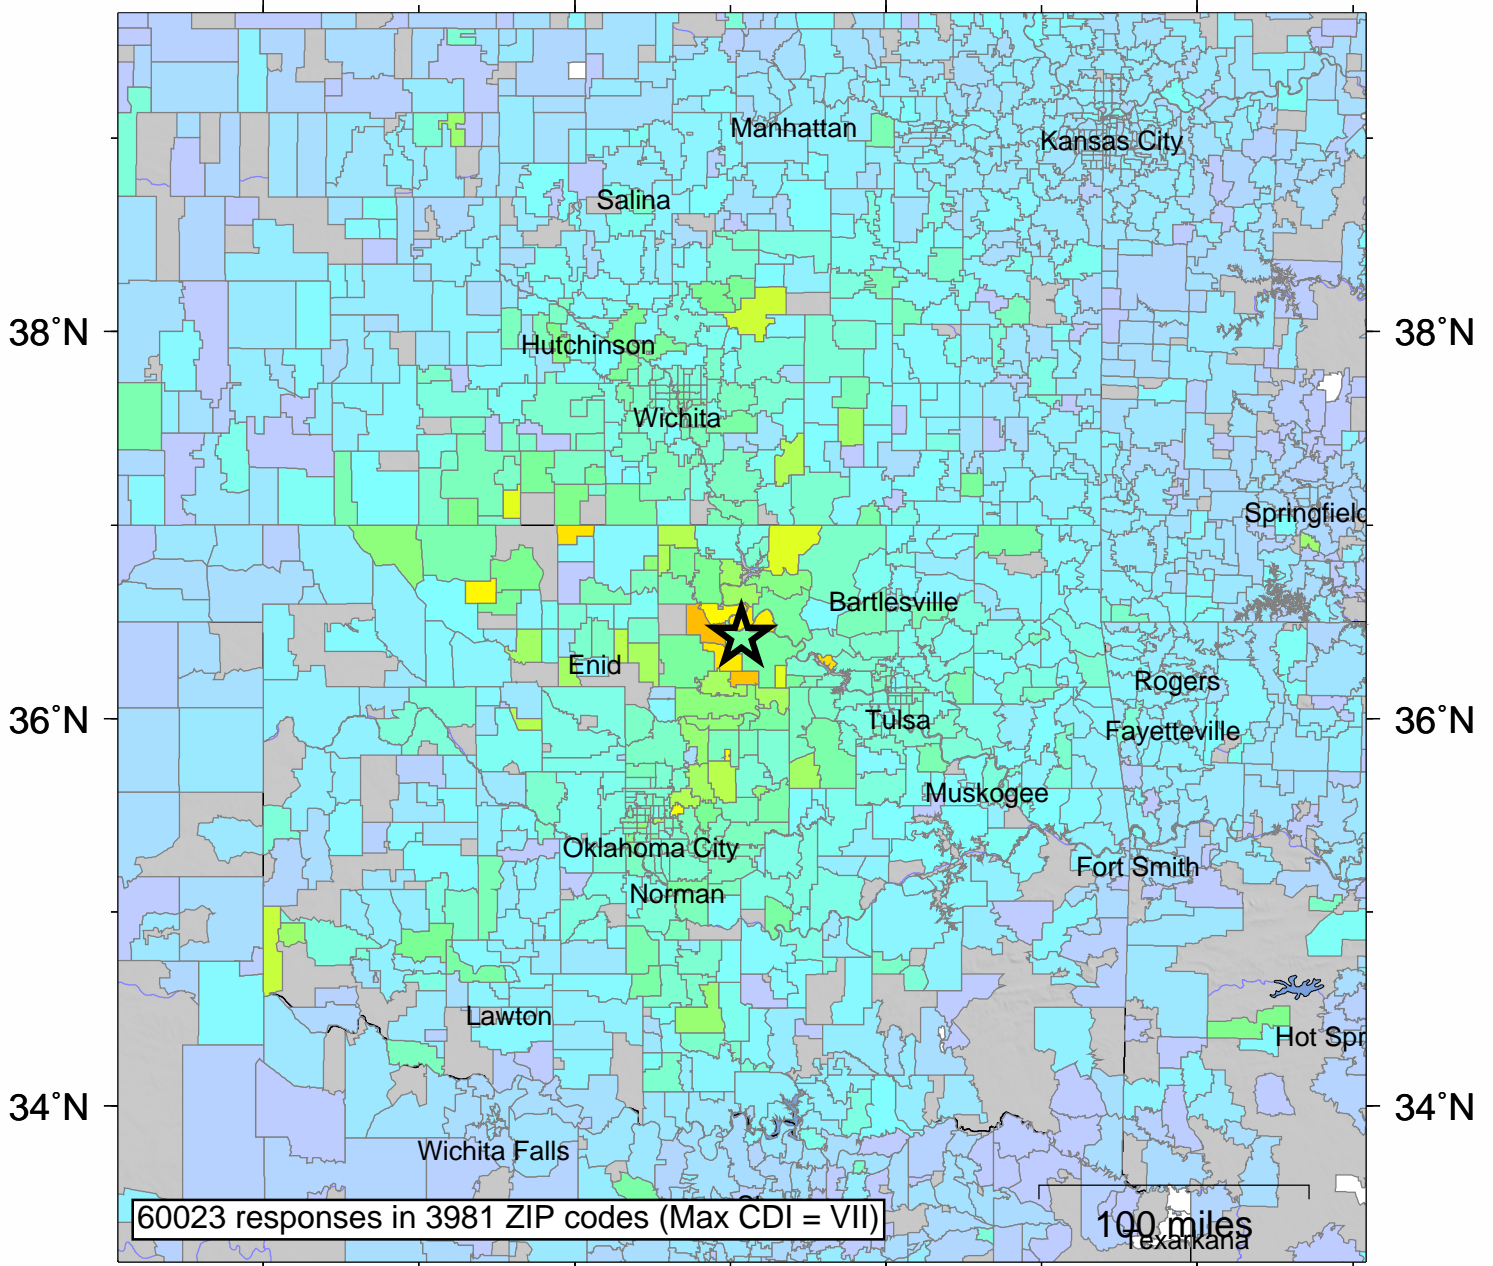

USGS Community Internet Intensity Map OKLAHOMA

Sep 3 2016 12:02:44 PM UTC 36.4251N 96.9291W M5.8 Depth: 5 km ID:us10006jxs

	100°W	98°W	96°W	94°W					
SHAKING	<i>Not felt</i>	<i>Weak</i>	<i>Light</i>	<i>Moderate</i>	<i>Strong</i>	Very strong	Severe	Violent	Extreme
DAMAGE	none	none	none	Very light	<i>Light</i>	<i>Moderate</i>	<i>Moderate/Heavy</i>	<i>Heavy</i>	<i>Very Heavy</i>
INTENSITY	I	II-III	IV	V	VI	VII	VIII	IX	X+