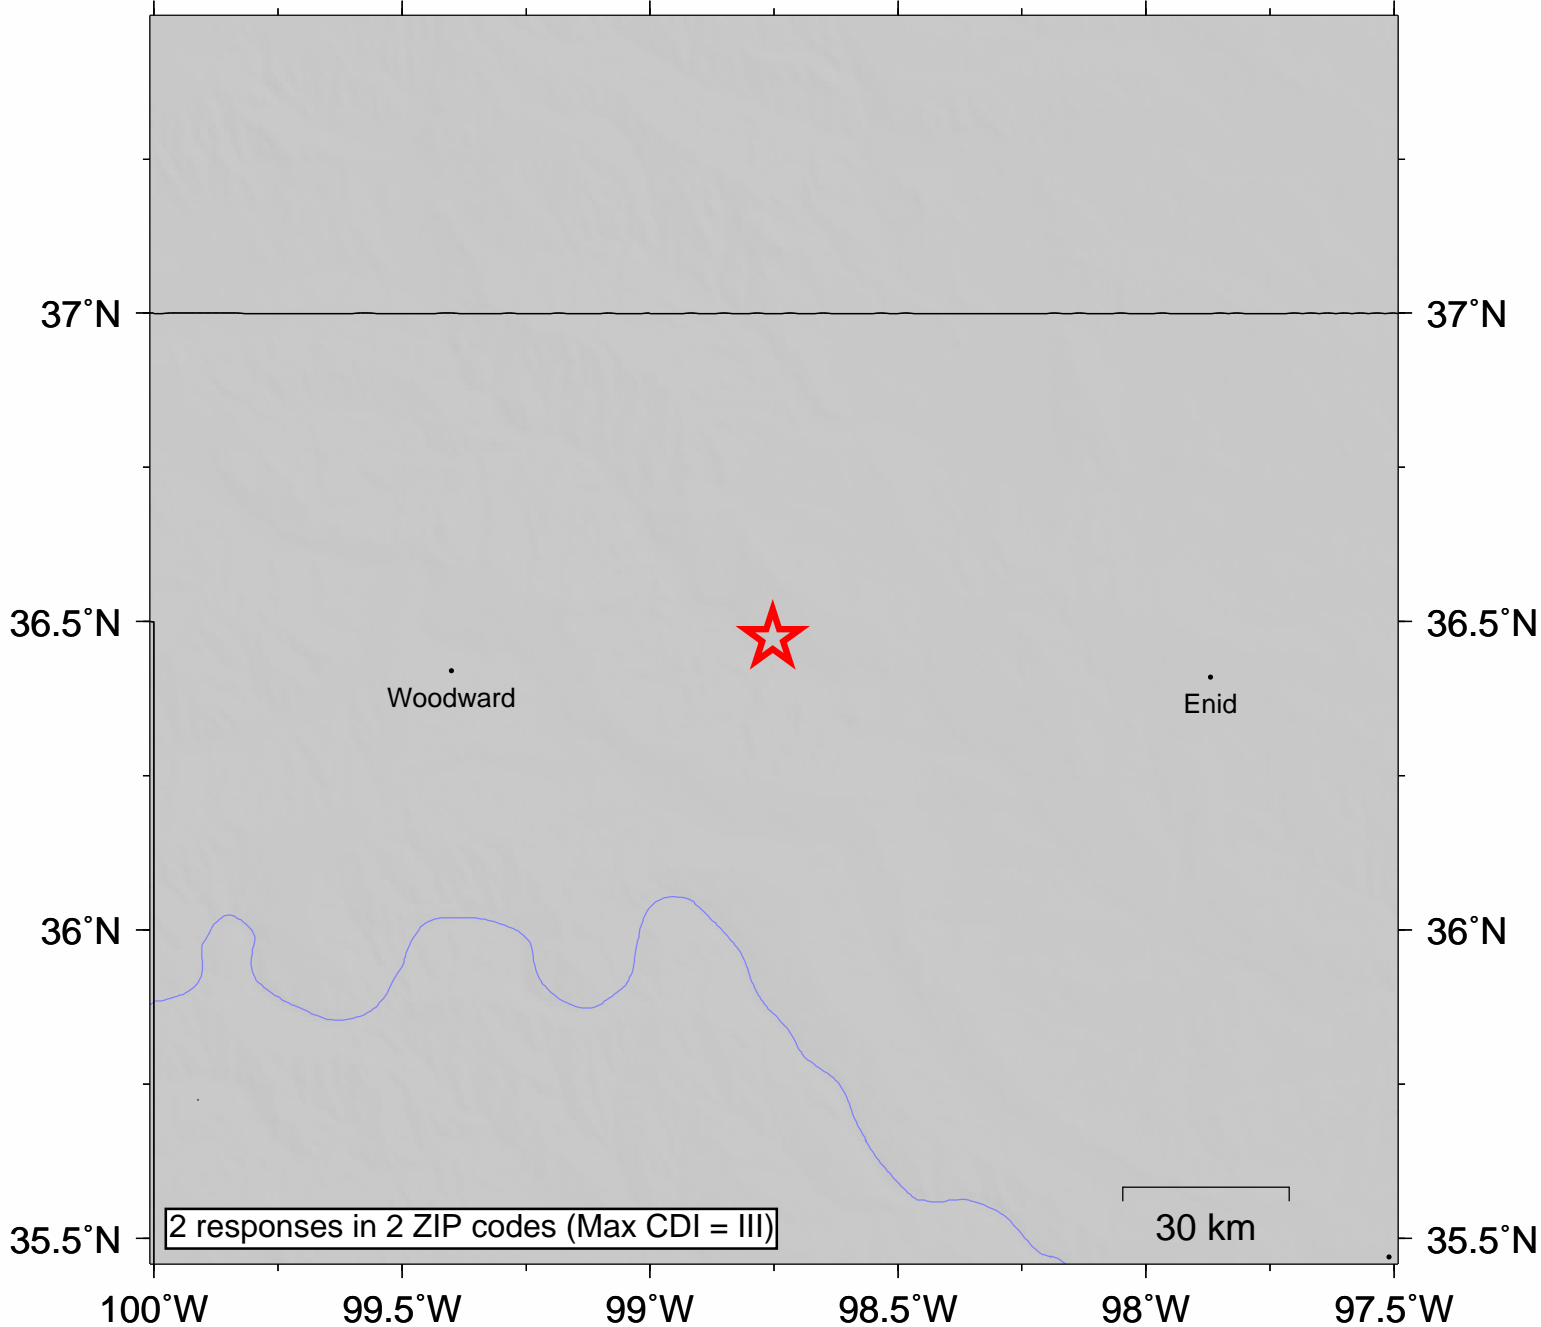

USGS Community Internet Intensity Map OKLAHOMA

Feb 27 2016 03:02:38 PM local 36.4736N 98.7528W M3.5 Depth: 7 km ID:us10004t7e

INTENSITY	I	II-III	IV	V	VI	VII	VIII	IX	X+
SHAKING	Not felt	Weak	Light	Moderate	Strong	Very strong	Severe	Violent	Extreme
DAMAGE	none	none	none	Very light	Light	Moderate	Moderate/Heavy	Heavy	V. Heavy