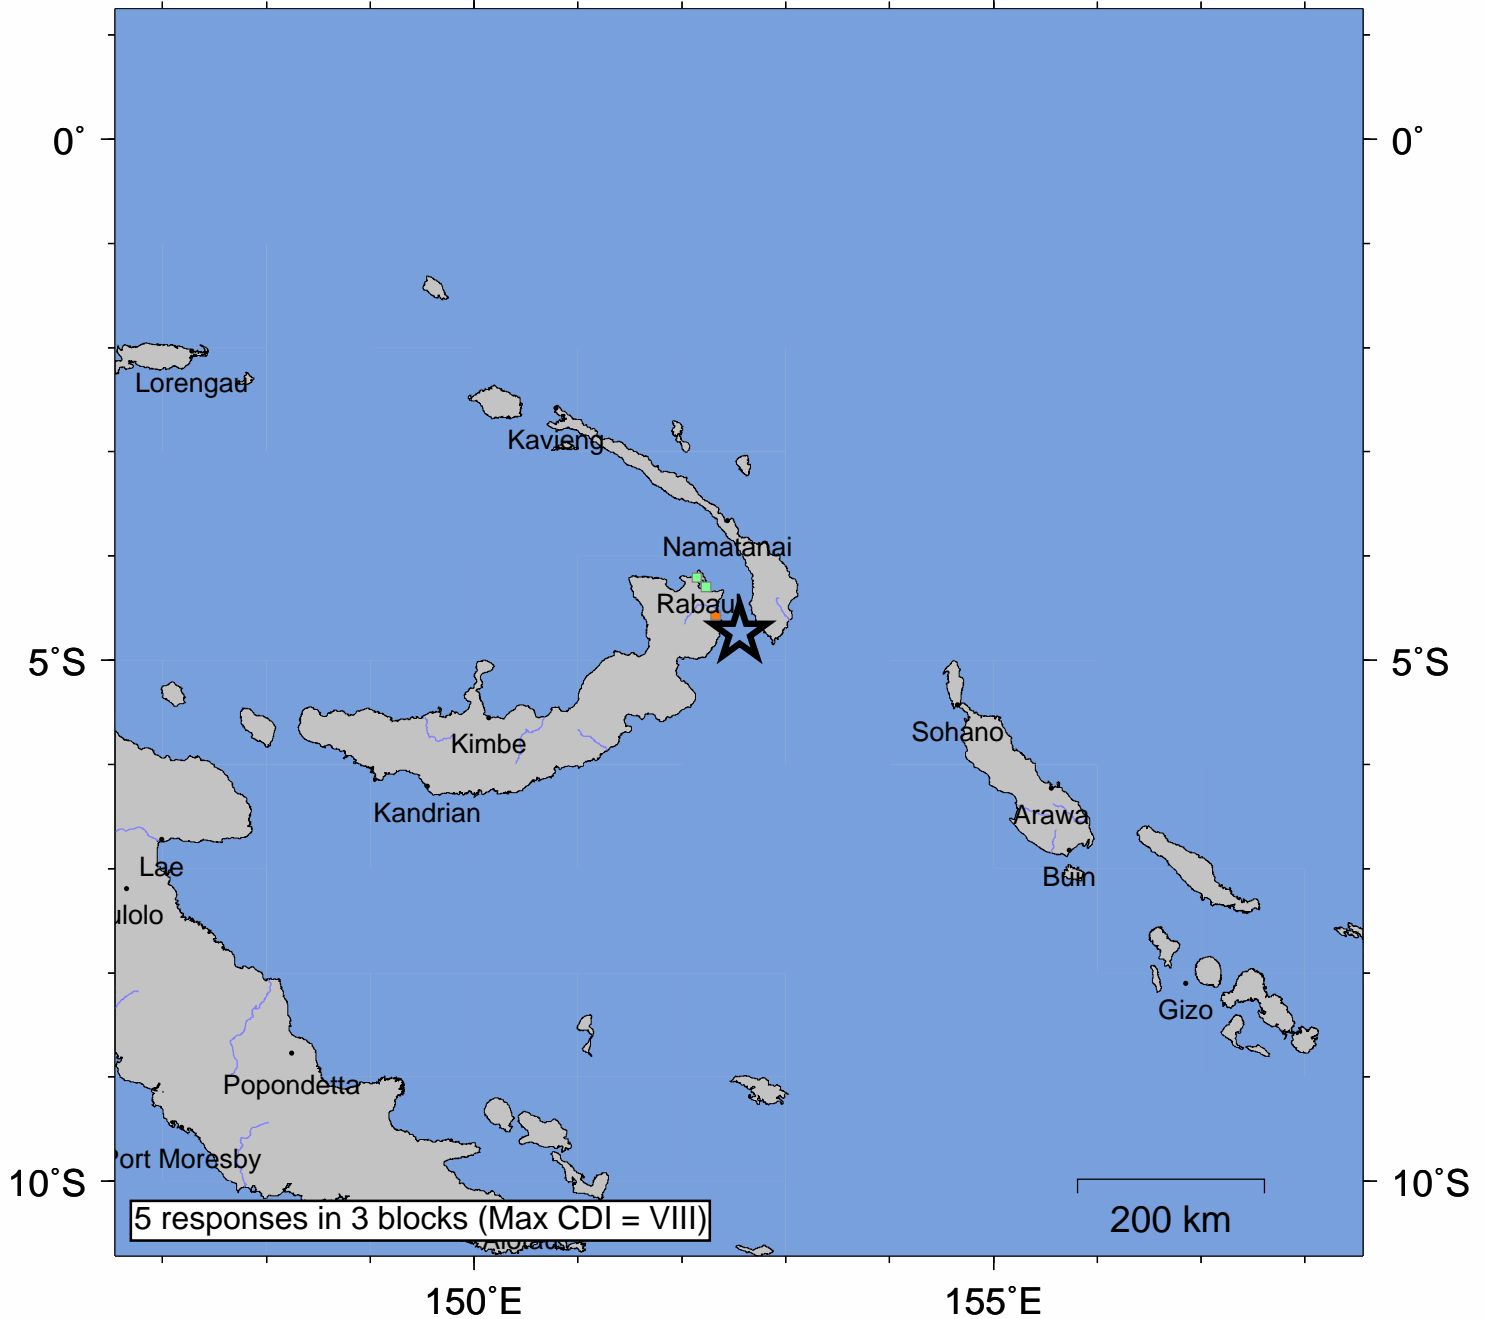

USGS Community Internet Intensity Map
 NEW BRITAIN REGION, PAPUA NEW GUINEA

Mar 30 2015 09:48:31 AM local 4.7363S 152.5576E M7.5 Depth: 41 km ID:us10001rvu

| INTENSITY | I | II-III | IV | V | VI | VII | VIII | IX | X+ |
|-----------|----------|--------|-------|------------|--------|-------------|----------------|---------|----------|
| SHAKING | Not felt | Weak | Light | Moderate | Strong | Very strong | Severe | Violent | Extreme |
| DAMAGE | none | none | none | Very light | Light | Moderate | Moderate/Heavy | Heavy | V. Heavy |