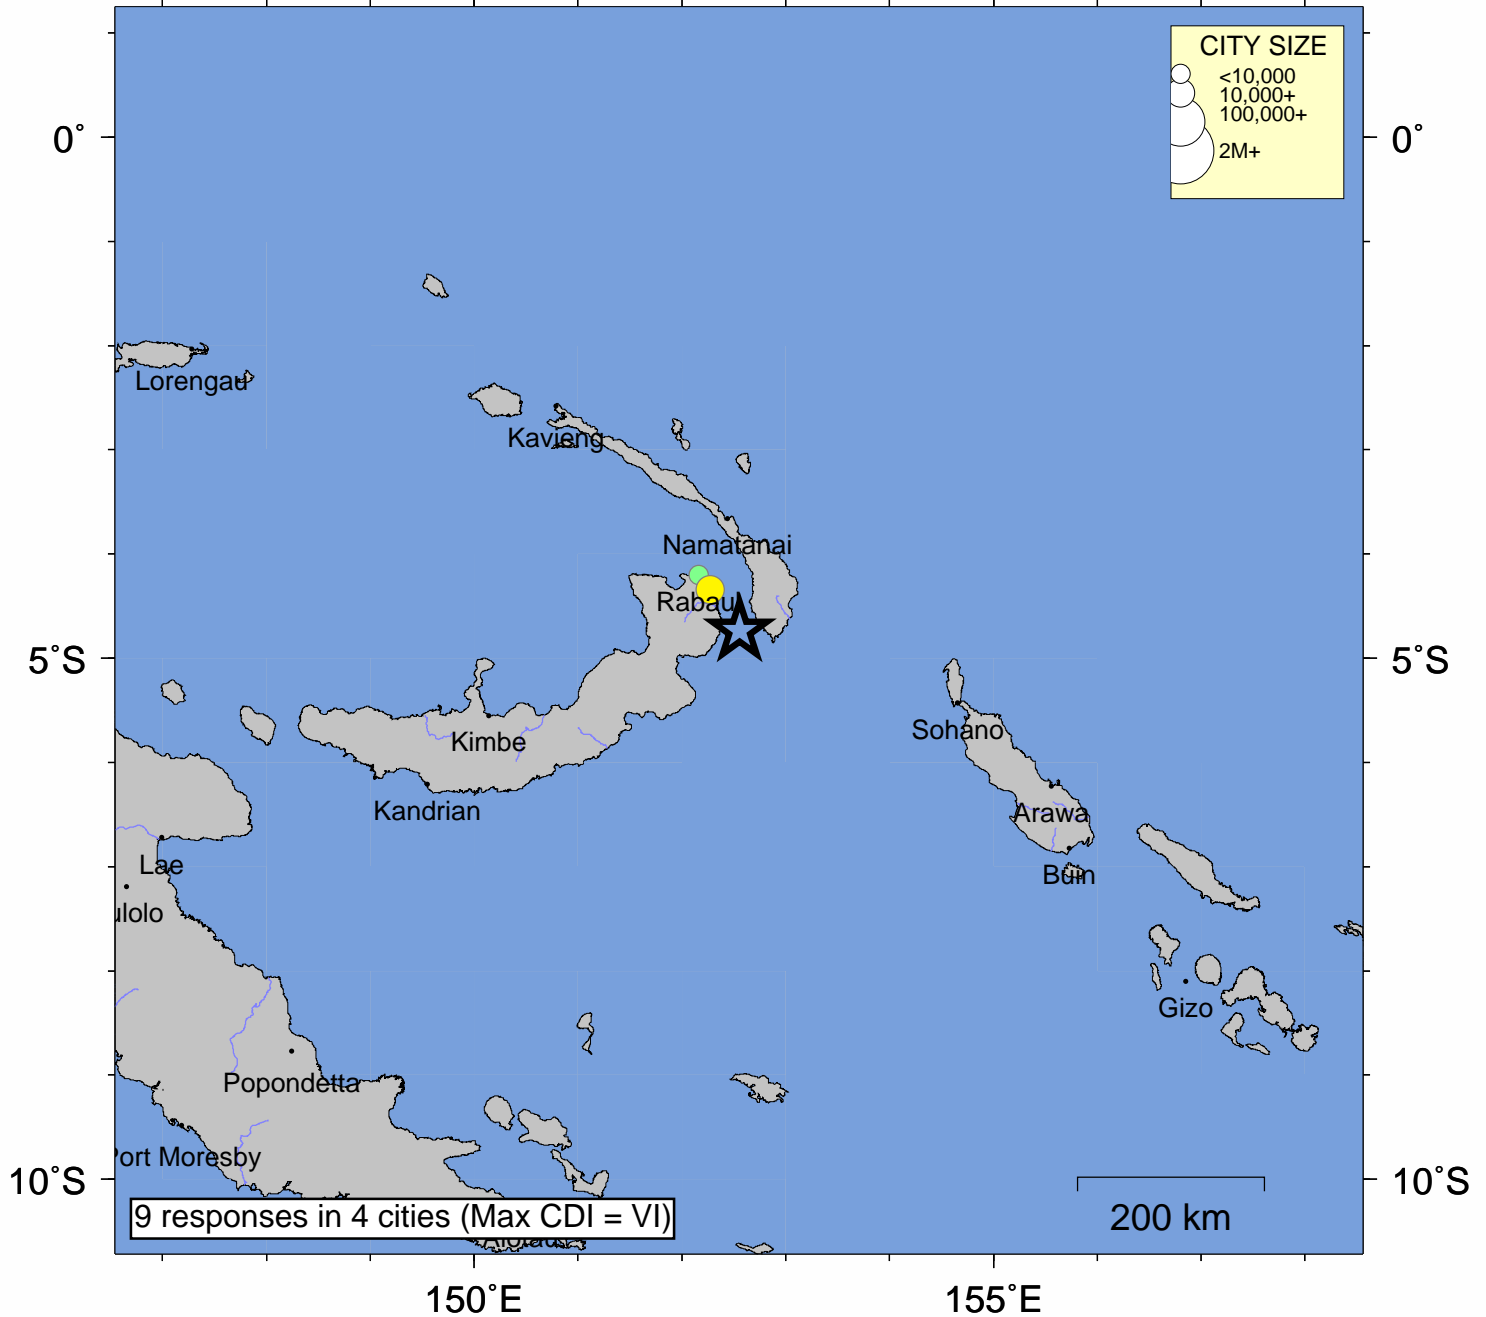

USGS Community Internet Intensity Map NEW BRITAIN REGION, PAPUA NEW GUINEA

Mar 30 2015 09:48:31 AM local 4.7363S 152.5576E M7.5 Depth: 41 km ID:us10001rvu

INTENSITY	I	II-III	IV	V	VI	VII	VIII	IX	X+
SHAKING	Not felt	Weak	Light	Moderate	Strong	Very strong	Severe	Violent	Extreme
DAMAGE	none	none	none	Very light	Light	Moderate	Moderate/Heavy	Heavy	V. Heavy