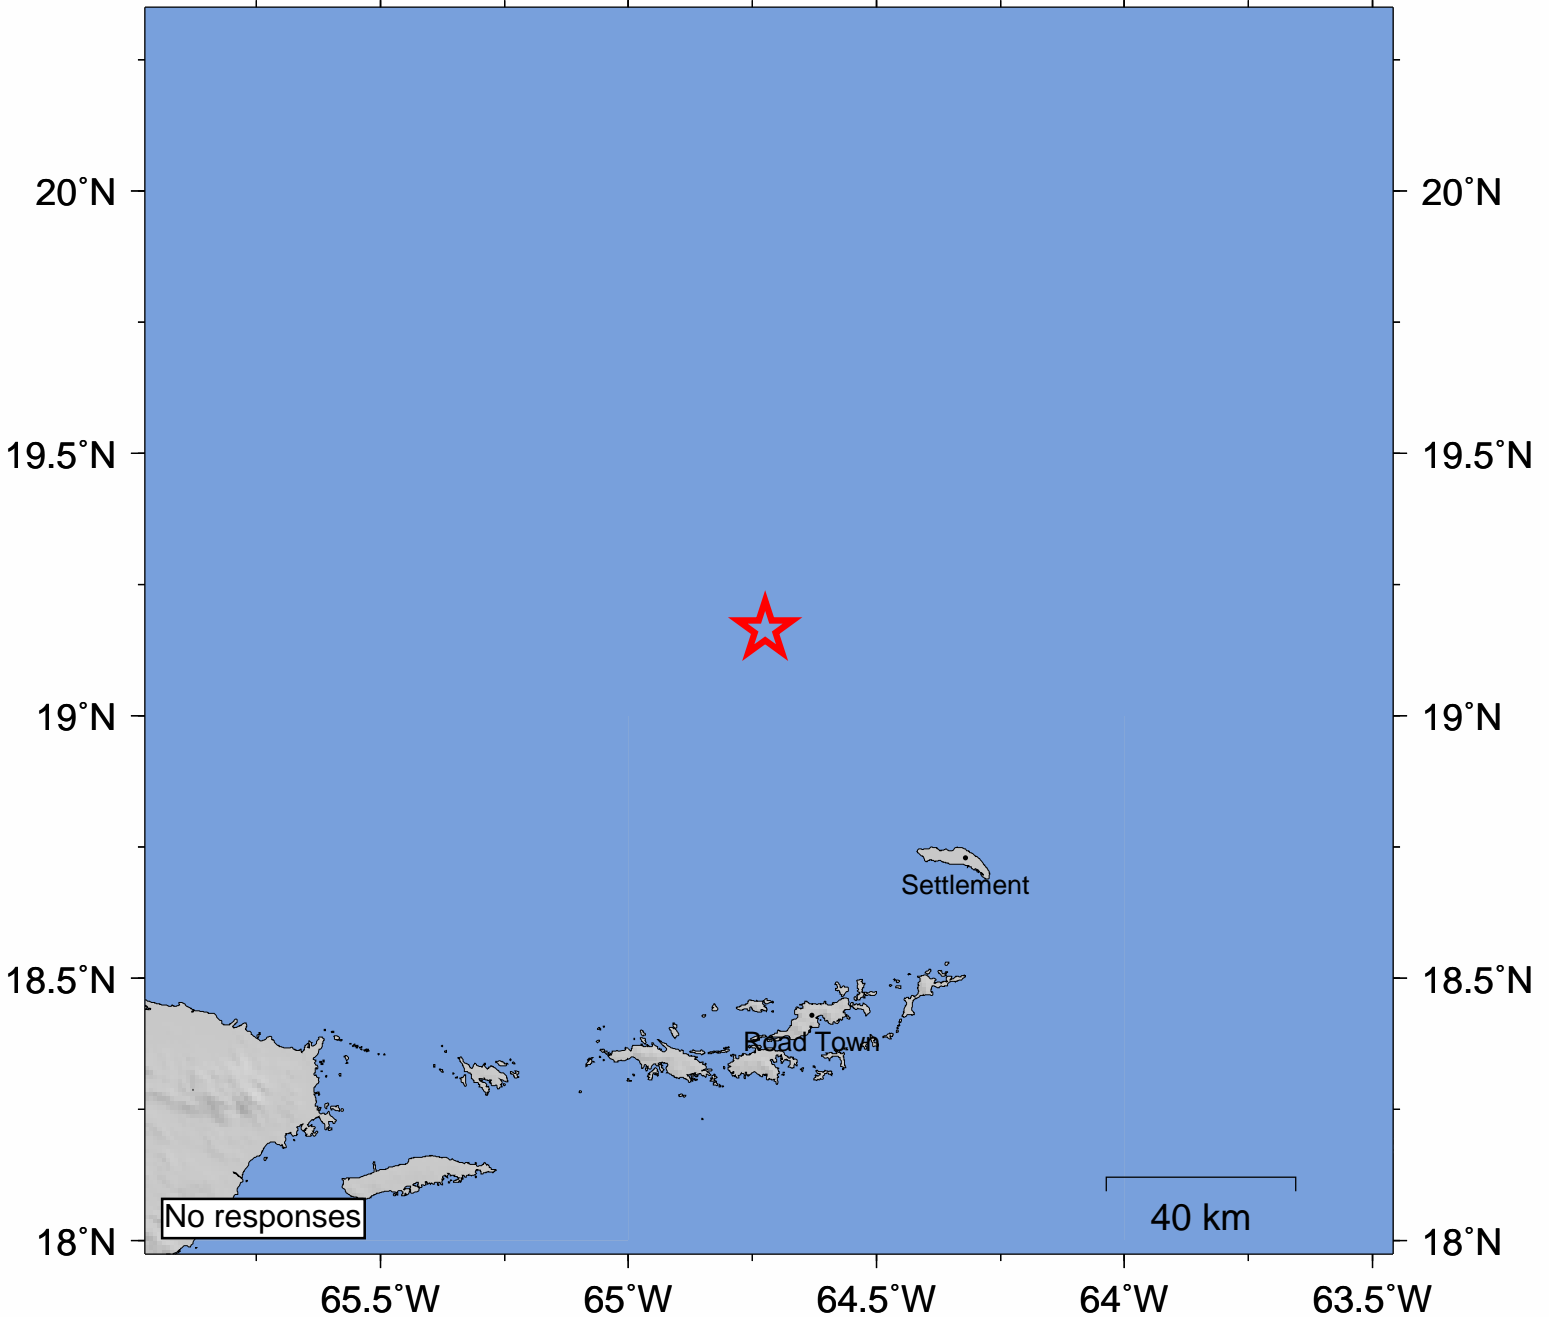

USGS Community Internet Intensity Map VIRGIN ISLANDS REGION

Jan 15 2016 05:32:44 AM local 19.1644N 64.7246W M3.0 Depth: 41 km ID:pr16015005

INTENSITY	I	II-III	IV	V	VI	VII	VIII	IX	X+
SHAKING	Not felt	Weak	Light	Moderate	Strong	Very strong	Severe	Violent	Extreme
DAMAGE	none	none	none	Very light	Light	Moderate	Moderate/Heavy	Heavy	V. Heavy