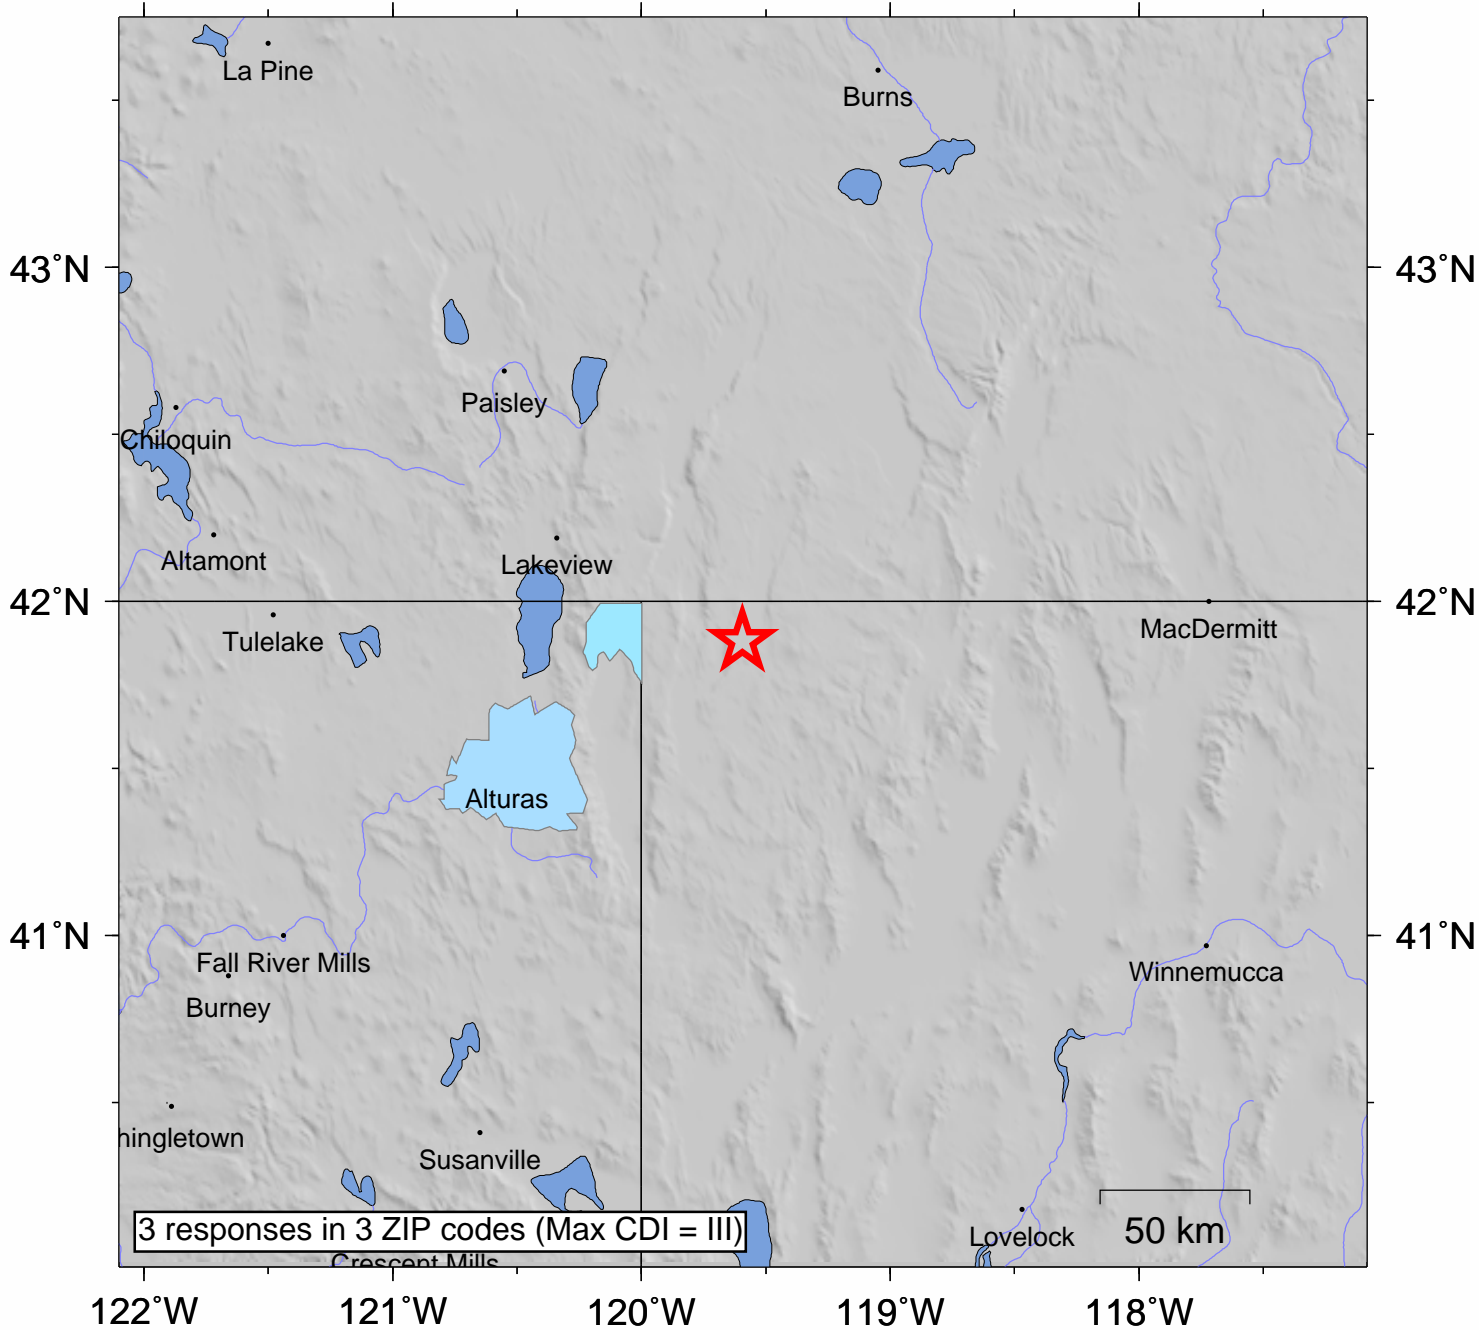

# USGS Community Internet Intensity Map NEVADA

Dec 24 2015 12:30:38 PM local 41.8807N 119.5937W M4.4 Depth: 11 km ID:nn00523848

INTENSITY	I	II-III	IV	V	VI	VII	VIII	IX	X+
SHAKING	Not felt	Weak	Light	Moderate	Strong	Very strong	Severe	Violent	Extreme
DAMAGE	none	none	none	Very light	Light	Moderate	Moderate/Heavy	Heavy	V. Heavy