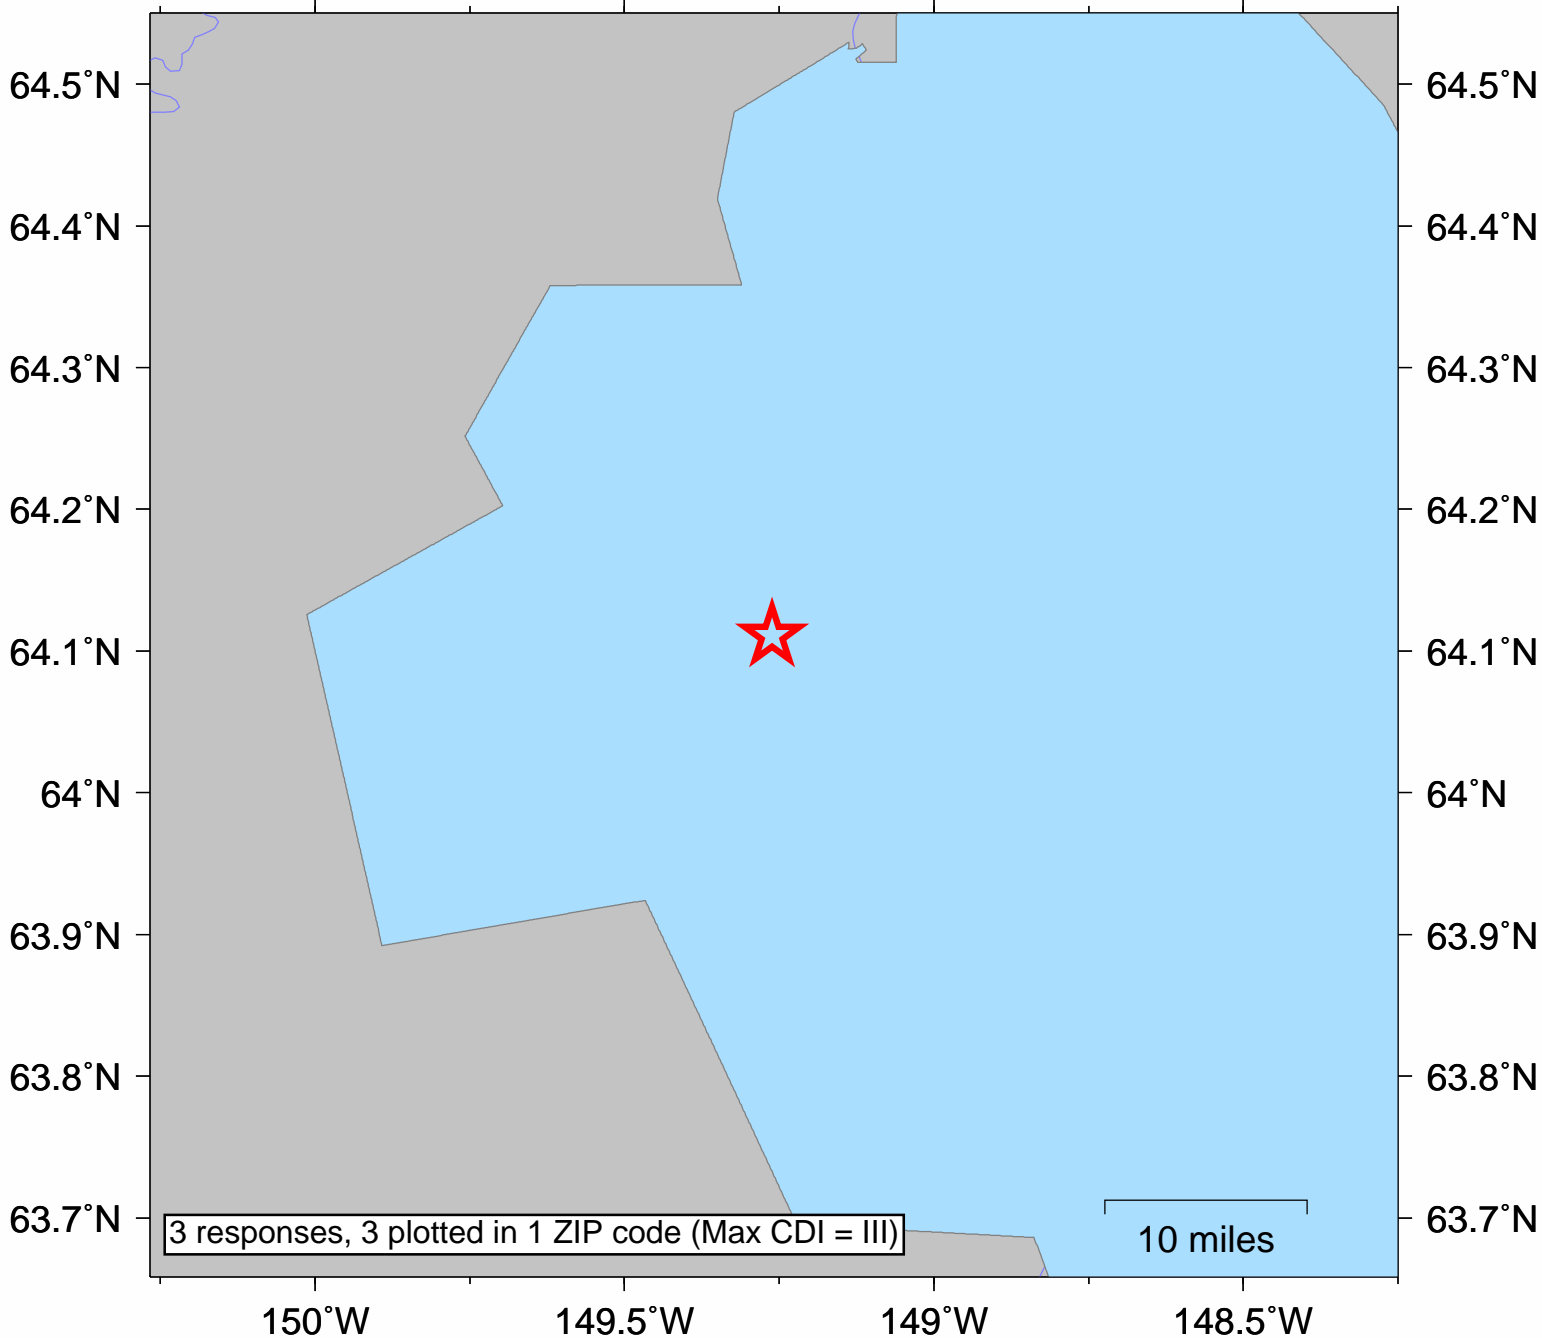

USGS Community Internet Intensity Map CENTRAL ALASKA

Apr 15 2018 10:54:26 PM UTC 64.1108N 149.2612W M2.9 Depth: 14 km ID:ak19238786

SHAKING	<i>Not felt</i>	<i>Weak</i>	<i>Light</i>	<i>Moderate</i>	<i>Strong</i>	Very strong	Severe	Violent	Extreme
DAMAGE	none	none	none	Very light	<i>Light</i>	<i>Moderate</i>	<i>Moderate/Heavy</i>	<i>Heavy</i>	<i>Very Heavy</i>
INTENSITY	I	II-III	IV	V	VI	VII	VIII	IX	X+