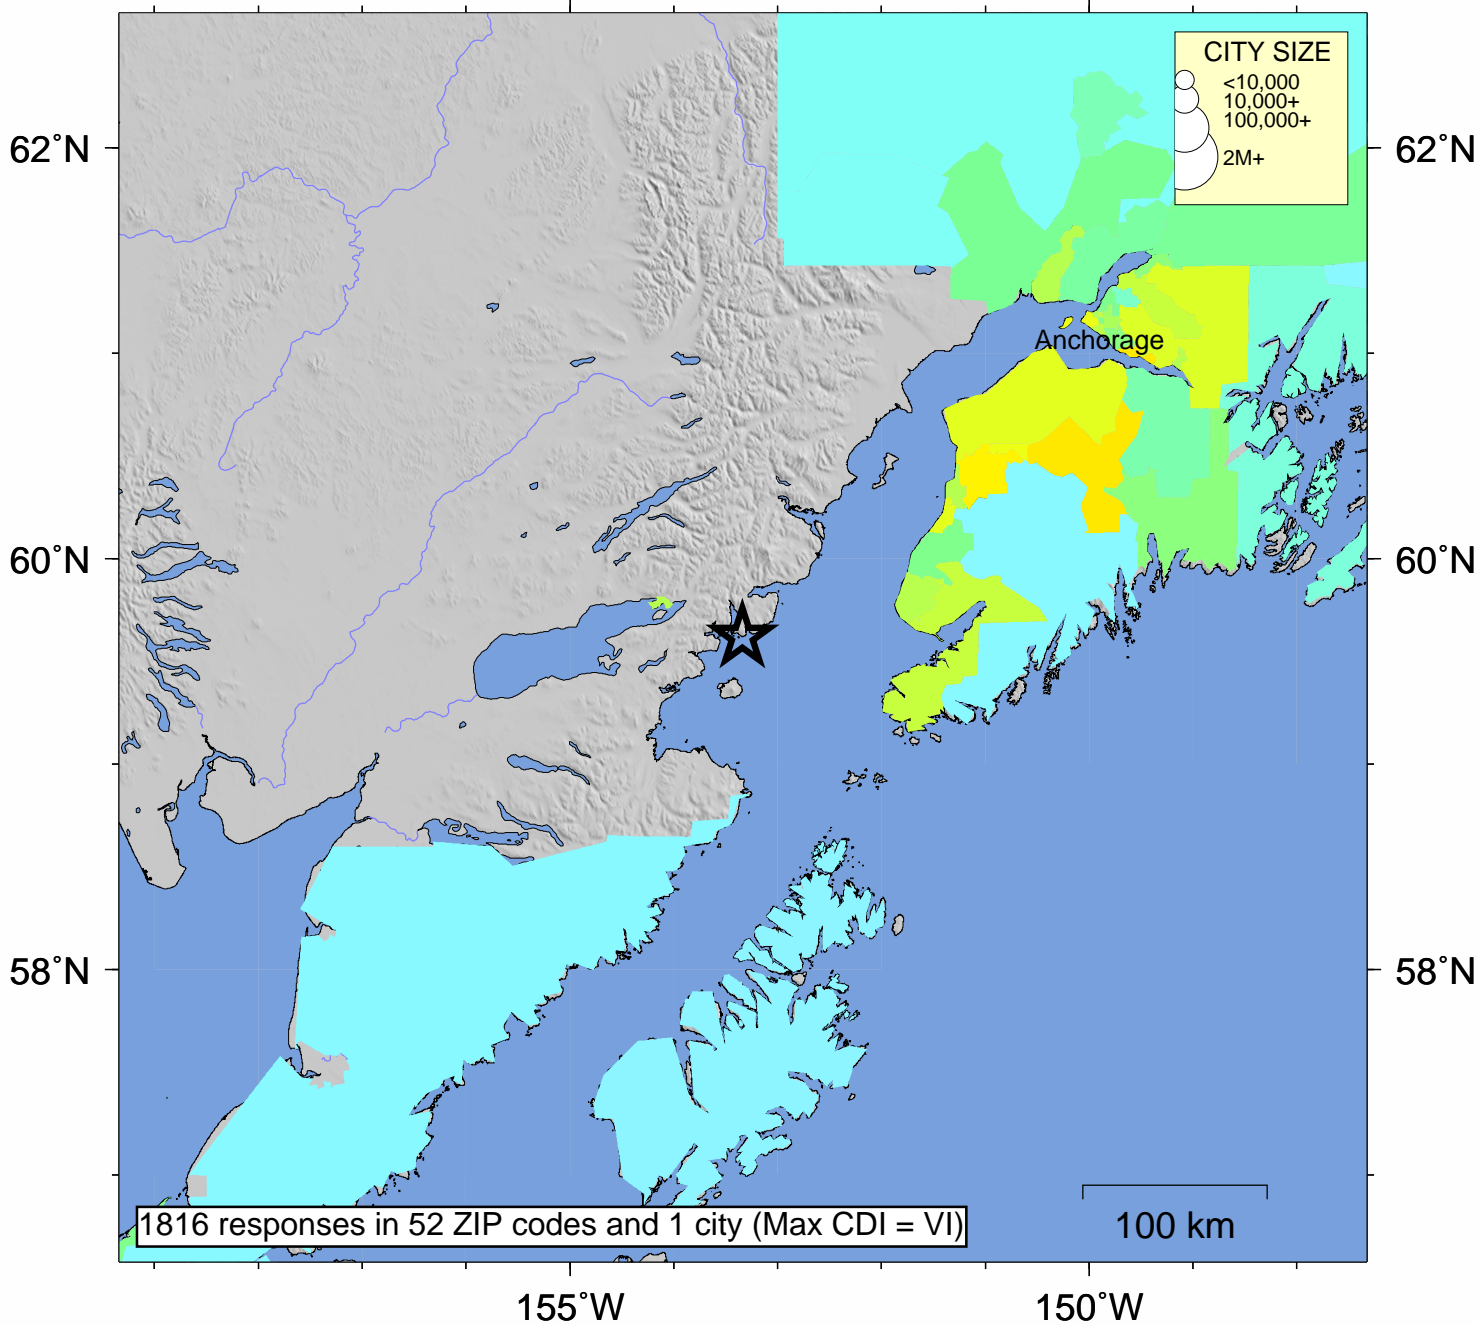

USGS Community Internet Intensity Map SOUTHERN ALASKA

Jan 24 2016 01:30:29 AM local 59.6204N 153.3392W M7.1 Depth: 125 km ID:ak12496371

INTENSITY	I	II-III	IV	V	VI	VII	VIII	IX	X+
SHAKING	Not felt	Weak	Light	Moderate	Strong	Very strong	Severe	Violent	Extreme
DAMAGE	none	none	none	Very light	Light	Moderate	Moderate/Heavy	Heavy	V. Heavy