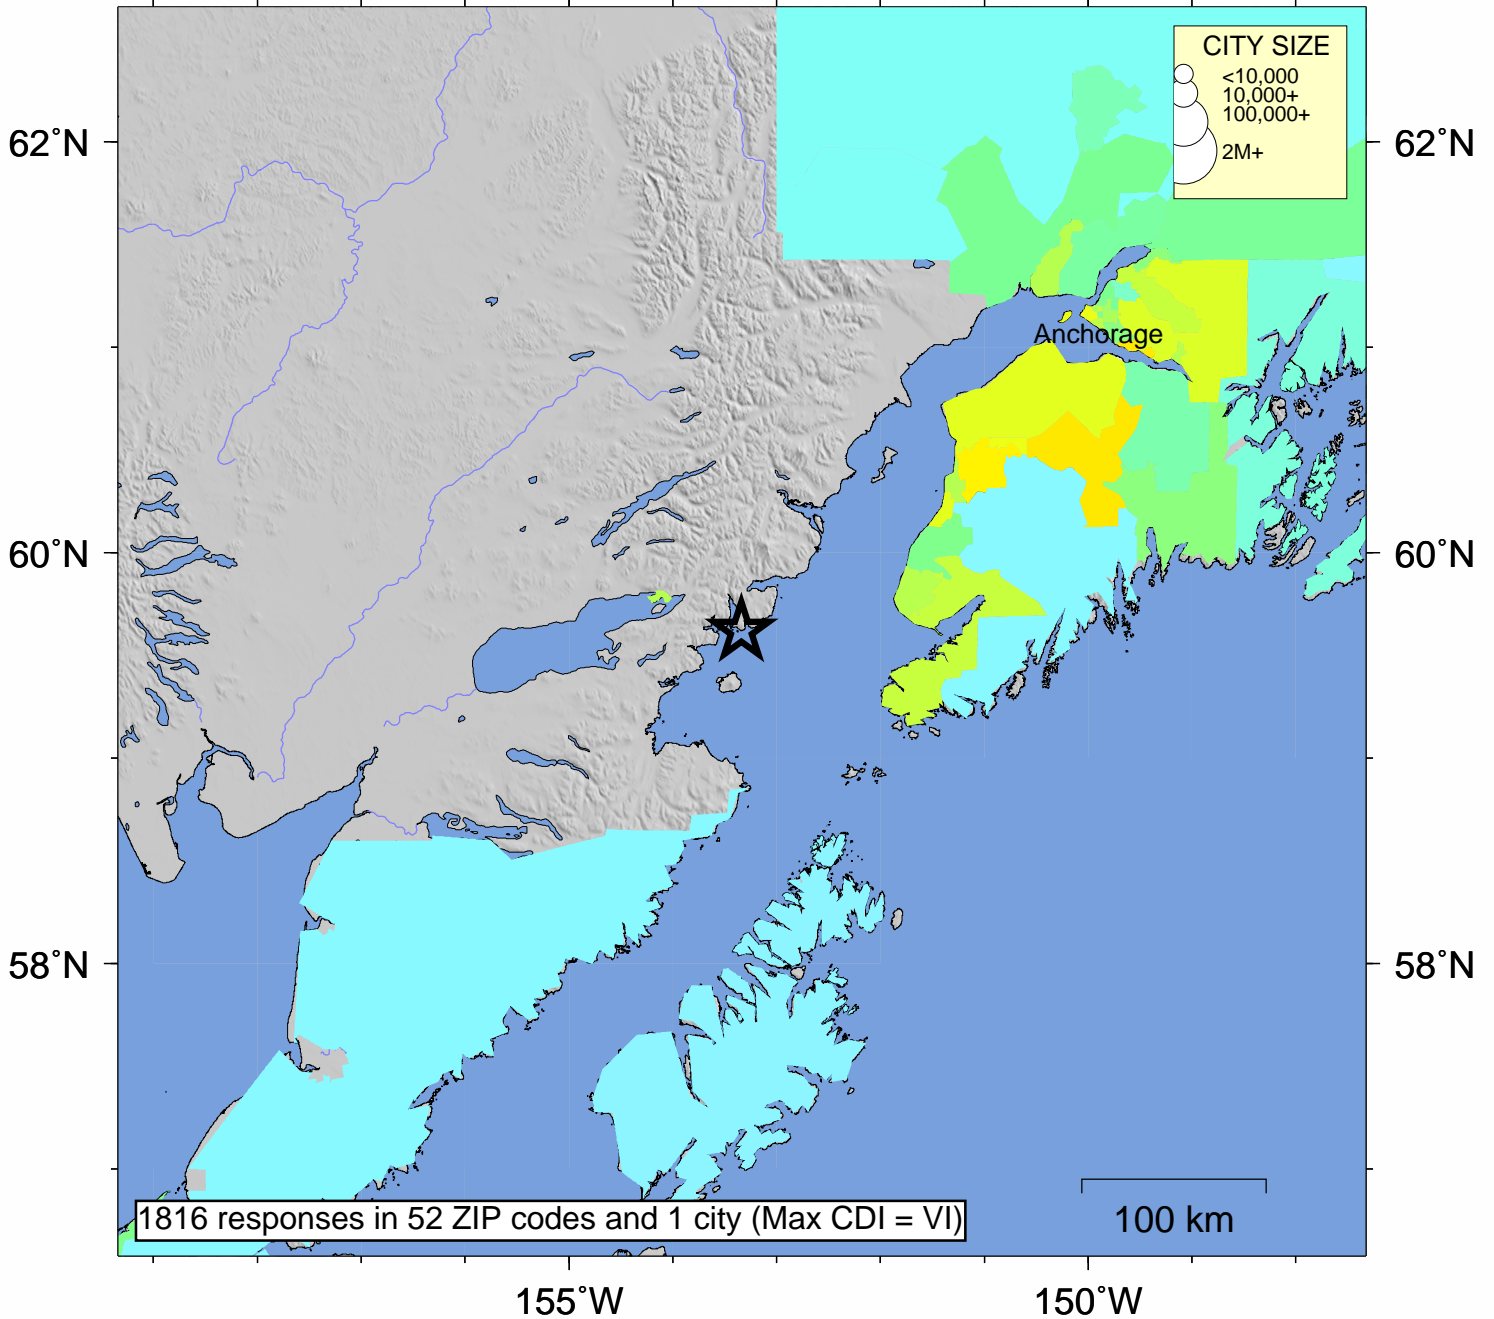

USGS Community Internet Intensity Map SOUTHERN ALASKA

Jan 24 2016 01:30:29 AM local 59.6204N 153.3392W M7.1 Depth: 125 km ID:ak12496371

INTENSITY	I	II-III	IV	V	VI	VII	VIII	IX	X+
SHAKING	Not felt	Weak	Light	Moderate	Strong	Very strong	Severe	Violent	Extreme
DAMAGE	none	none	none	Very light	Light	Moderate	Moderate/Heavy	Heavy	V. Heavy