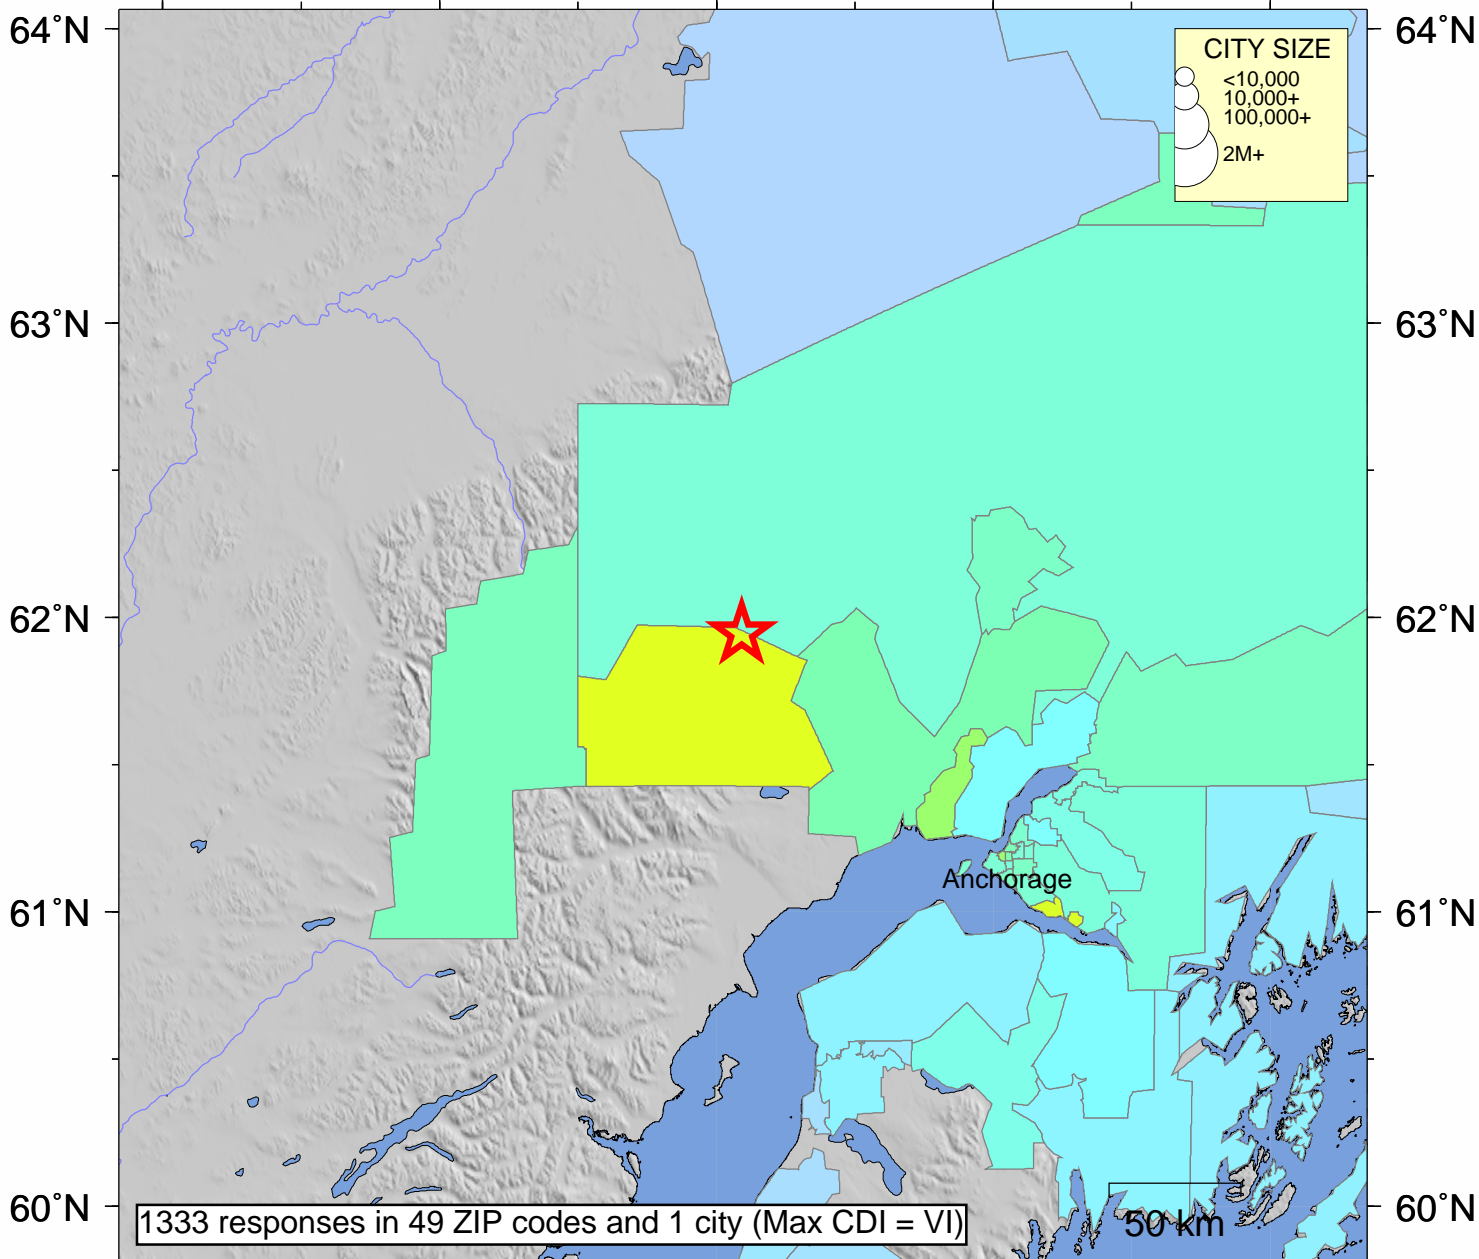

USGS Community Internet Intensity Map SOUTHERN ALASKA

Sep 25 2014 09:51:17 AM local 61.9449N 151.8159W M6.2 Depth: 108 km ID:ak11401855

INTENSITY	I	II-III	IV	V	VI	VII	VIII	IX	X+
SHAKING	Not felt	Weak	Light	Moderate	Strong	Very strong	Severe	Violent	Extreme
DAMAGE	none	none	none	Very light	Light	Moderate	Moderate/Heavy	Heavy	V. Heavy